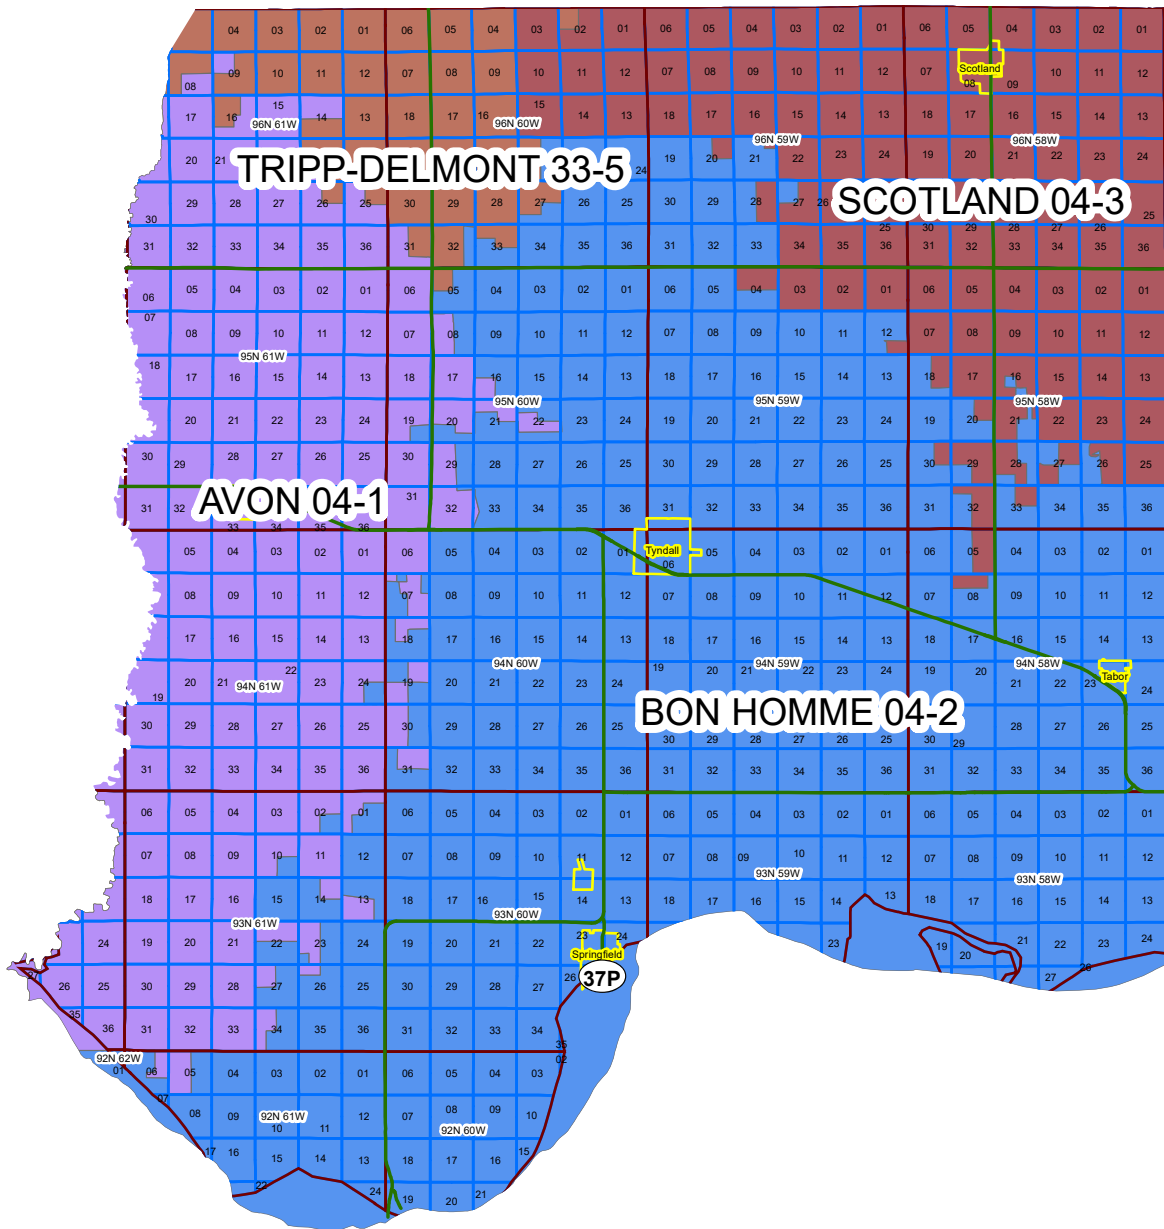

Bon Homme County

School Districts	
	AVON 04-1
	BON HOMME 04-2
	SCOTLAND 04-3
	TRIPP-DELMONT 33-5

NOTE: THIS MAP IS FOR REFERENCE ONLY
 Although every effort has been made to ensure the accuracy of information, errors and conditions originating from the physical sources used to develop the database may be reflected in the data supplied. The end user must be aware of the data conditions and ultimately bear responsibility for the appropriate use of the information with respect to possible errors, original scale, collection methodology, currency of data, and other conditions specific to certain data.