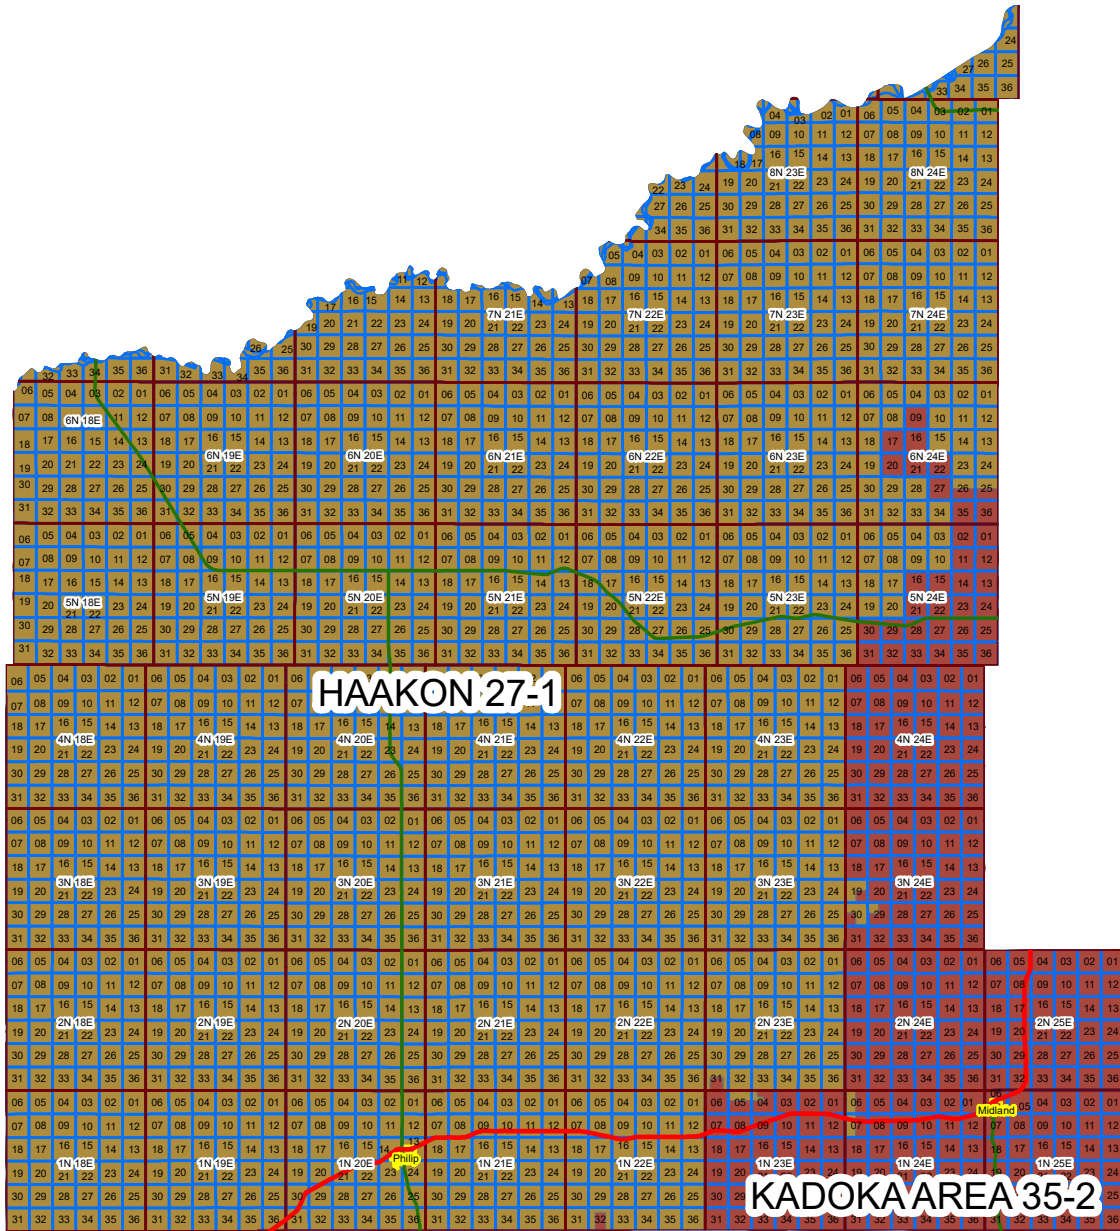

Haakon County

0 3.75 7.5 15 Miles

School Districts
 HAAKON 27-1
 KADOKA AREA 35-2

NOTE: THIS MAP IS FOR REFERENCE ONLY
 Although every effort has been made to ensure the accuracy of information, errors and conditions originating from the physical sources used to develop the database may be reflected in the data supplied. The end user must be aware of the data conditions and ultimately bear responsibility for the appropriate use of the information with respect to possible errors, original scale, collection methodology, currency of data, and other conditions specific to certain data.