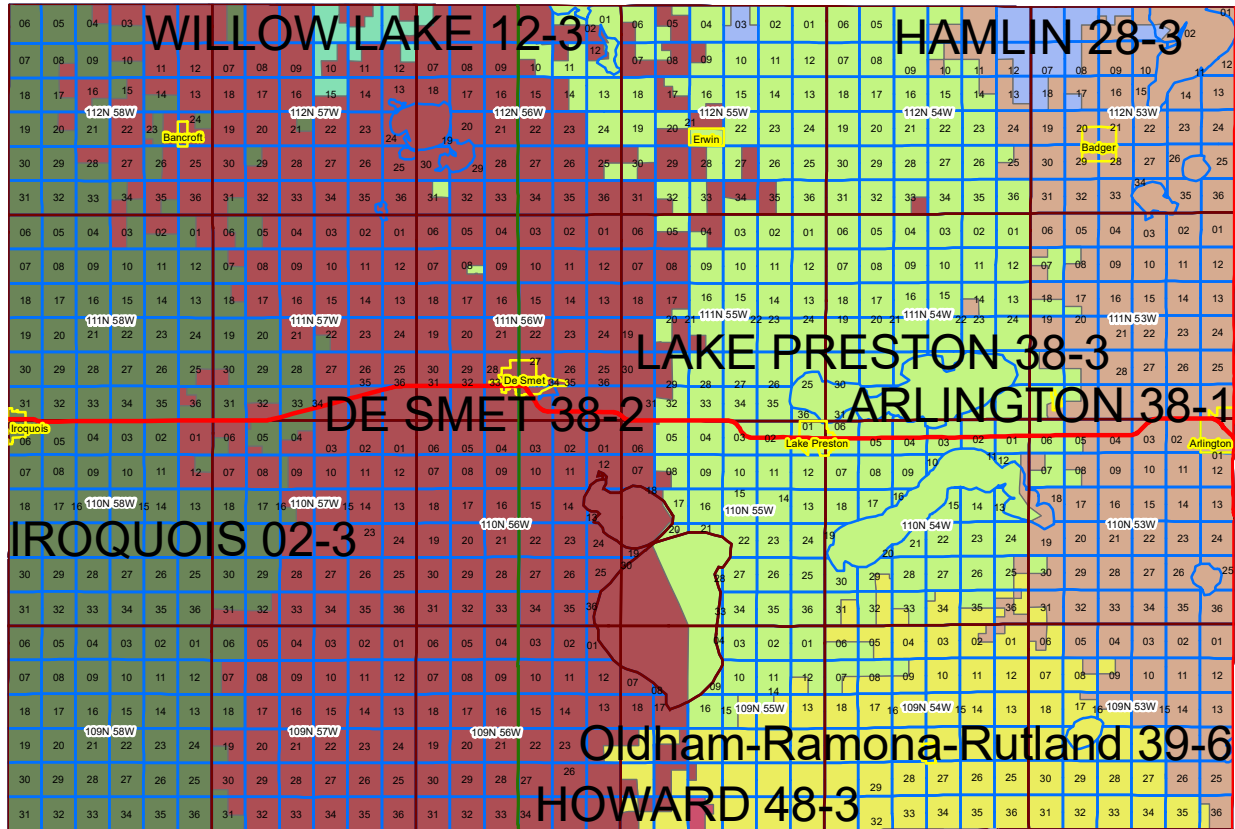

# Kingsbury County

NAME	
	Arlington School District 38-1
	De Smet School District 38-2
	Hamlin School District 28-3
	Howard School District 48-3
	Iroquois School District 02-3
	Lake Preston School District 38-3
	Oldham-Ramona-Rutland 39-6
	Willow Lake School District 12-3

**NOTE: THIS MAP IS FOR REFERENCE ONLY**  
 Although every effort has been made to ensure the accuracy of information, errors and conditions originating from the physical sources used to develop the database may be reflected in the data supplied. The end user must be aware of the data conditions and ultimately bear responsibility for the appropriate use of the information with respect to possible errors, original scale, collection methodology, currency of data, and other conditions specific to certain data.