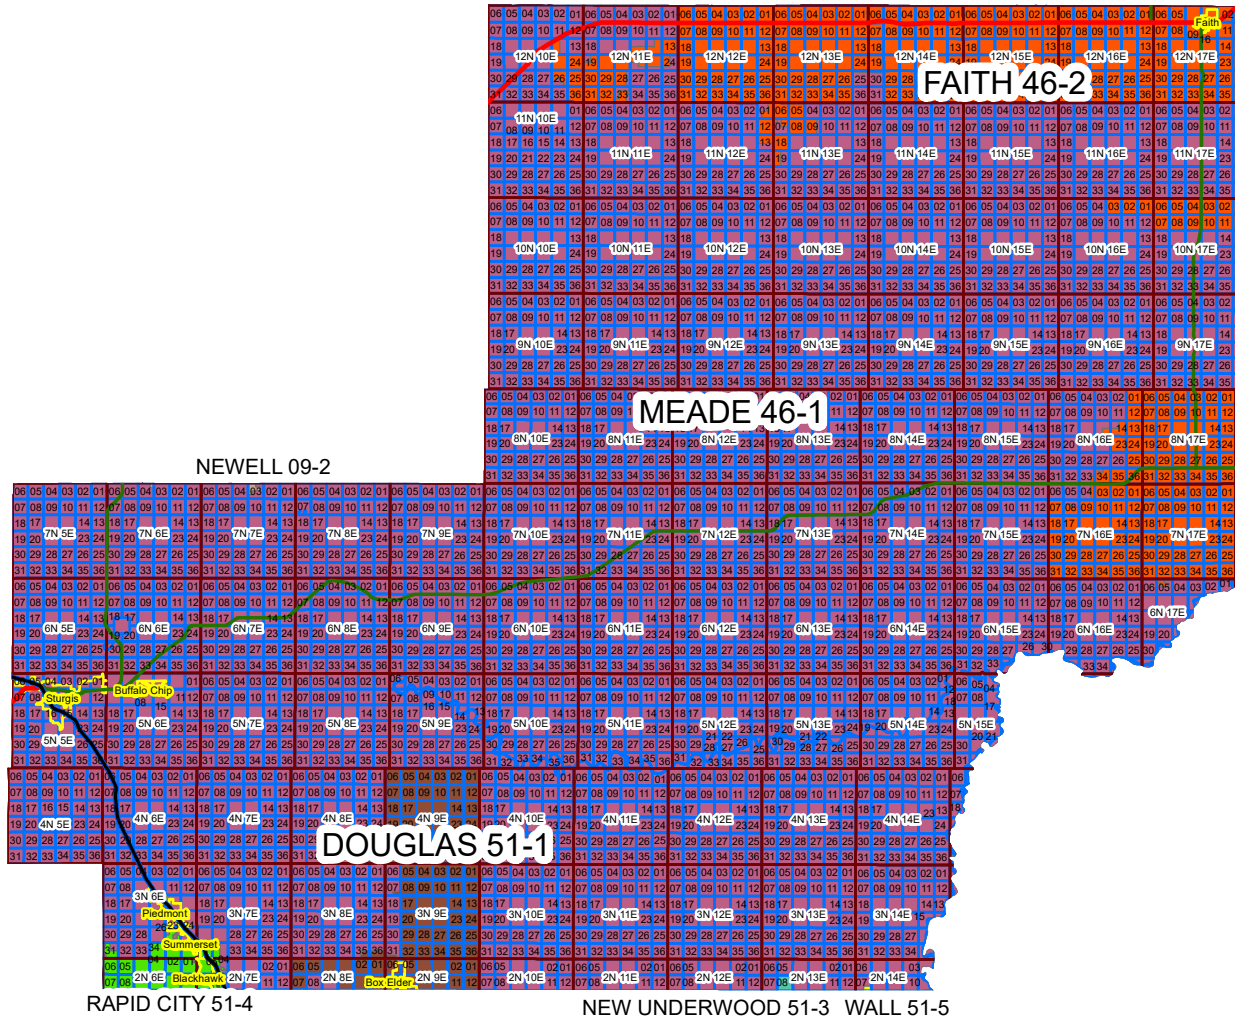

Meade County

School Districts	
	DOUGLAS 51-1
	FAITH 46-2
	MEADE 46-1
	NEW UNDERWOOD 51-3
	NEWELL 09-2
	RAPID CITY 51-4
	WALL 51-5

NOTE: THIS MAP IS FOR REFERENCE ONLY
 Although every effort has been made to ensure the accuracy of information, errors and conditions originating from the physical sources used to develop the database may be reflected in the data supplied. The end user must be aware of the data conditions and ultimately bear responsibility for the appropriate use of the information with respect to possible errors, original scale, collection methodology, currency of data, and other conditions specific to certain data.