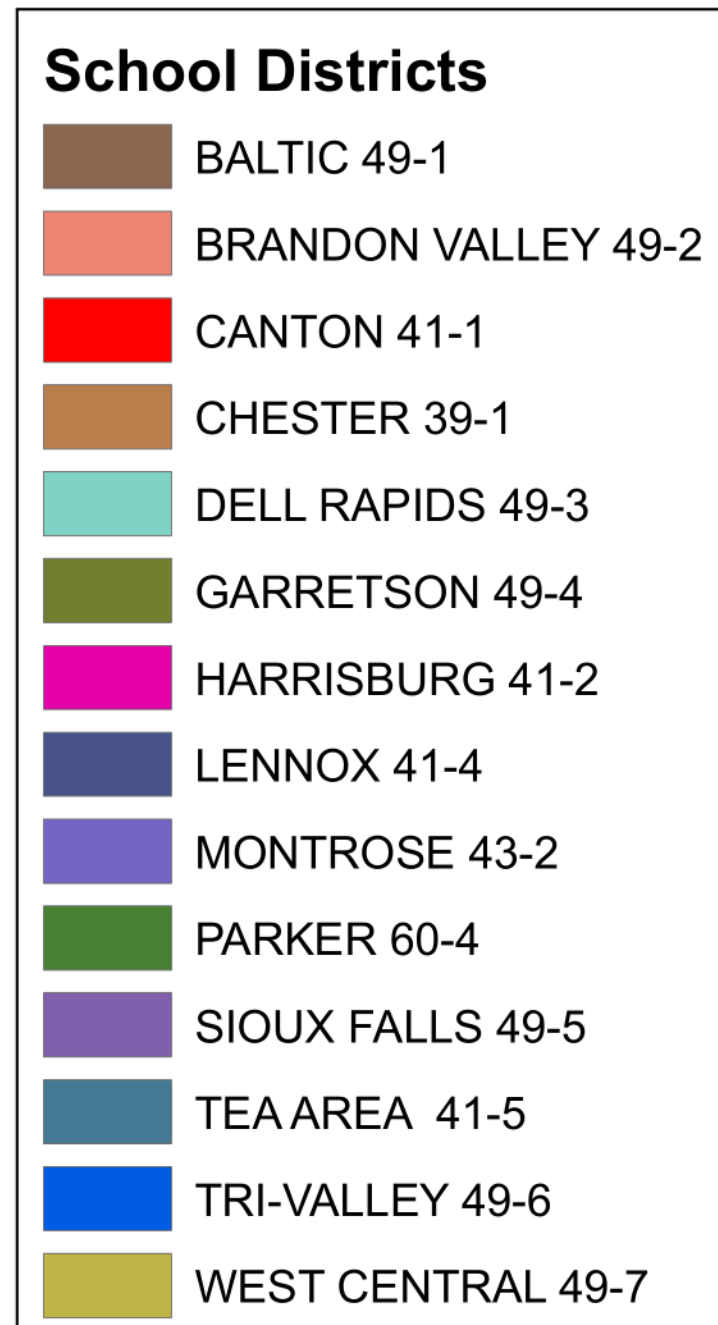

Minnehaha County

NOTE: THIS MAP IS FOR REFERENCE ONLY
 Although every effort has been made to ensure the accuracy of information, errors and conditions originating from the physical sources used to develop the database may be reflected in the data supplied. The end user must be aware of the data conditions and ultimately bear responsibility for the appropriate use of the information with respect to possible errors, original scale, collection methodology, currency of data, and other conditions specific to certain data.