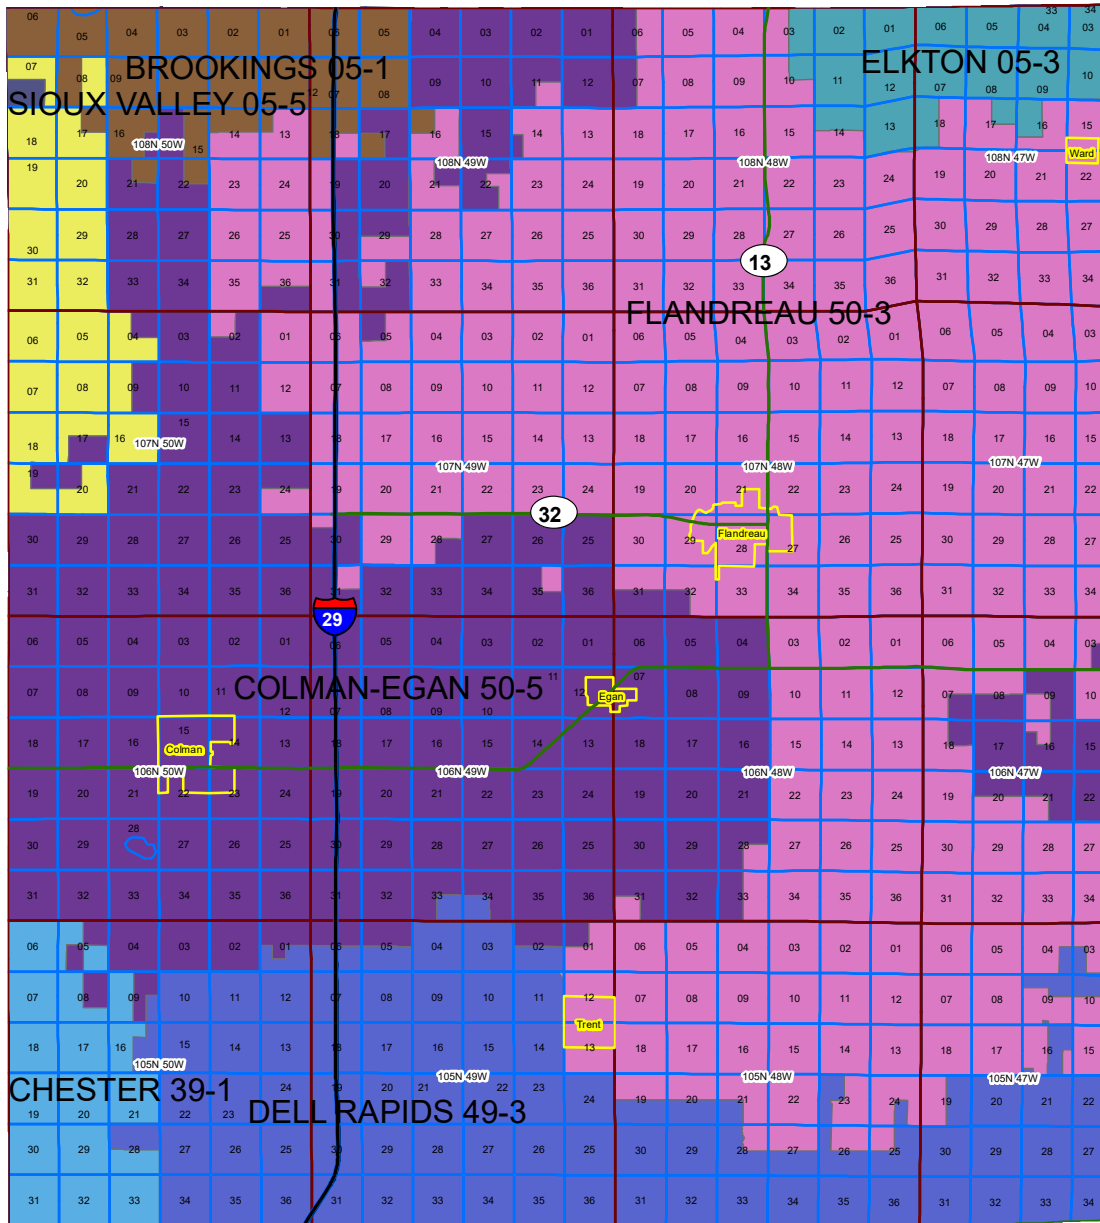

Moody County

NAME	
	Brookings School District 05-1
	Chester School District 39-1
	Colman-Egan School District 50-5
	Dell Rapids School District 49-3
	Elkton School District 05-3
	Flandreau School District 50-3
	Oldham-Ramona-Rutland 39-6
	Sioux Valley School District 05-5

NOTE: THIS MAP IS FOR REFERENCE ONLY
 Although every effort has been made to ensure the accuracy of information, errors and conditions originating from the physical sources used to develop the database may be reflected in the data supplied. The end user must be aware of the data conditions and ultimately bear responsibility for the appropriate use of the information with respect to possible errors, original scale, collection methodology, currency of data, and other conditions specific to certain data.