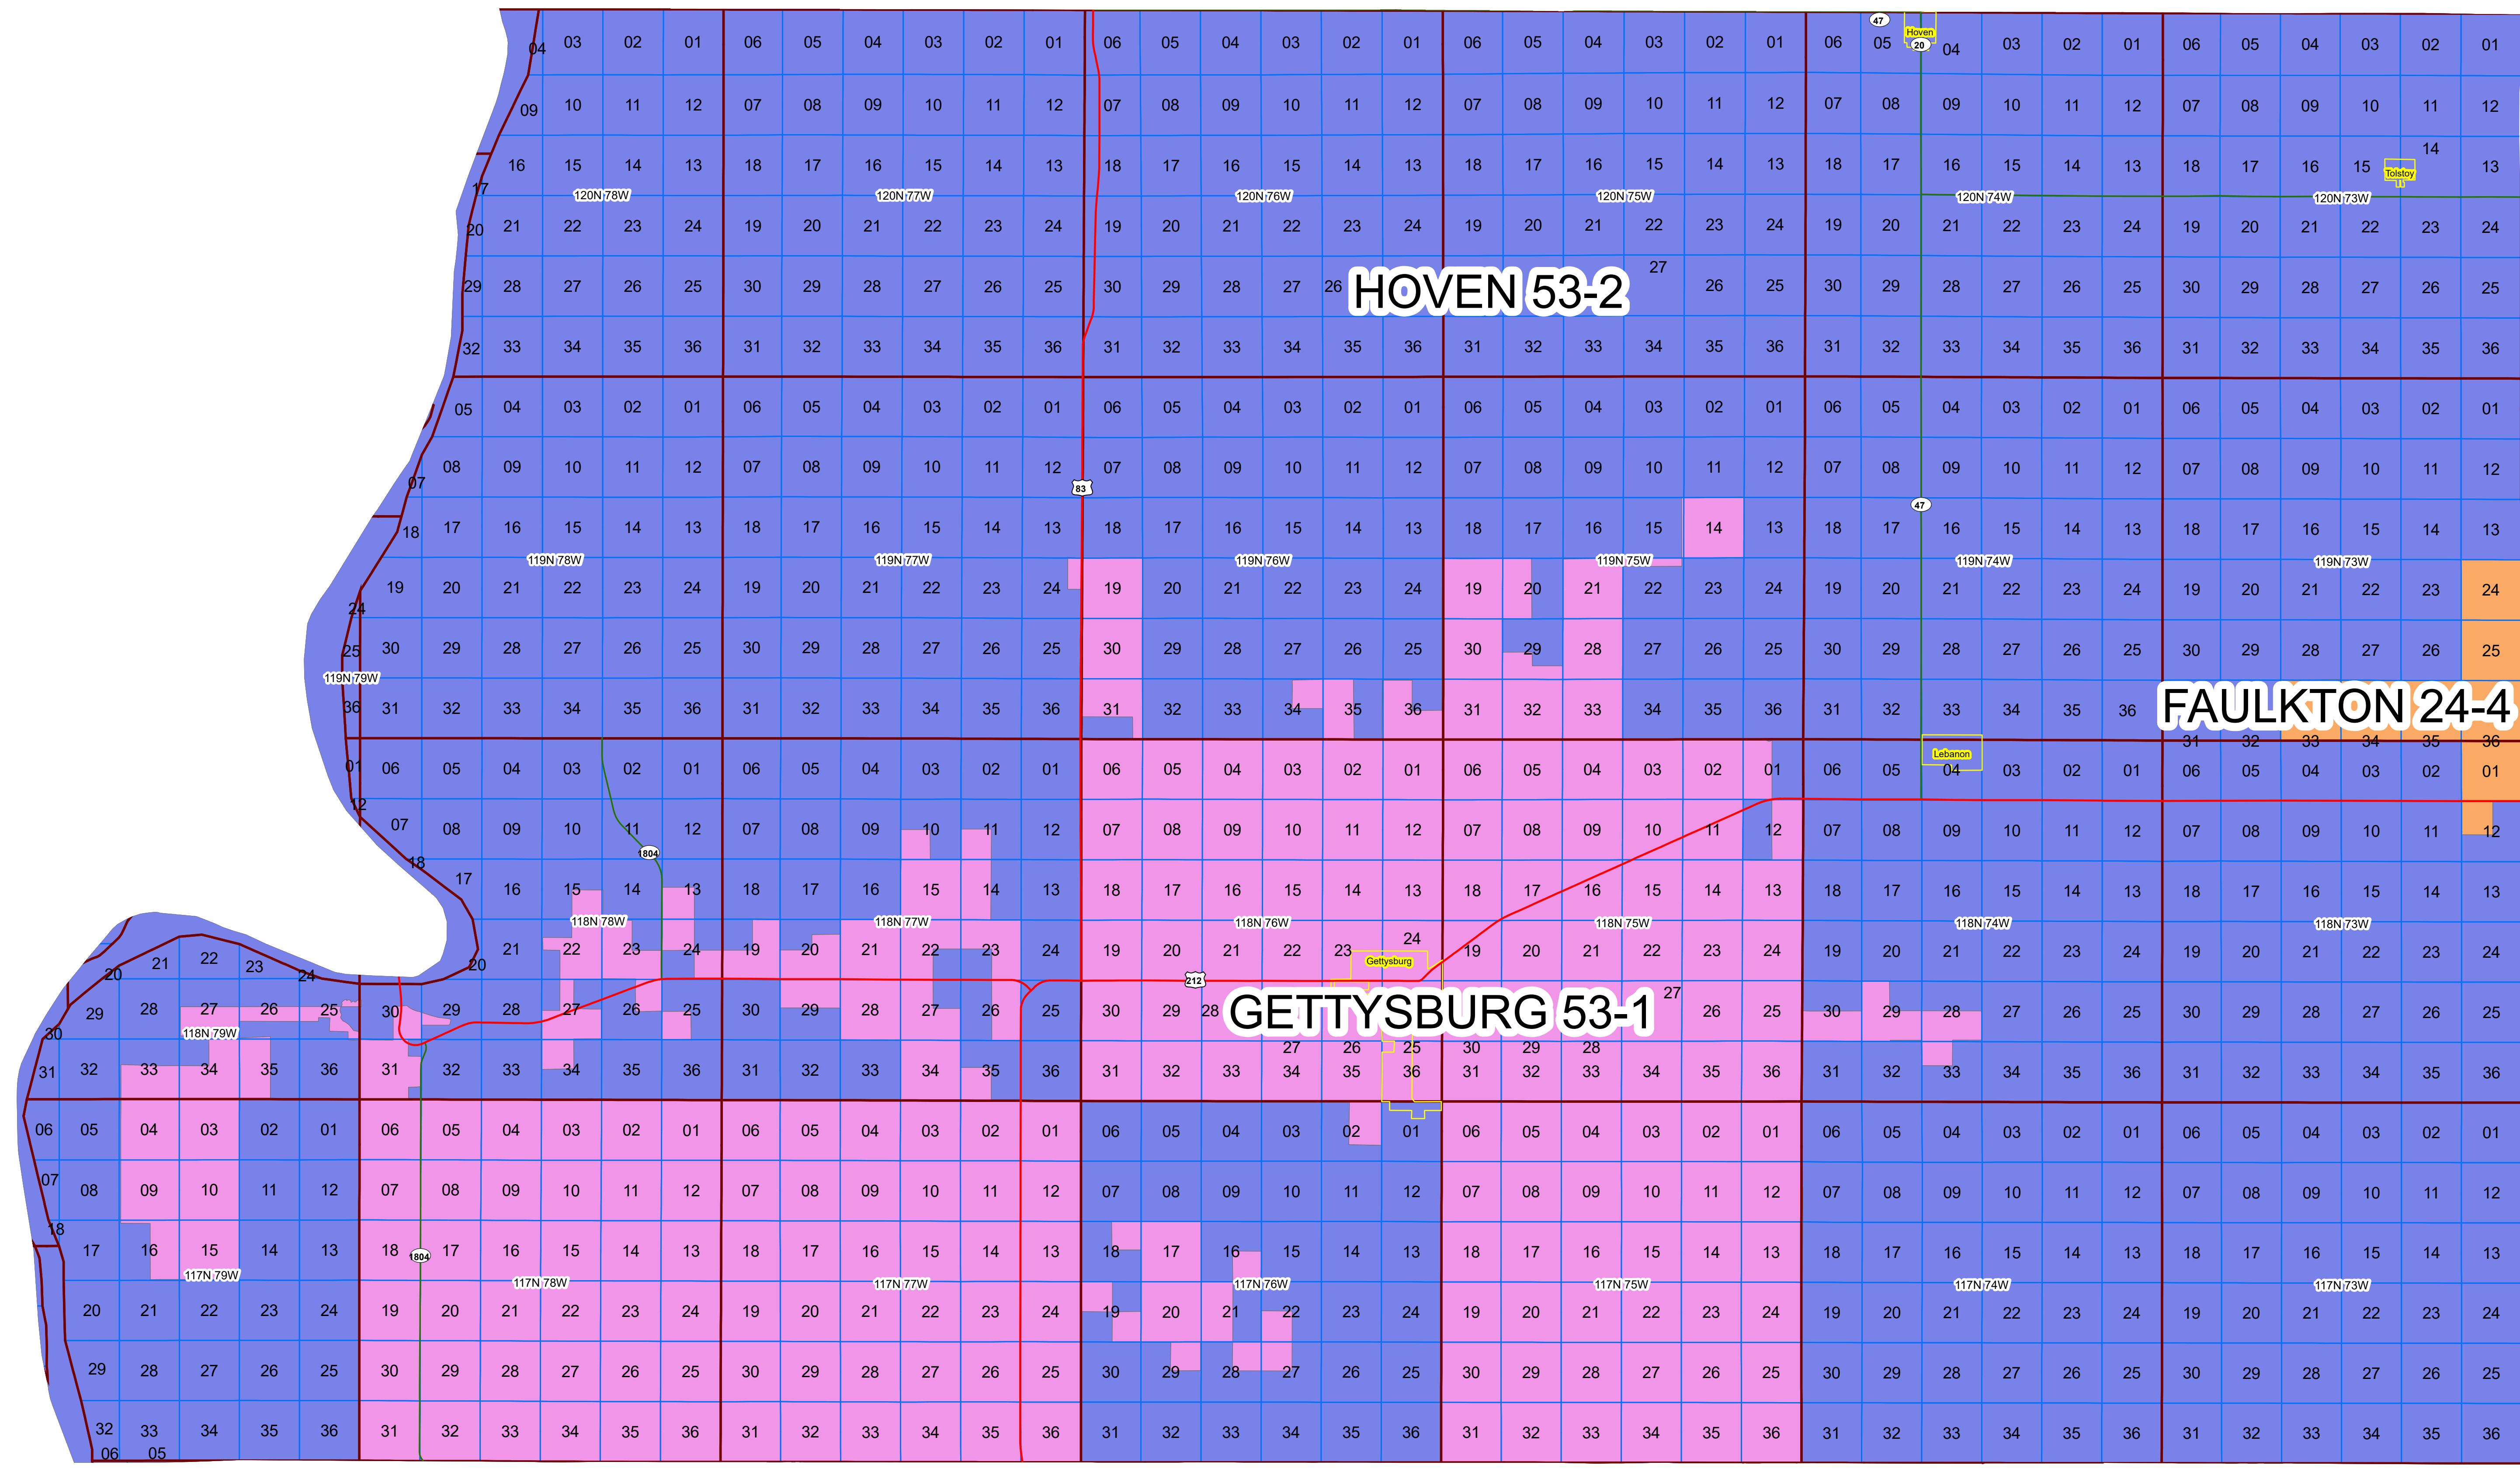

Potter County

NOTE: THIS MAP IS FOR REFERENCE ONLY
 Although every effort has been made to ensure the accuracy of information, errors and conditions originating from the physical sources used to develop the database may be reflected in the data supplied. The end user must be aware of the data conditions and ultimately bear responsibility for the appropriate use of the information with respect to possible errors, original scale, collection methodology, currency of data, and other conditions specific to certain data.

School Districts

- FAULKTON 24-4
- GETTYSBURG 53-1
- HOVEN 53-2

0 2.25 4.5 9 Miles