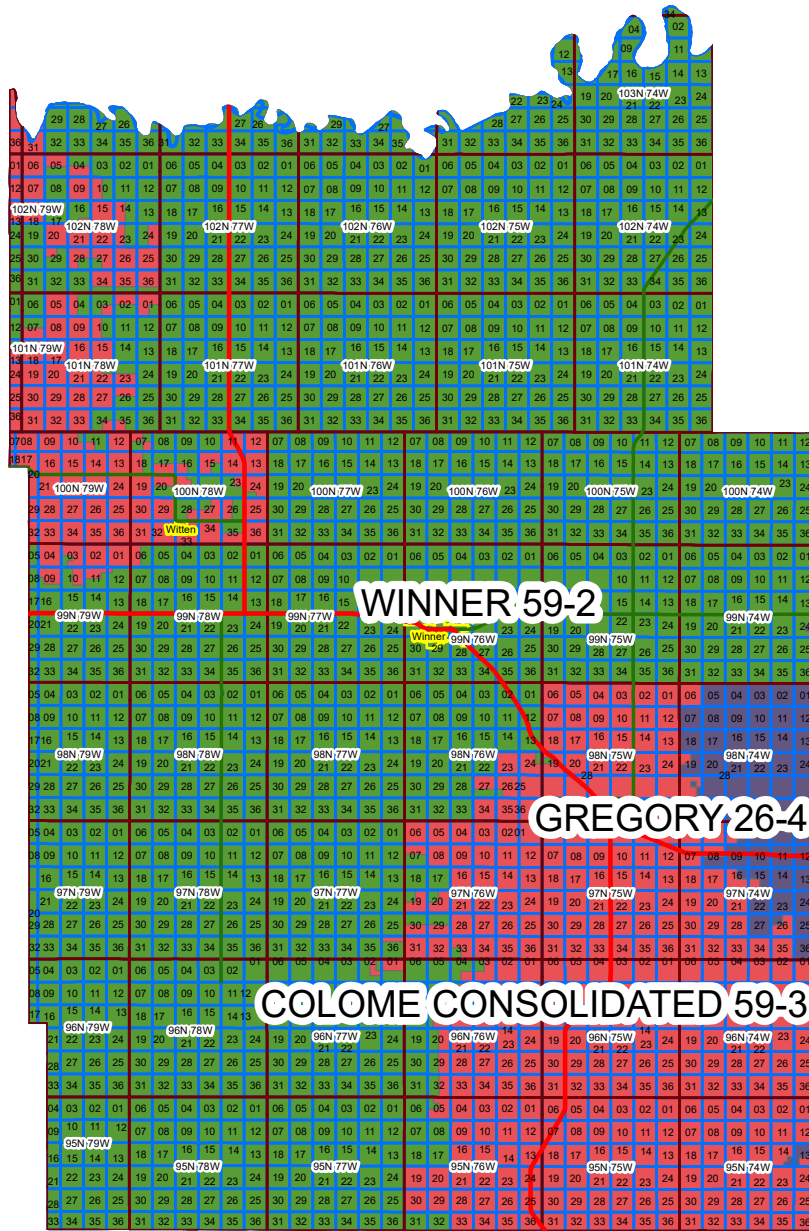

Tripp County

School Districts	
■	COLOME CONSOLIDATED 59-3
■	GREGORY 26-4
■	WINNER 59-2

NOTE: THIS MAP IS FOR REFERENCE ONLY
 Although every effort has been made to ensure the accuracy of information, errors and conditions originating from the physical sources used to develop the database may be reflected in the data supplied. The end user must be aware of the data conditions and ultimately bear responsibility for the appropriate use of the information with respect to possible errors, original scale, collection methodology, currency of data, and other conditions specific to certain data.