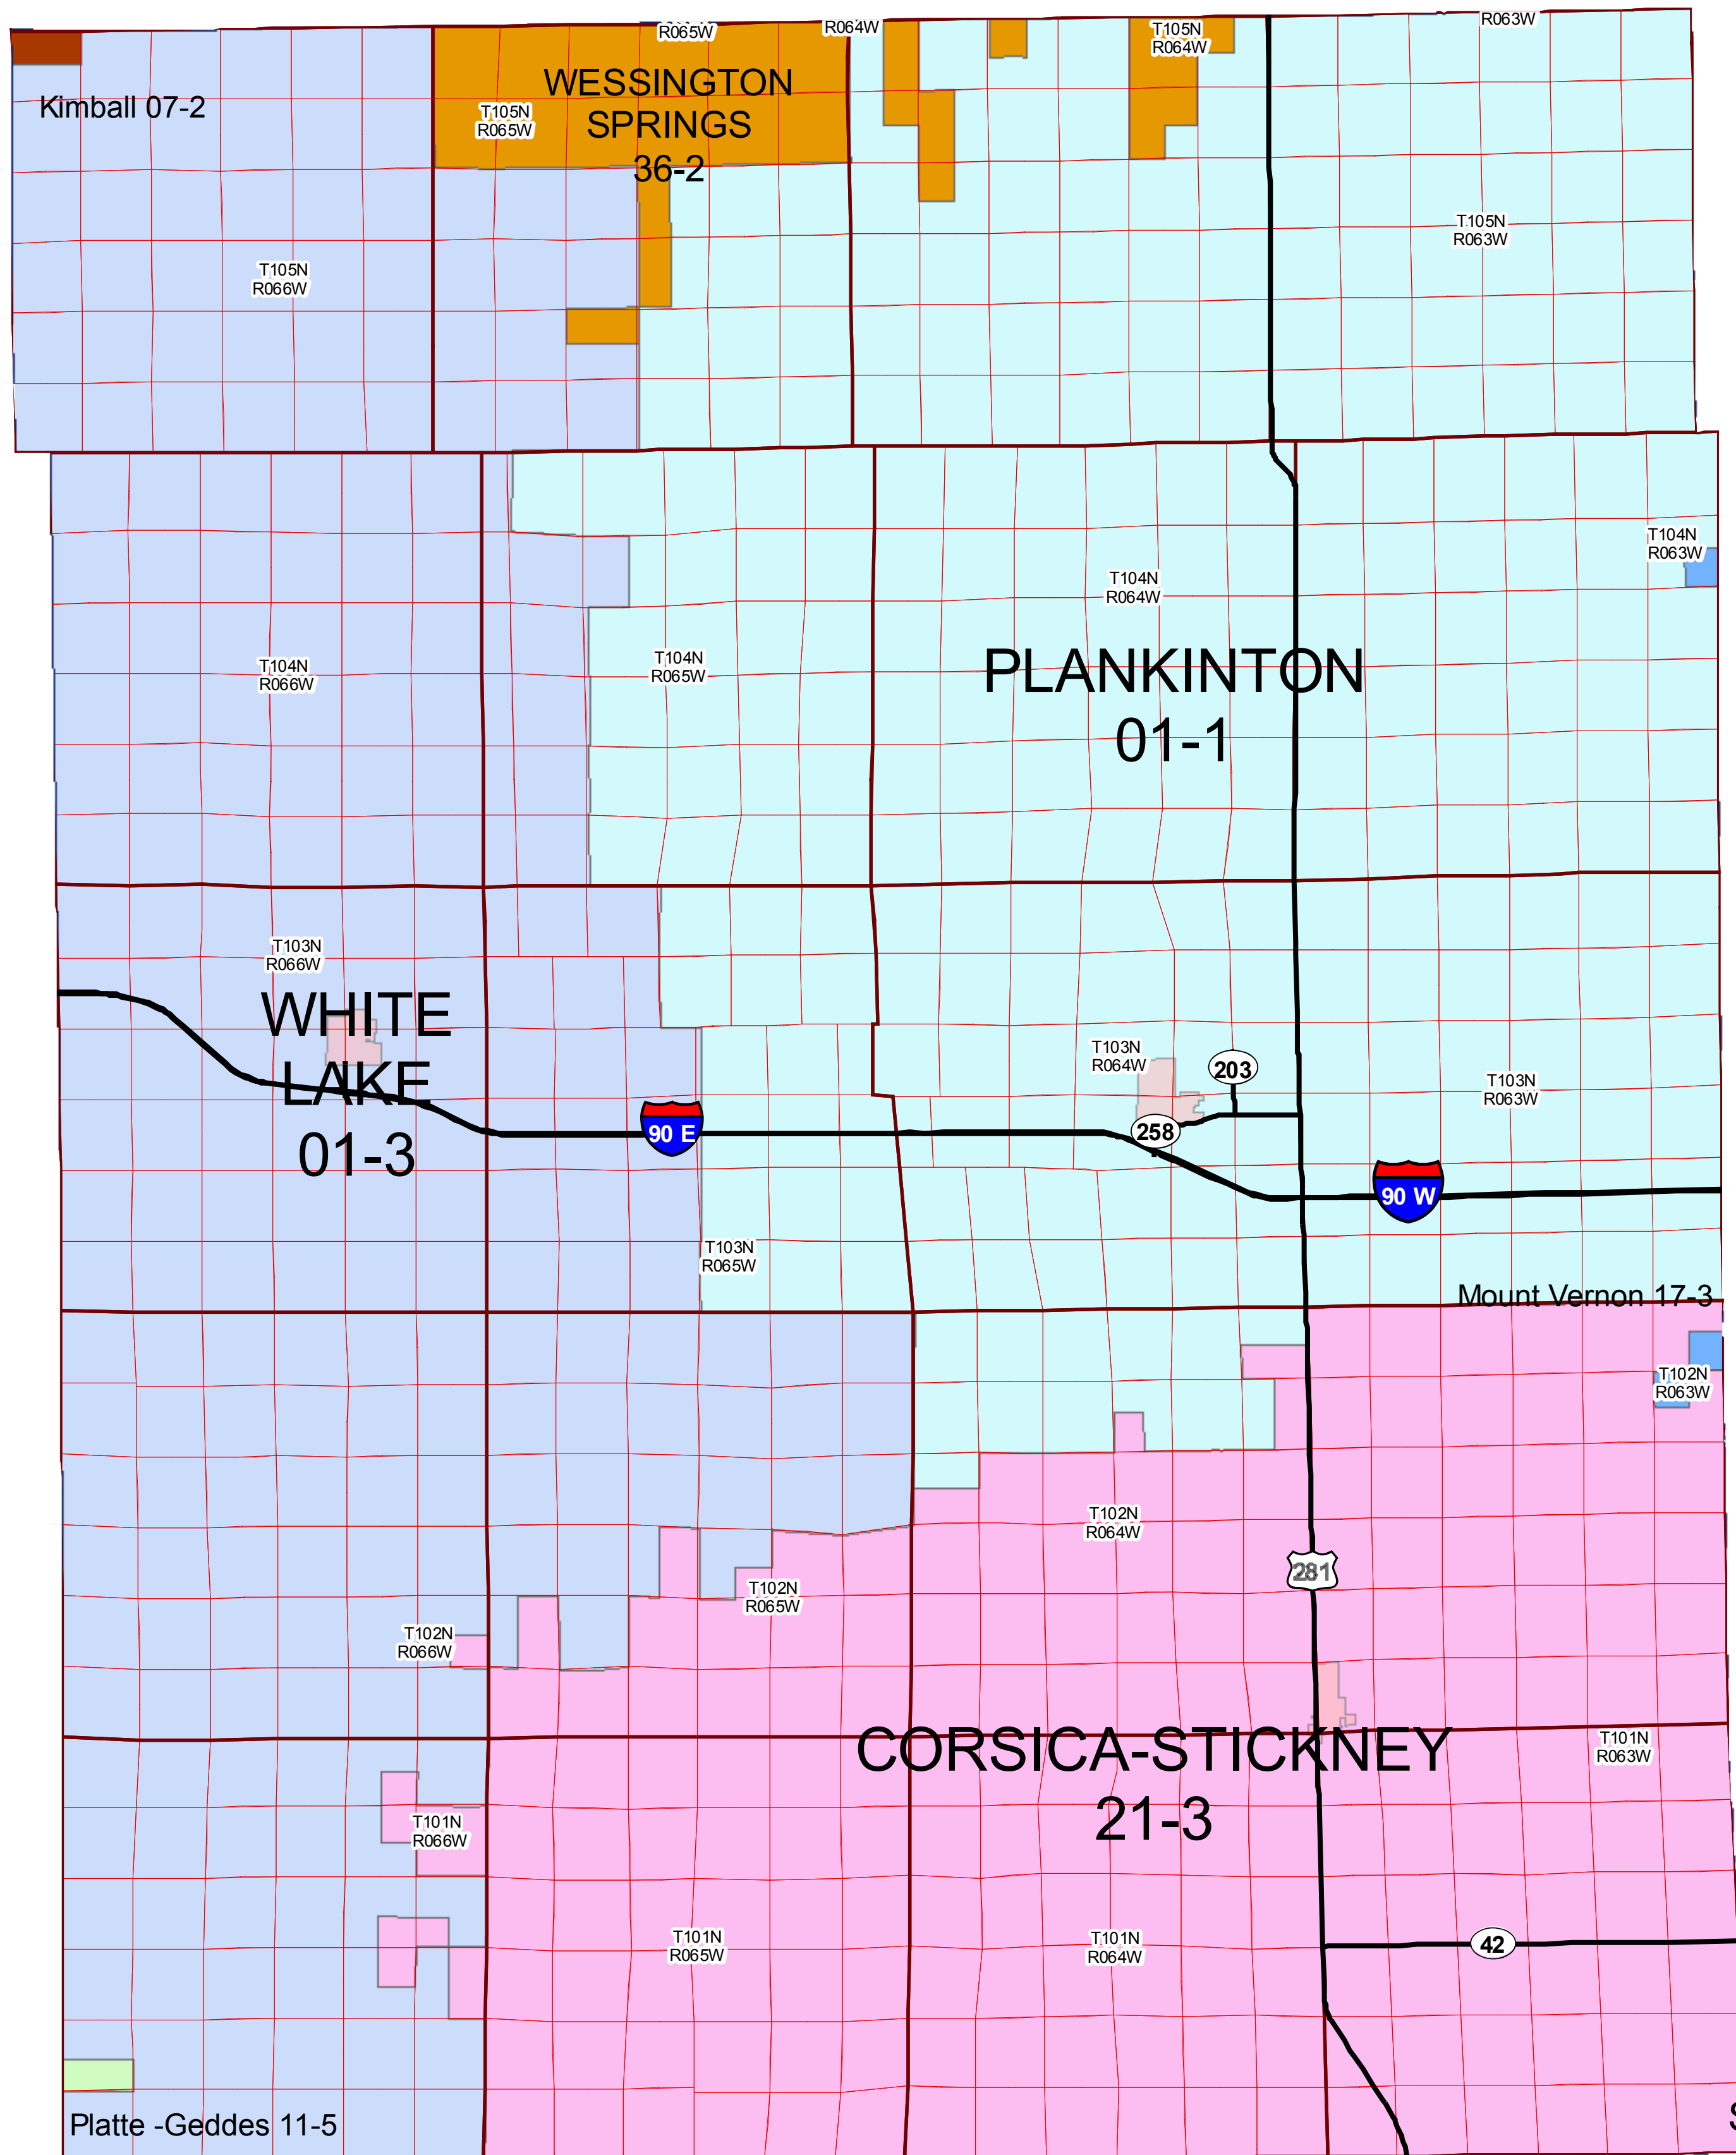

# Aurora County School Districts

## Legend

- CORSICA-STICKNEY 21-3
- KIMBALL 07-2
- MOUNT VERNON 17-3
- PLANKINTON 01-1
- PLATTE - GEDDES 11-5
- WESSINGTON SPRINGS 36-2
- WHITE LAKE 01-3

5.5      2.75      0      5.5 Miles

Prepared 07/07/2015