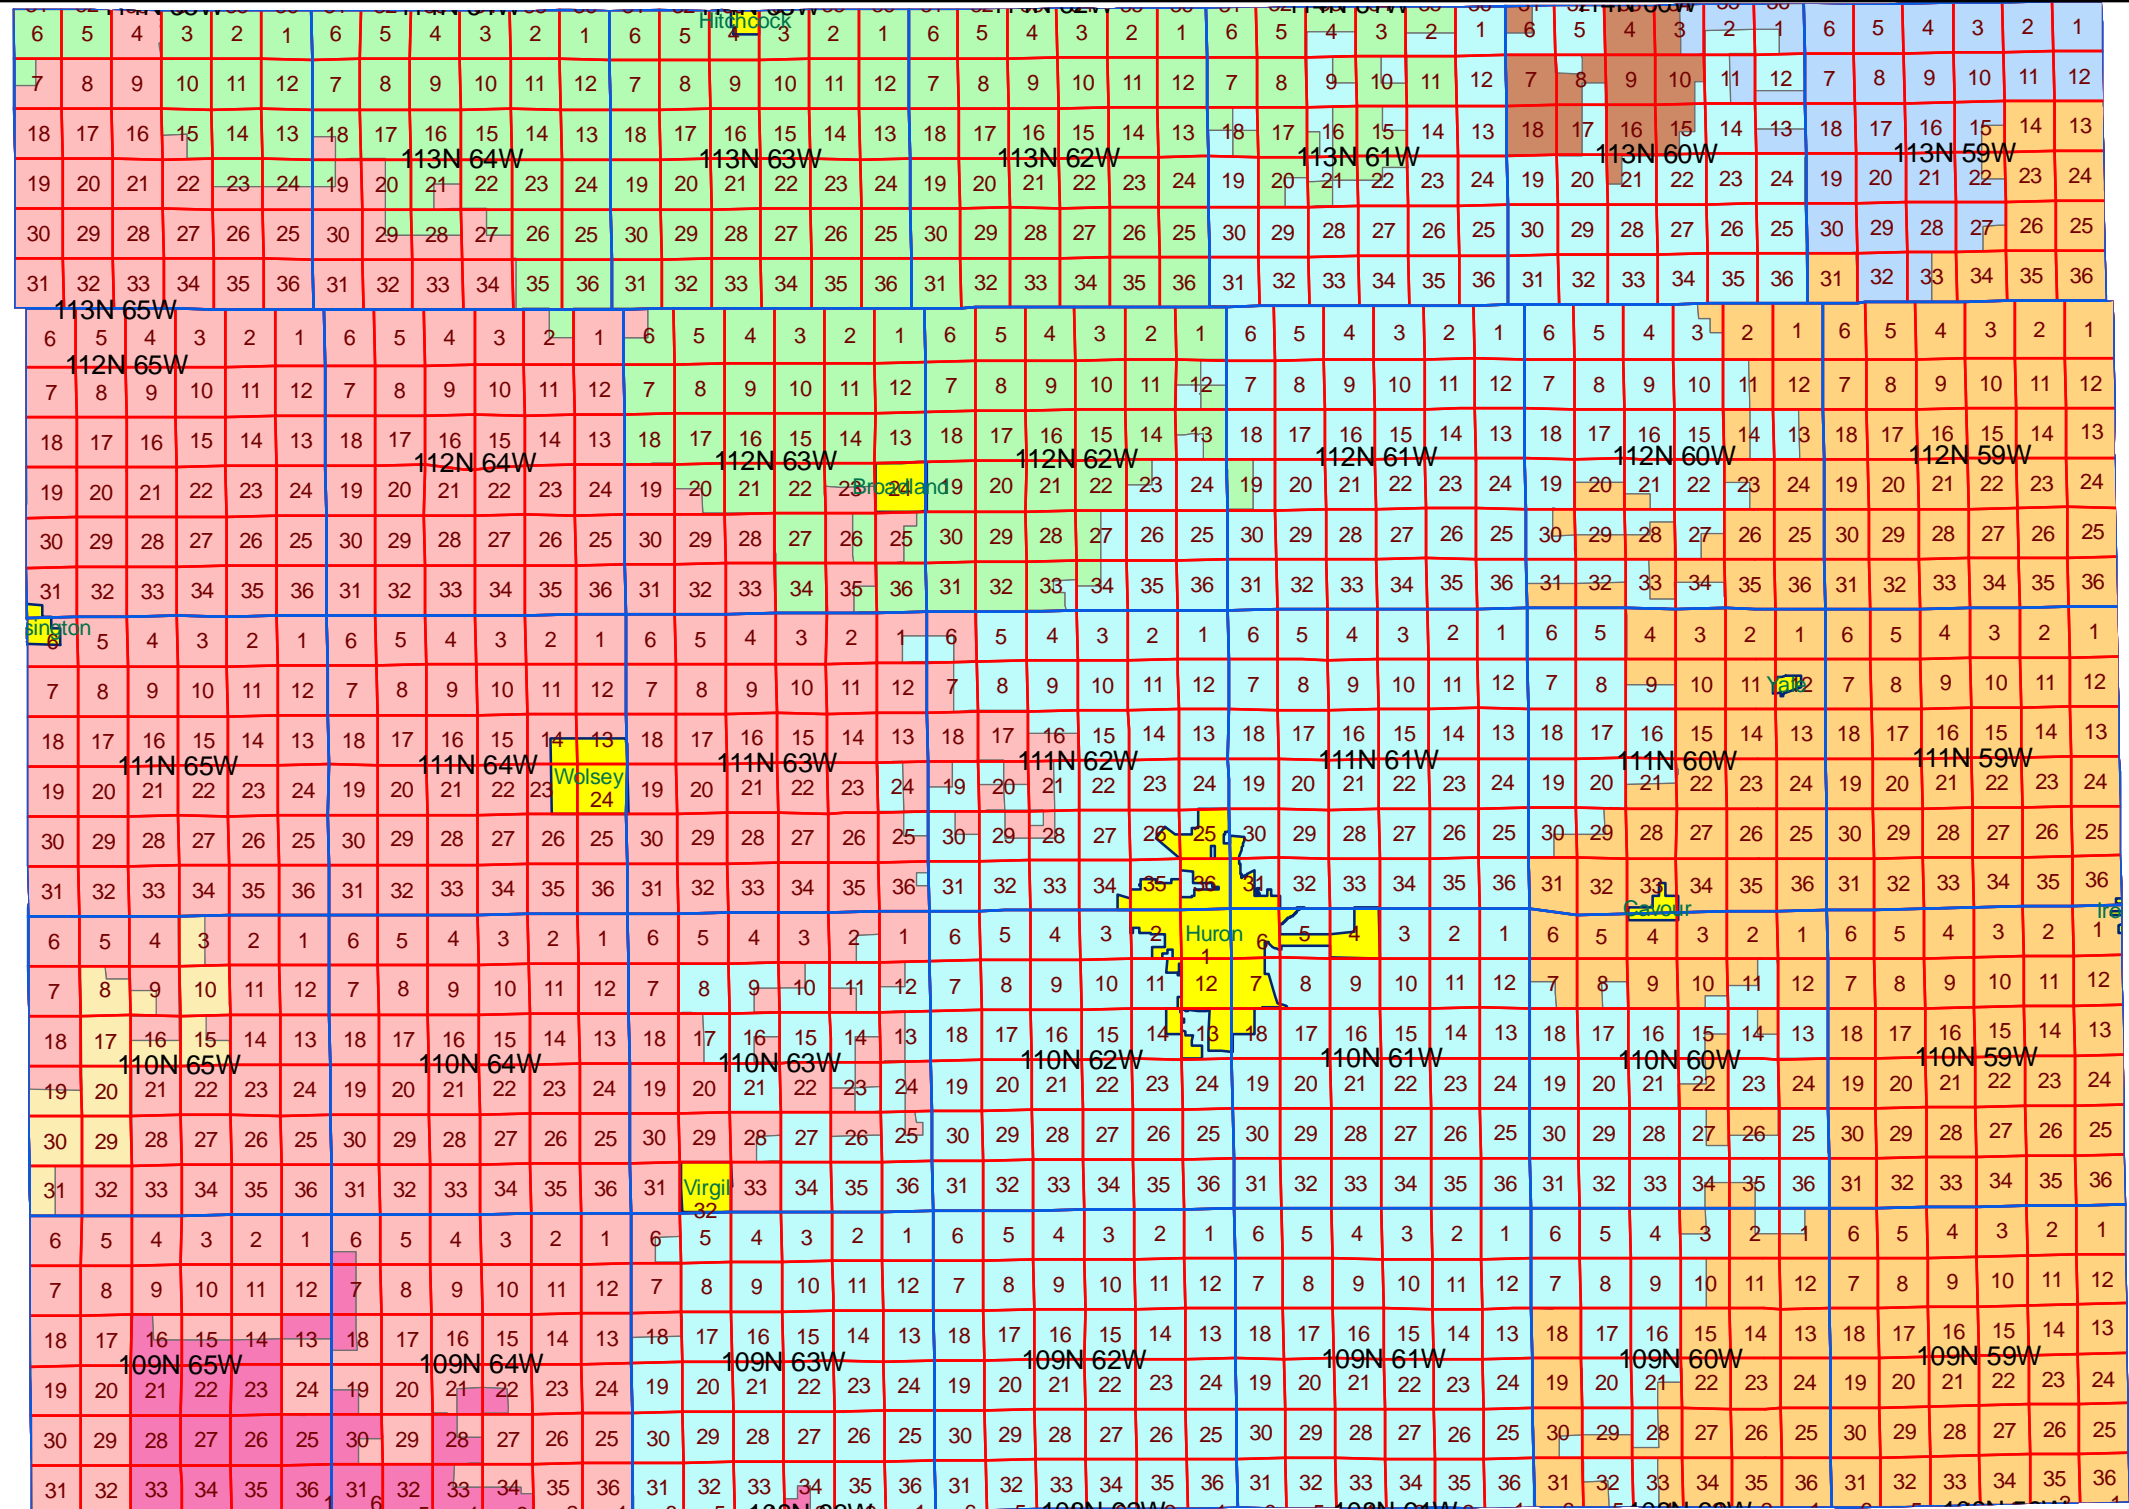

Beadle County School Districts

School Districts

- DOLAND 56-2
- HITCHCOCK-TULARE 56-6
- HURON 02-2
- IROQUOIS 02-3
- MILLER 29-4
- WESSINGTON SPRINGS 36-2
- WILLOW LAKE 12-3
- WOLSEY-WESSINGTON 02-6