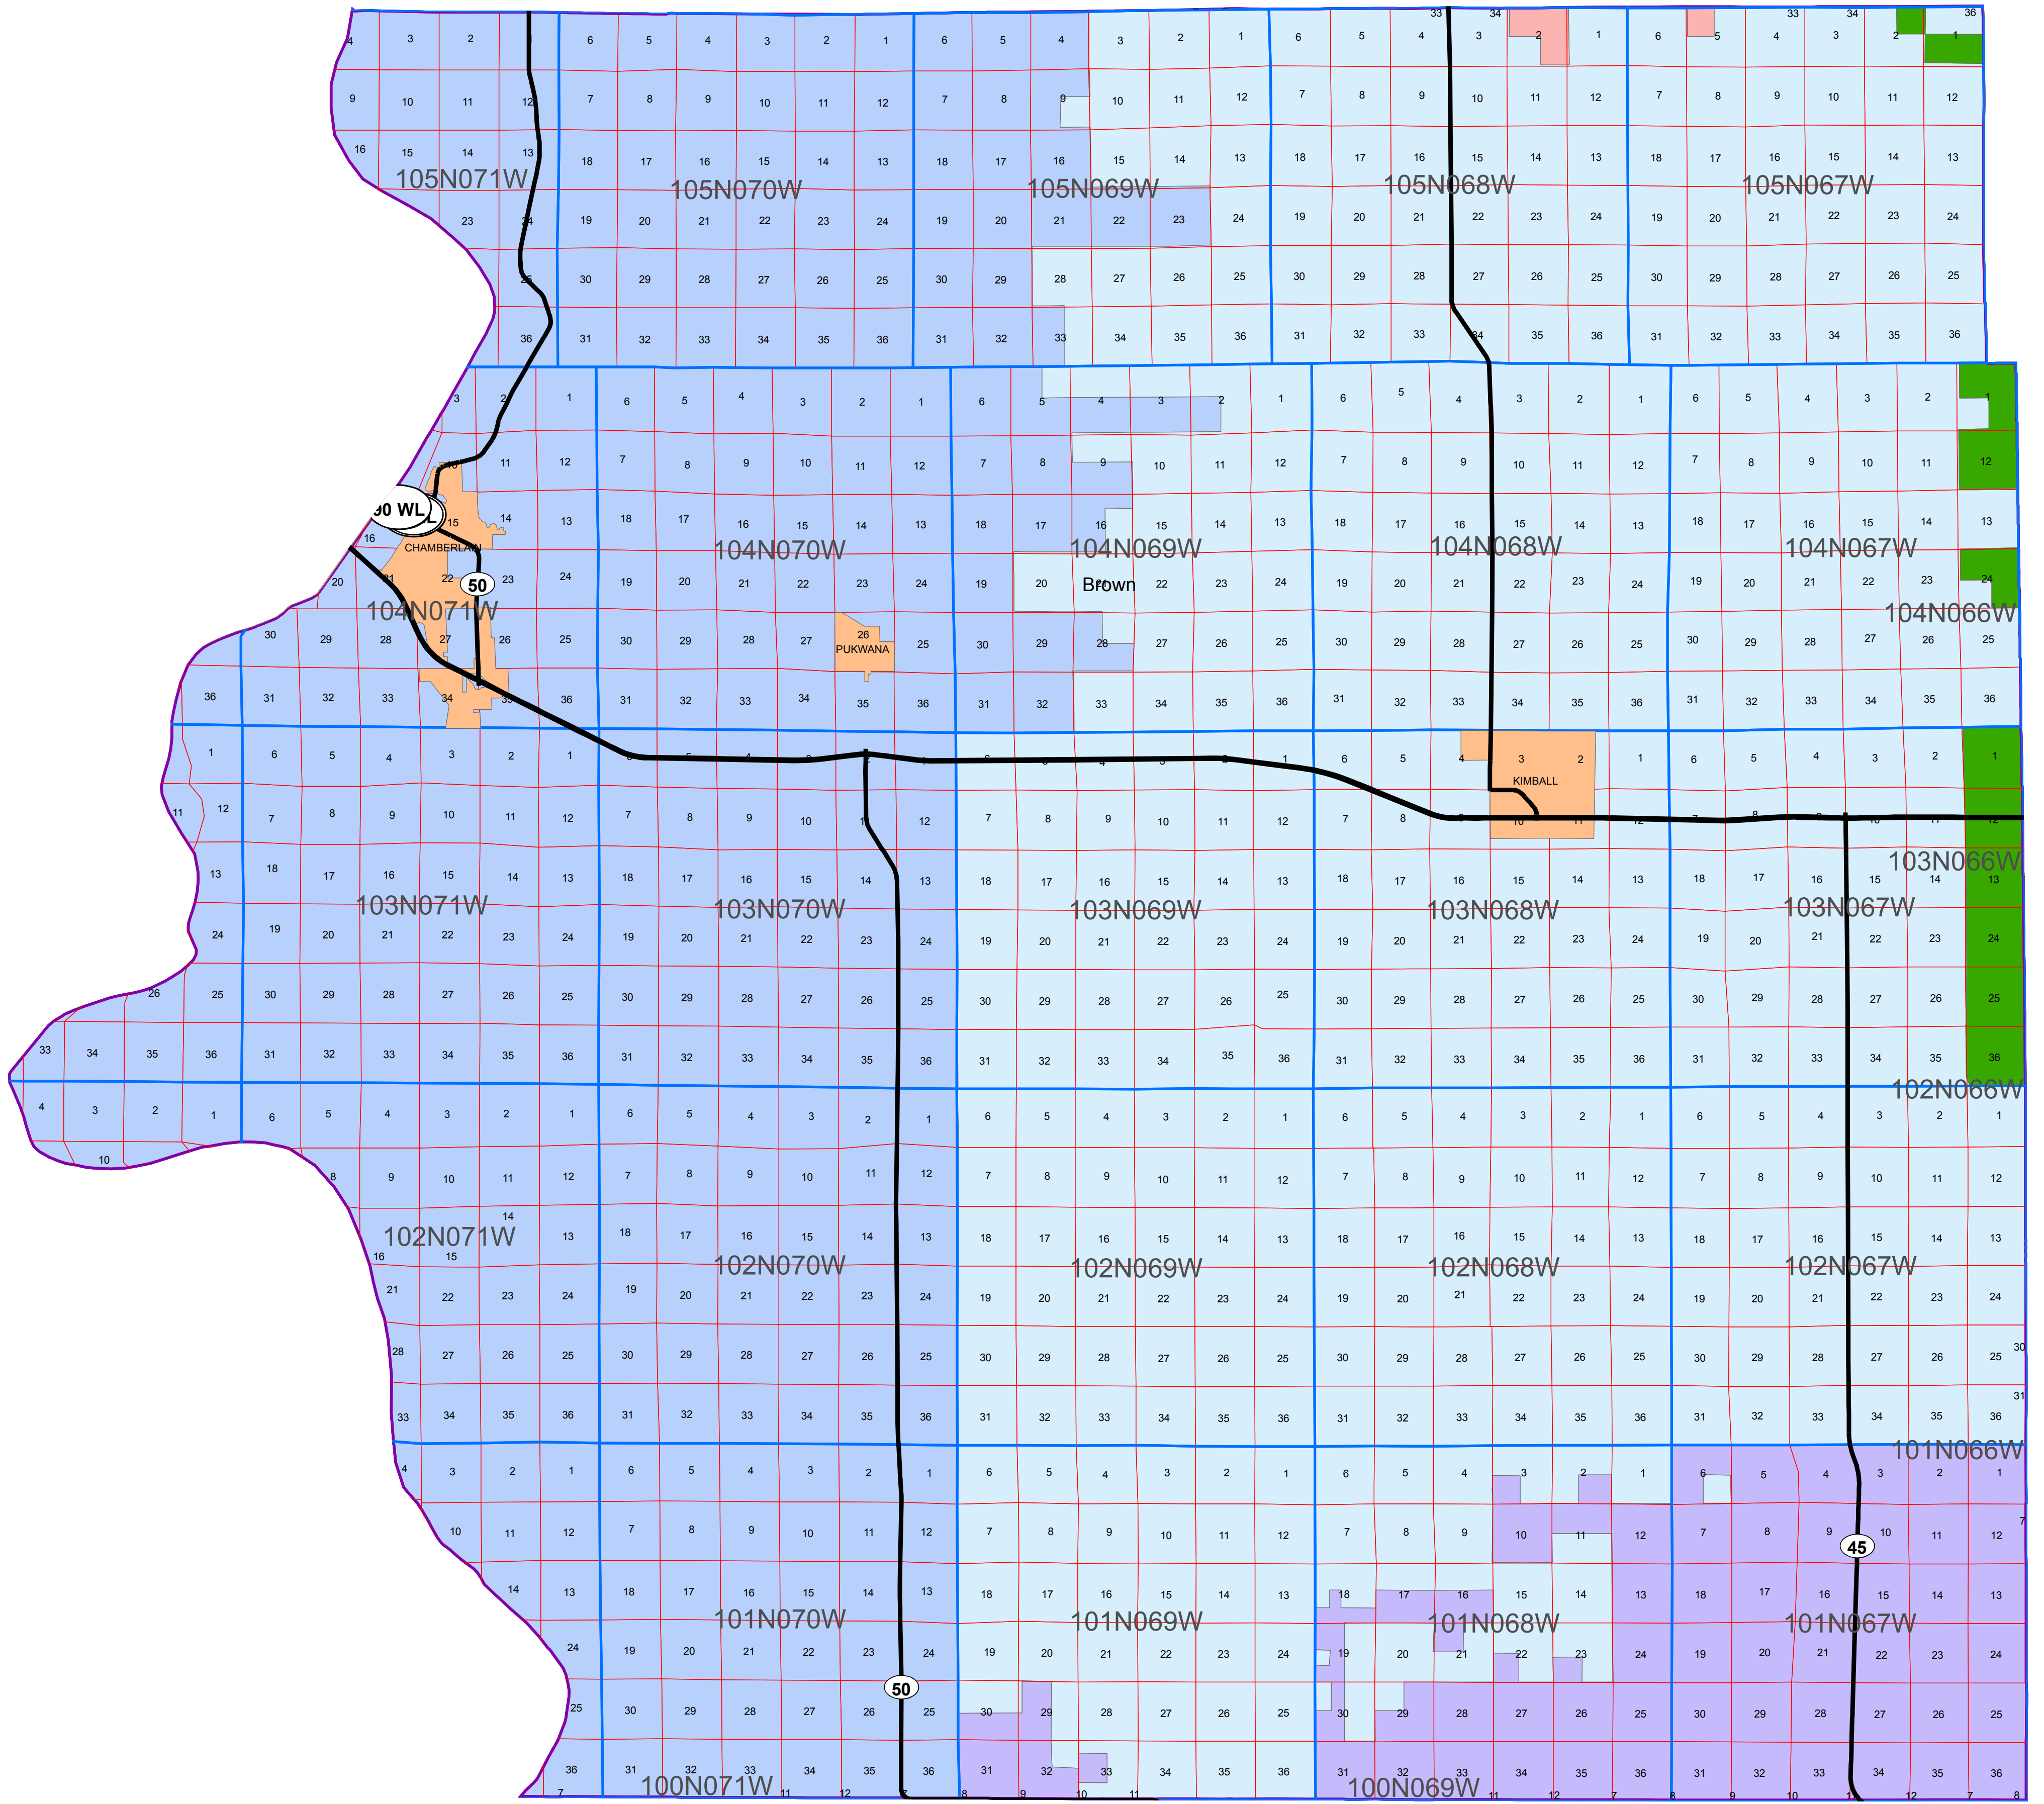

Brule County School Districts

- WESSINGTON SPRINGS 36-2
- CHAMBERLAIN 07-1
- KIMBALL 07-2
- WHITE LAKE 01-3
- PLATTE - GEDDES 11-5

NOTE: THIS MAP IS FOR REFERENCE ONLY
 Although every effort has been made to ensure the accuracy of information, errors and conditions originating from the physical sources used to develop the database may be reflected in the data supplied. The end user must be aware of the data conditions and ultimately bear responsibility for the appropriate use of the information with respect to possible errors, original scale, collection methodology, currency of data, and other conditions specific to certain data.