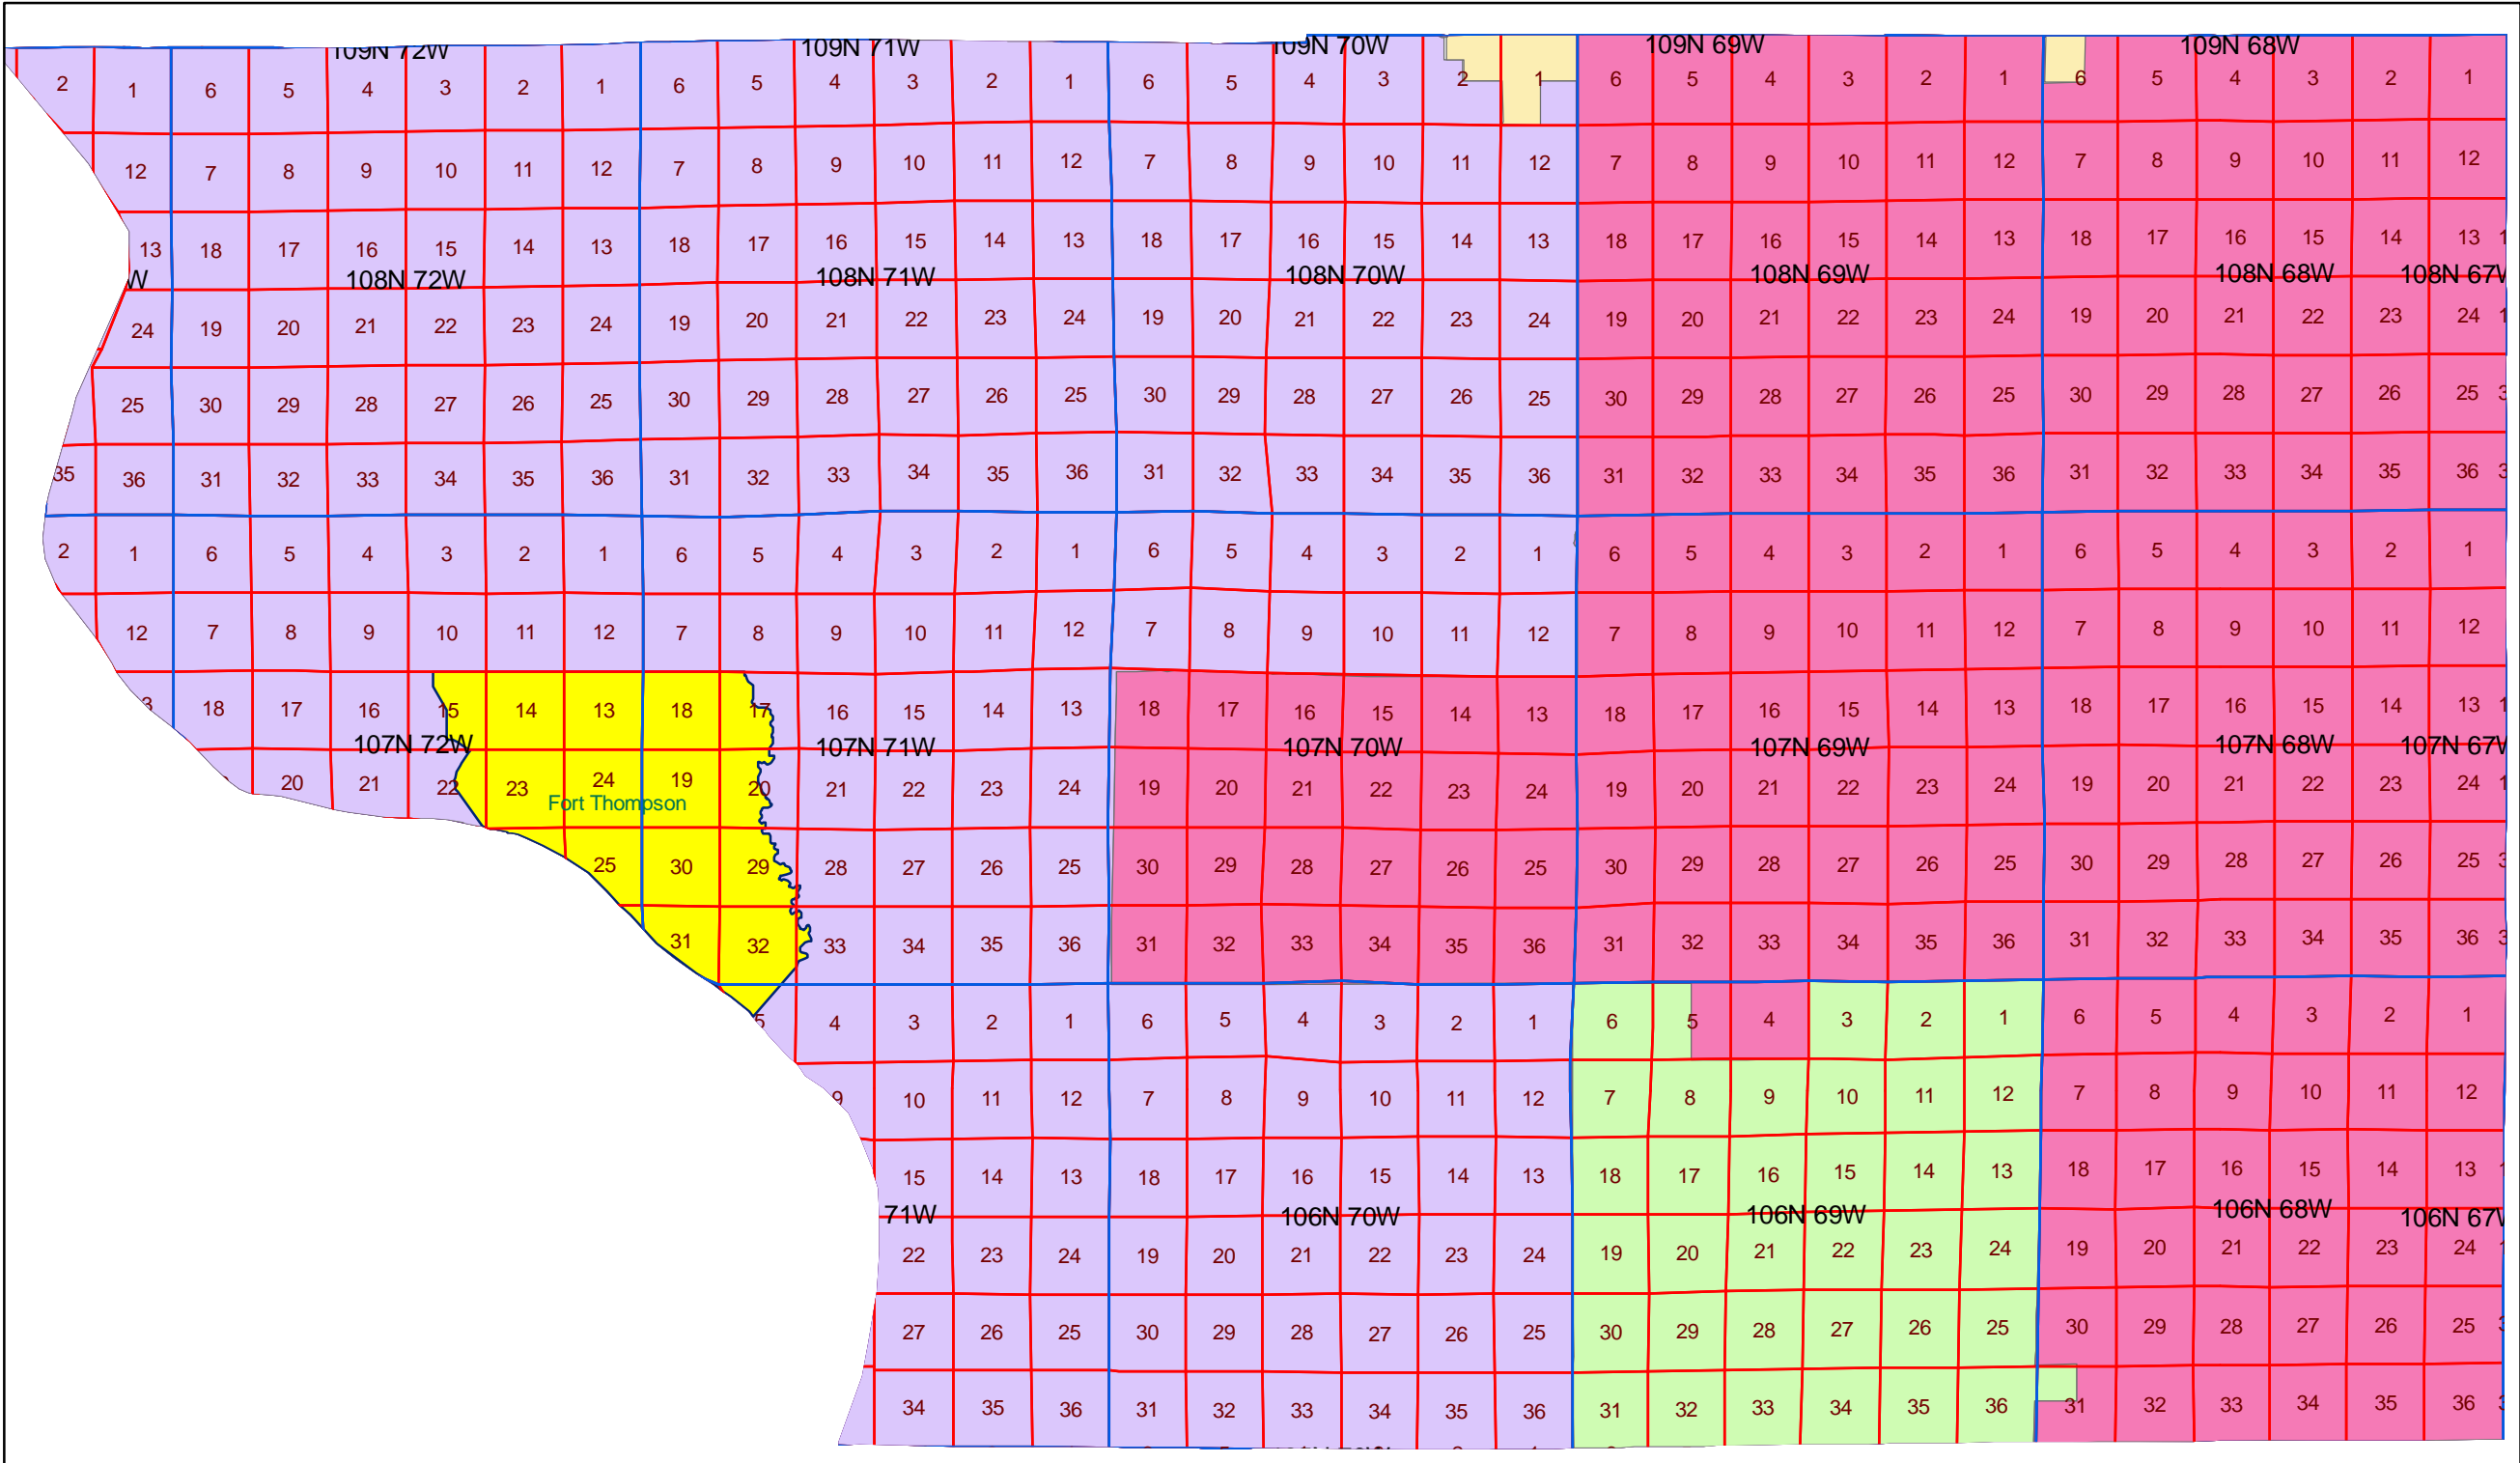

Buffalo County School Districts

Prepared 1/11/2018

School Districts

- CHAMBERLAIN 07-1
- KIMBALL 07-2
- MILLER 29-4
- WESSINGTON SPRINGS 36-2