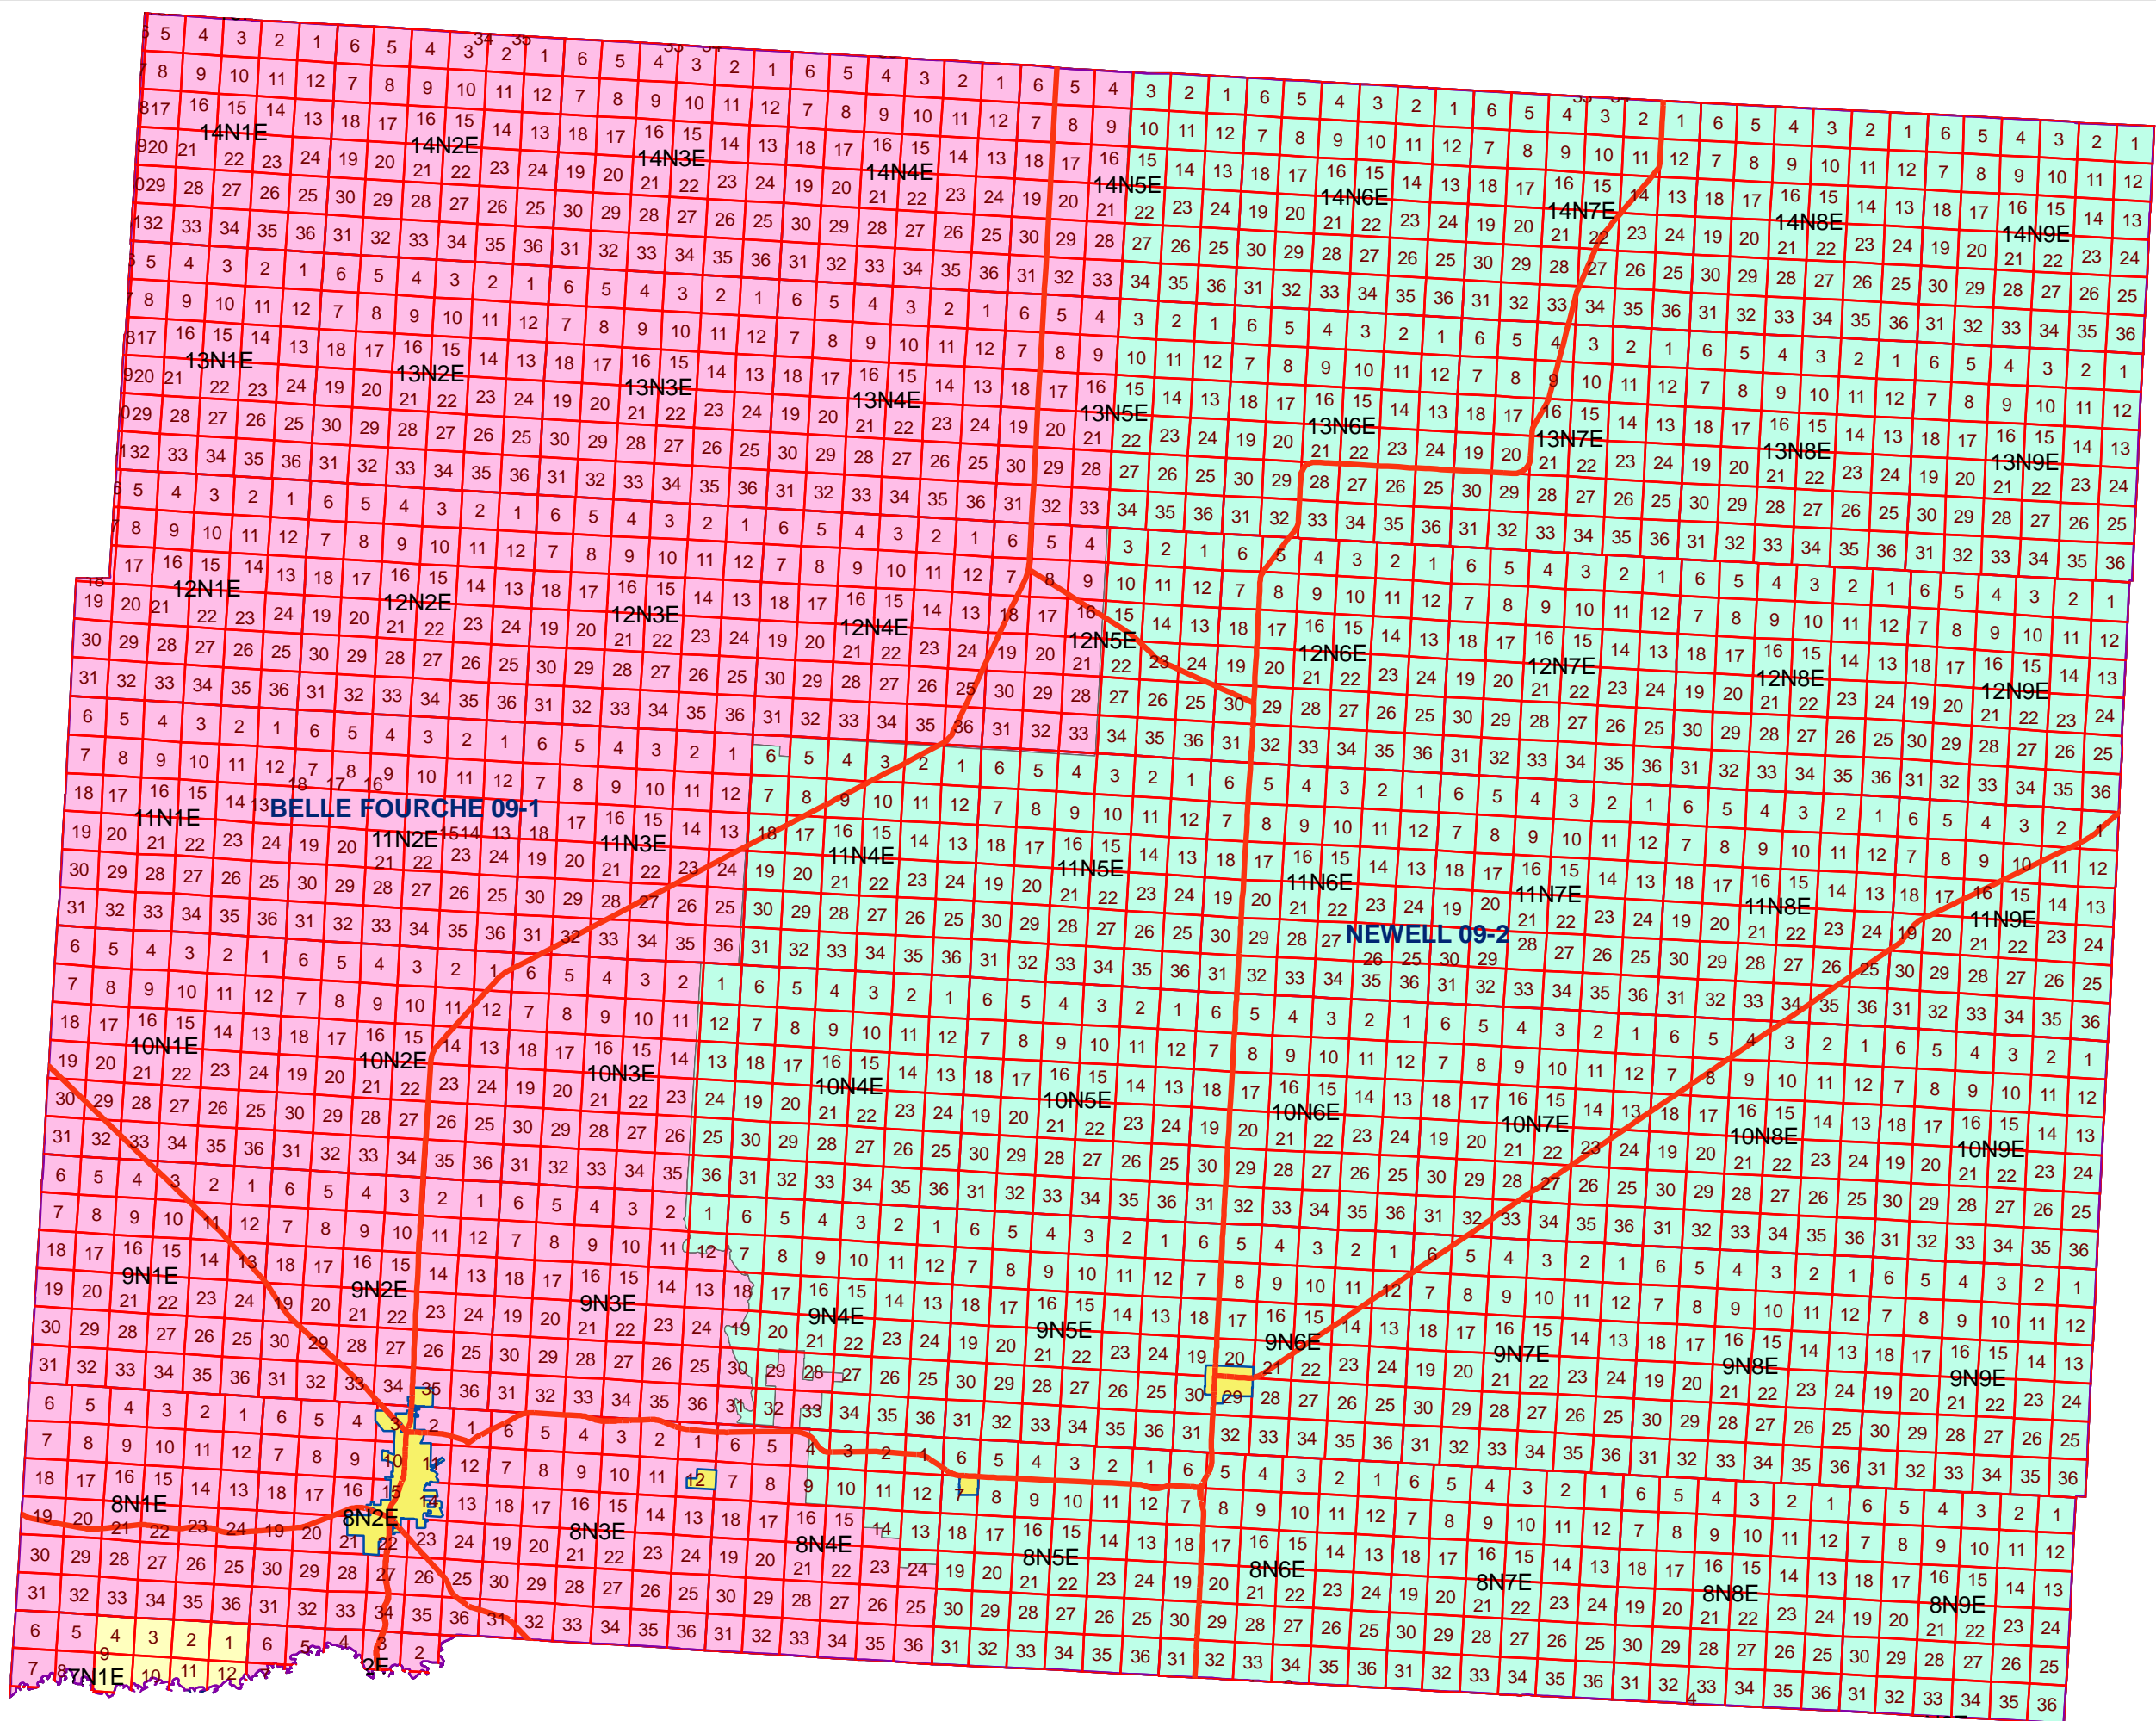

# Butte County School Districts

## School Districts

- BELLE FOURCHE 09-1
- NEWELL 09-2
- SPEARFISH 40-2

**NOTE: THIS MAP IS FOR REFERENCE ONLY**  
 Although every effort has been made to ensure the accuracy of information, errors and conditions originating from the physical sources used to develop the database may be reflected in the data supplied. The end user must be aware of the data conditions and ultimately bear responsibility for the appropriate use of the information with respect to possible errors, original scale, collection methodology, currency of data, and other conditions specific to certain data.