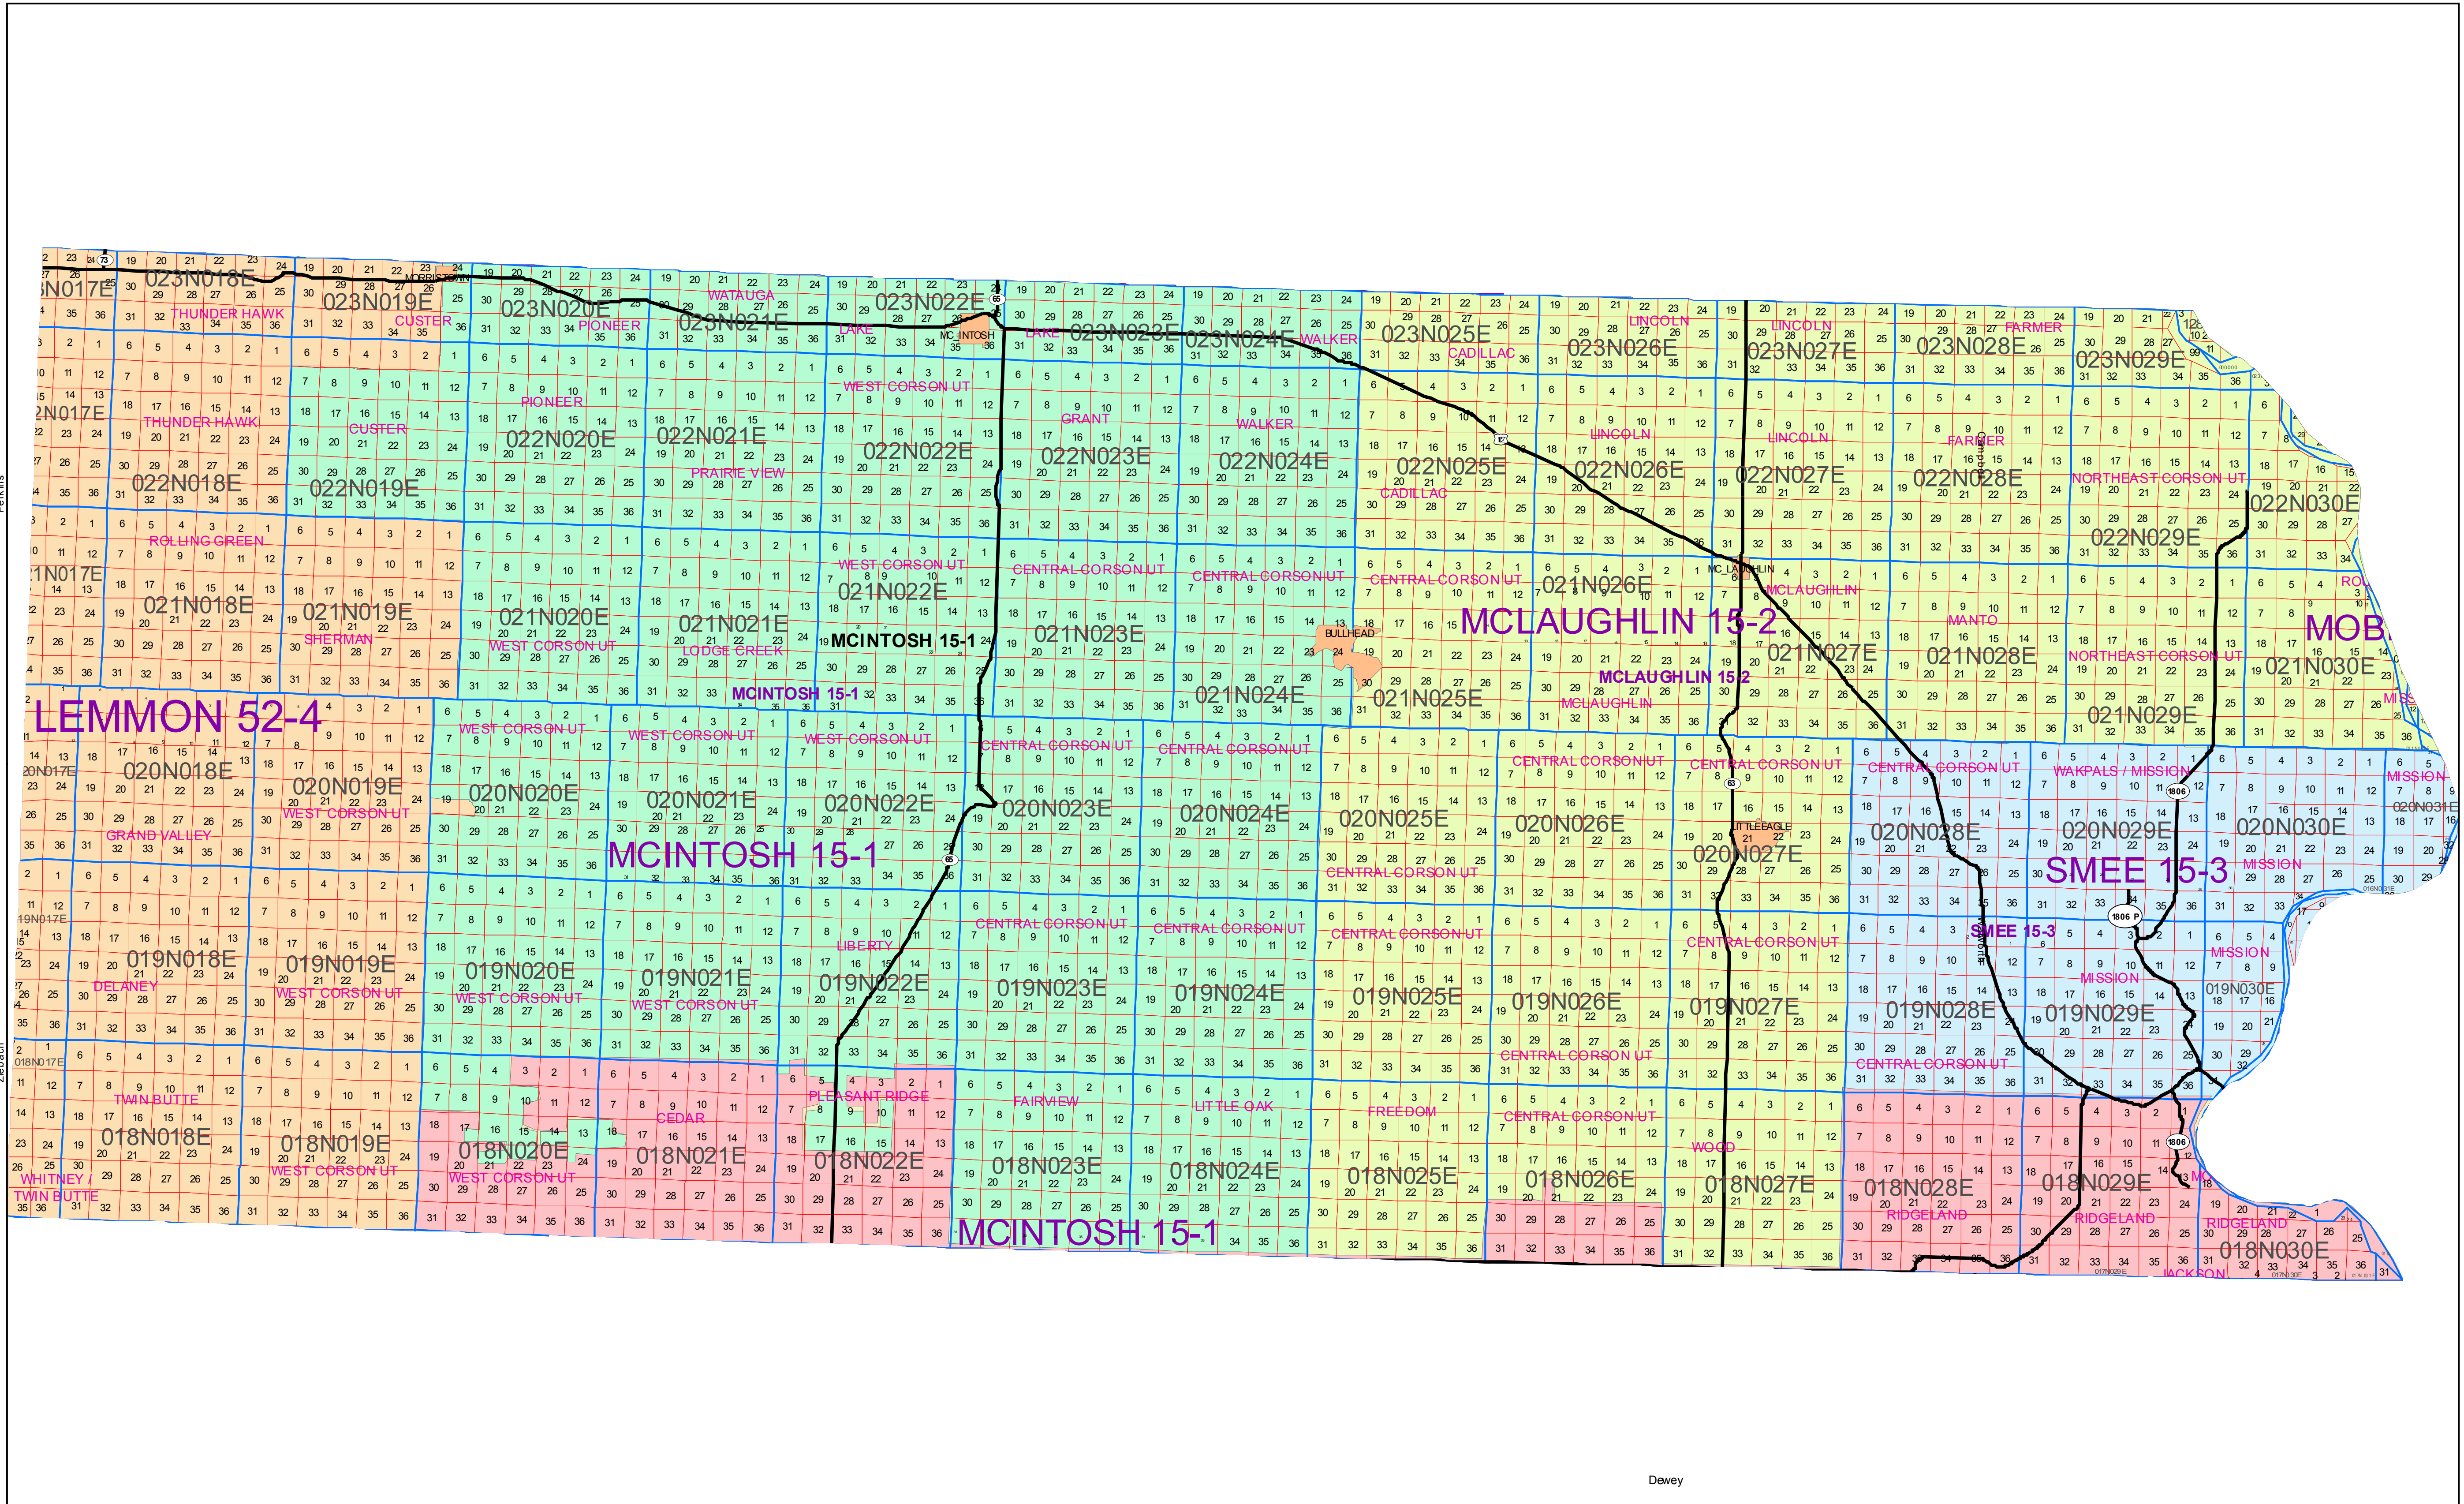

Corson County School Districts

- LEMMON 52-4
- TIMBER LAKE 20-3
- SMEE 15-3
- MCINTOSH 15-1
- MCLAUGHLIN 15-2

NOTE: THIS MAP IS FOR REFERENCE ONLY
 Although every effort has been made to ensure the accuracy of information, errors and conditions originating from the physical sources used to develop the database may be reflected in the data supplied. The end user must be aware of the data conditions and ultimately bear responsibility for the appropriate use of the information with respect to possible errors, original scale, collection methodology, currency of data, and other conditions specific to certain data.