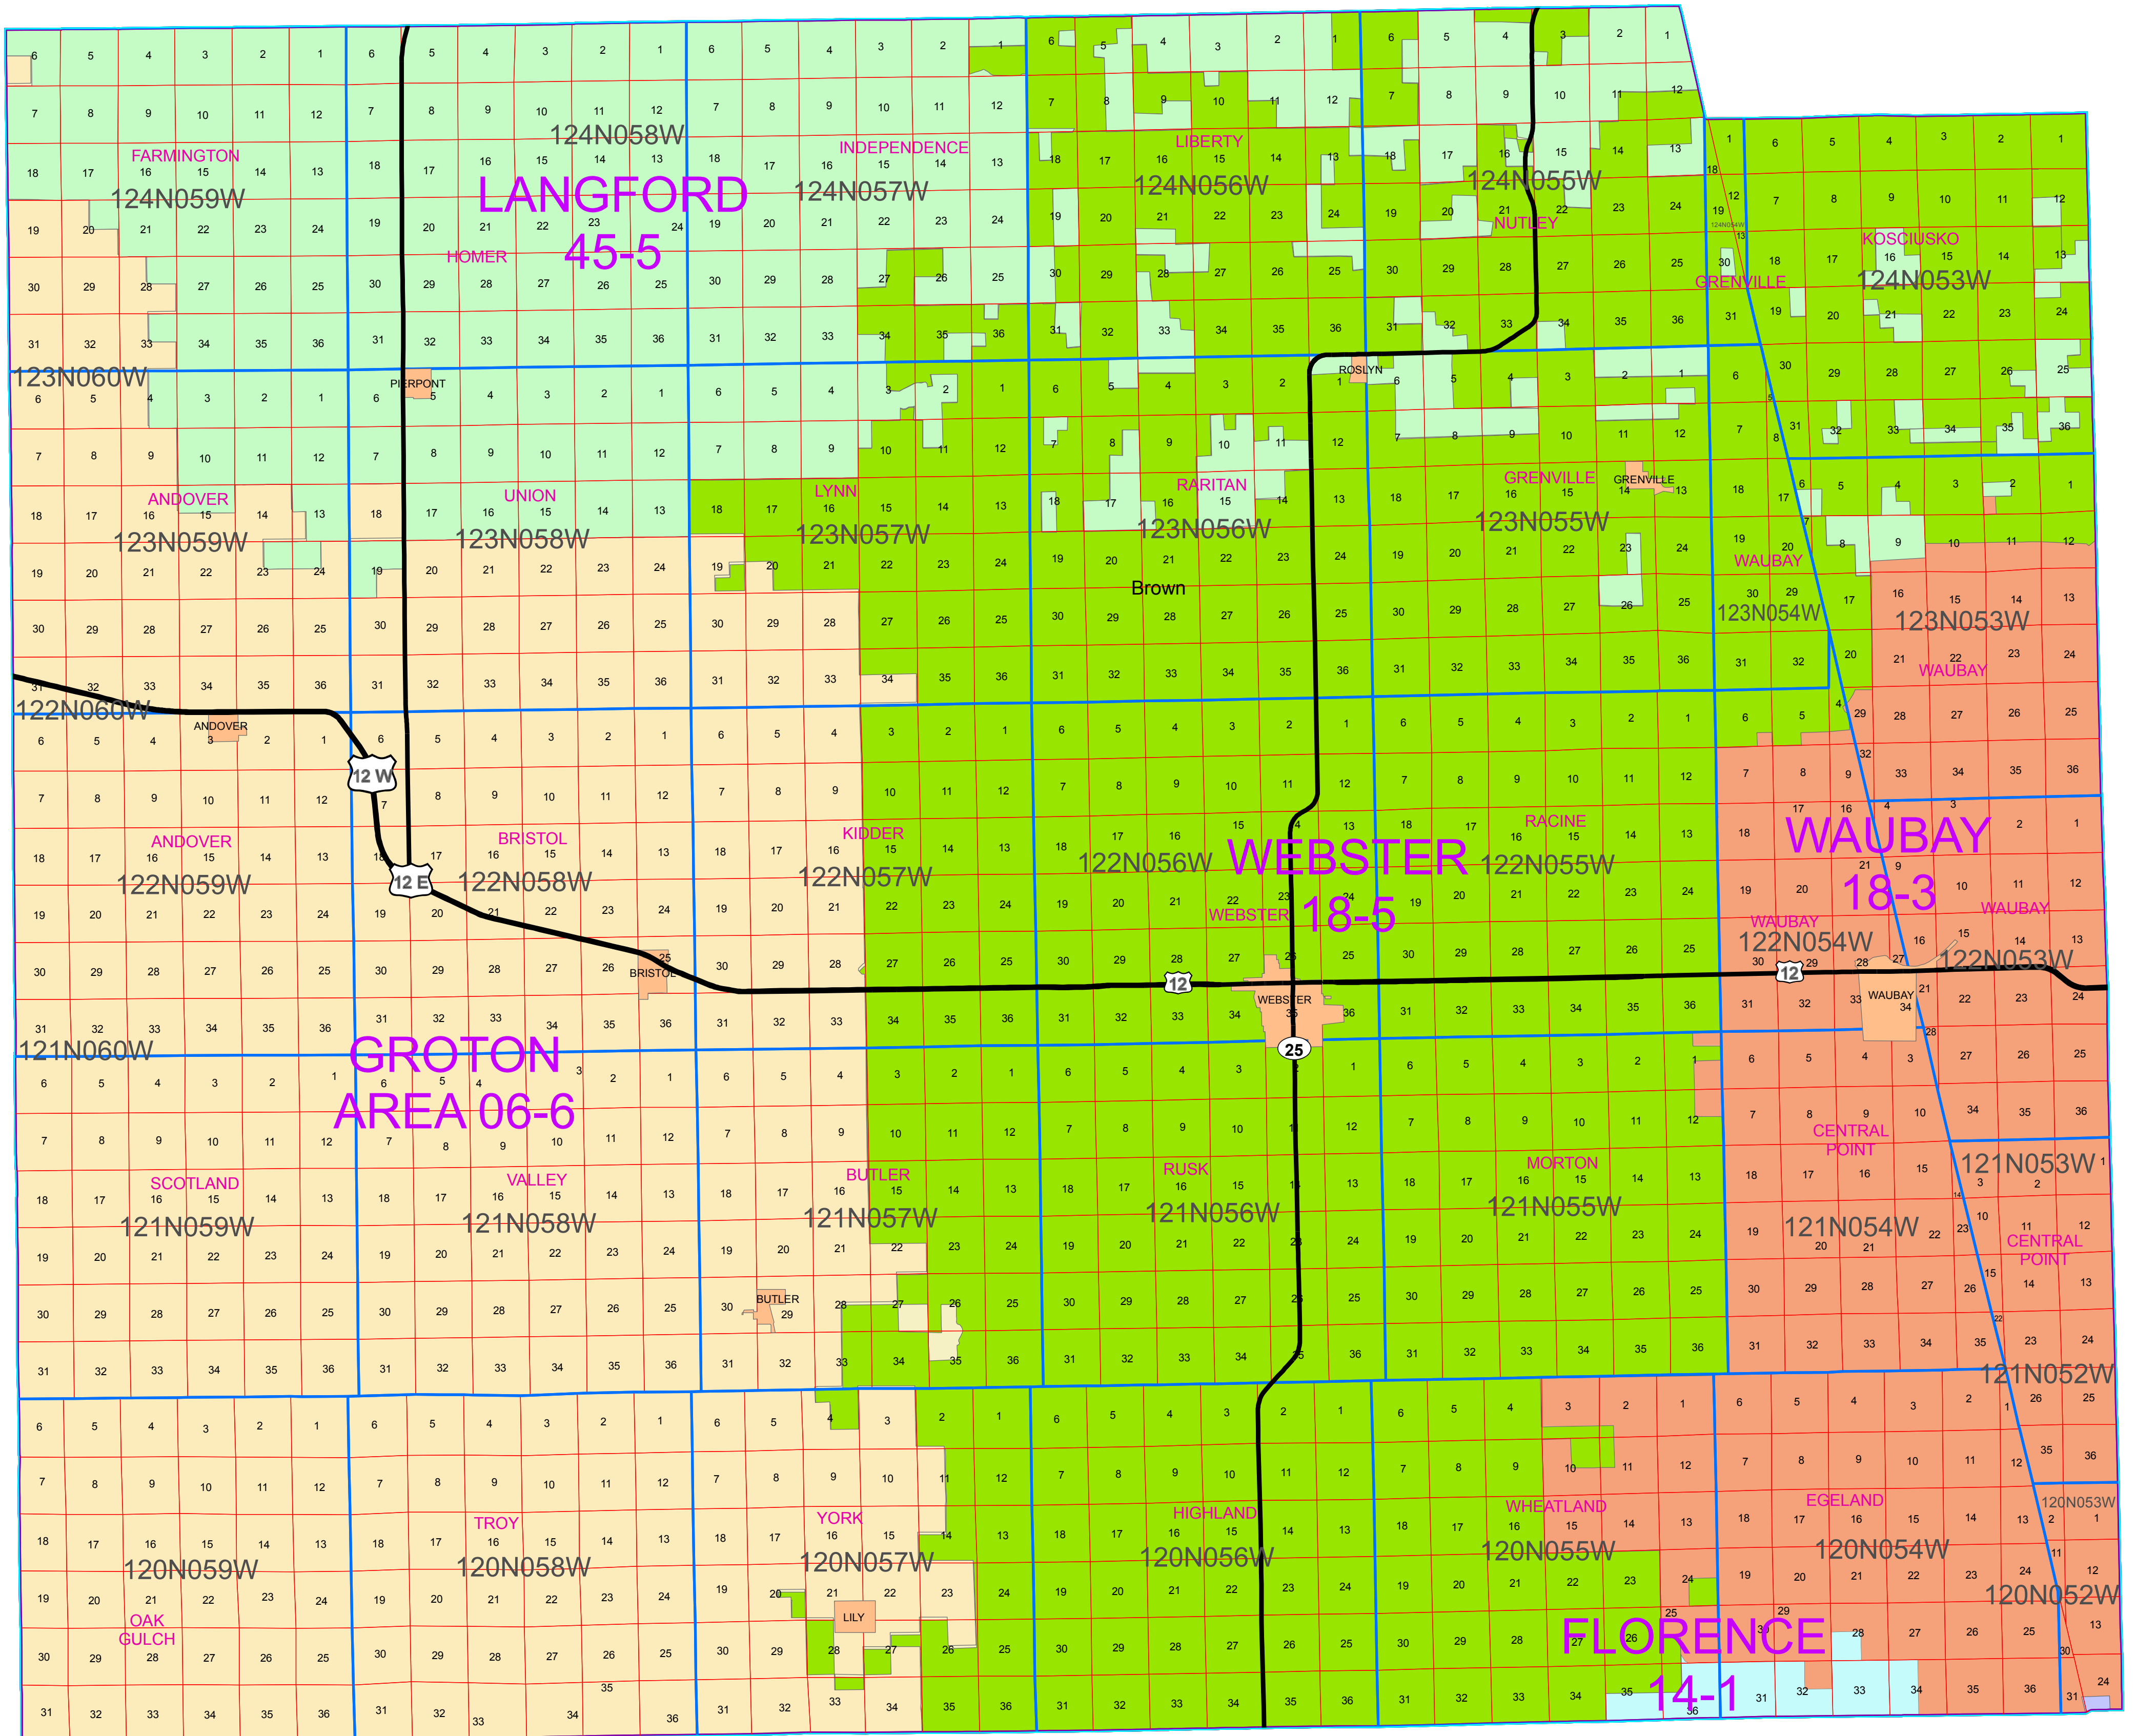

# Day County School Districts

- WAUBAY 18-3
- GROTON AREA 06-6
- FLORENCE 14-1
- LANGFORD 45-5
- WEBSTER 18-5

NOTE: THIS MAP IS FOR REFERENCE ONLY  
 Although every effort has been made to ensure the accuracy of information, errors and conditions originating from the physical sources used to develop the database may be reflected in the data supplied. The end user must be aware of the data conditions and ultimately bear responsibility for the appropriate use of the information with respect to possible errors, original scale, collection methodology, currency of data, and other conditions specific to certain data.