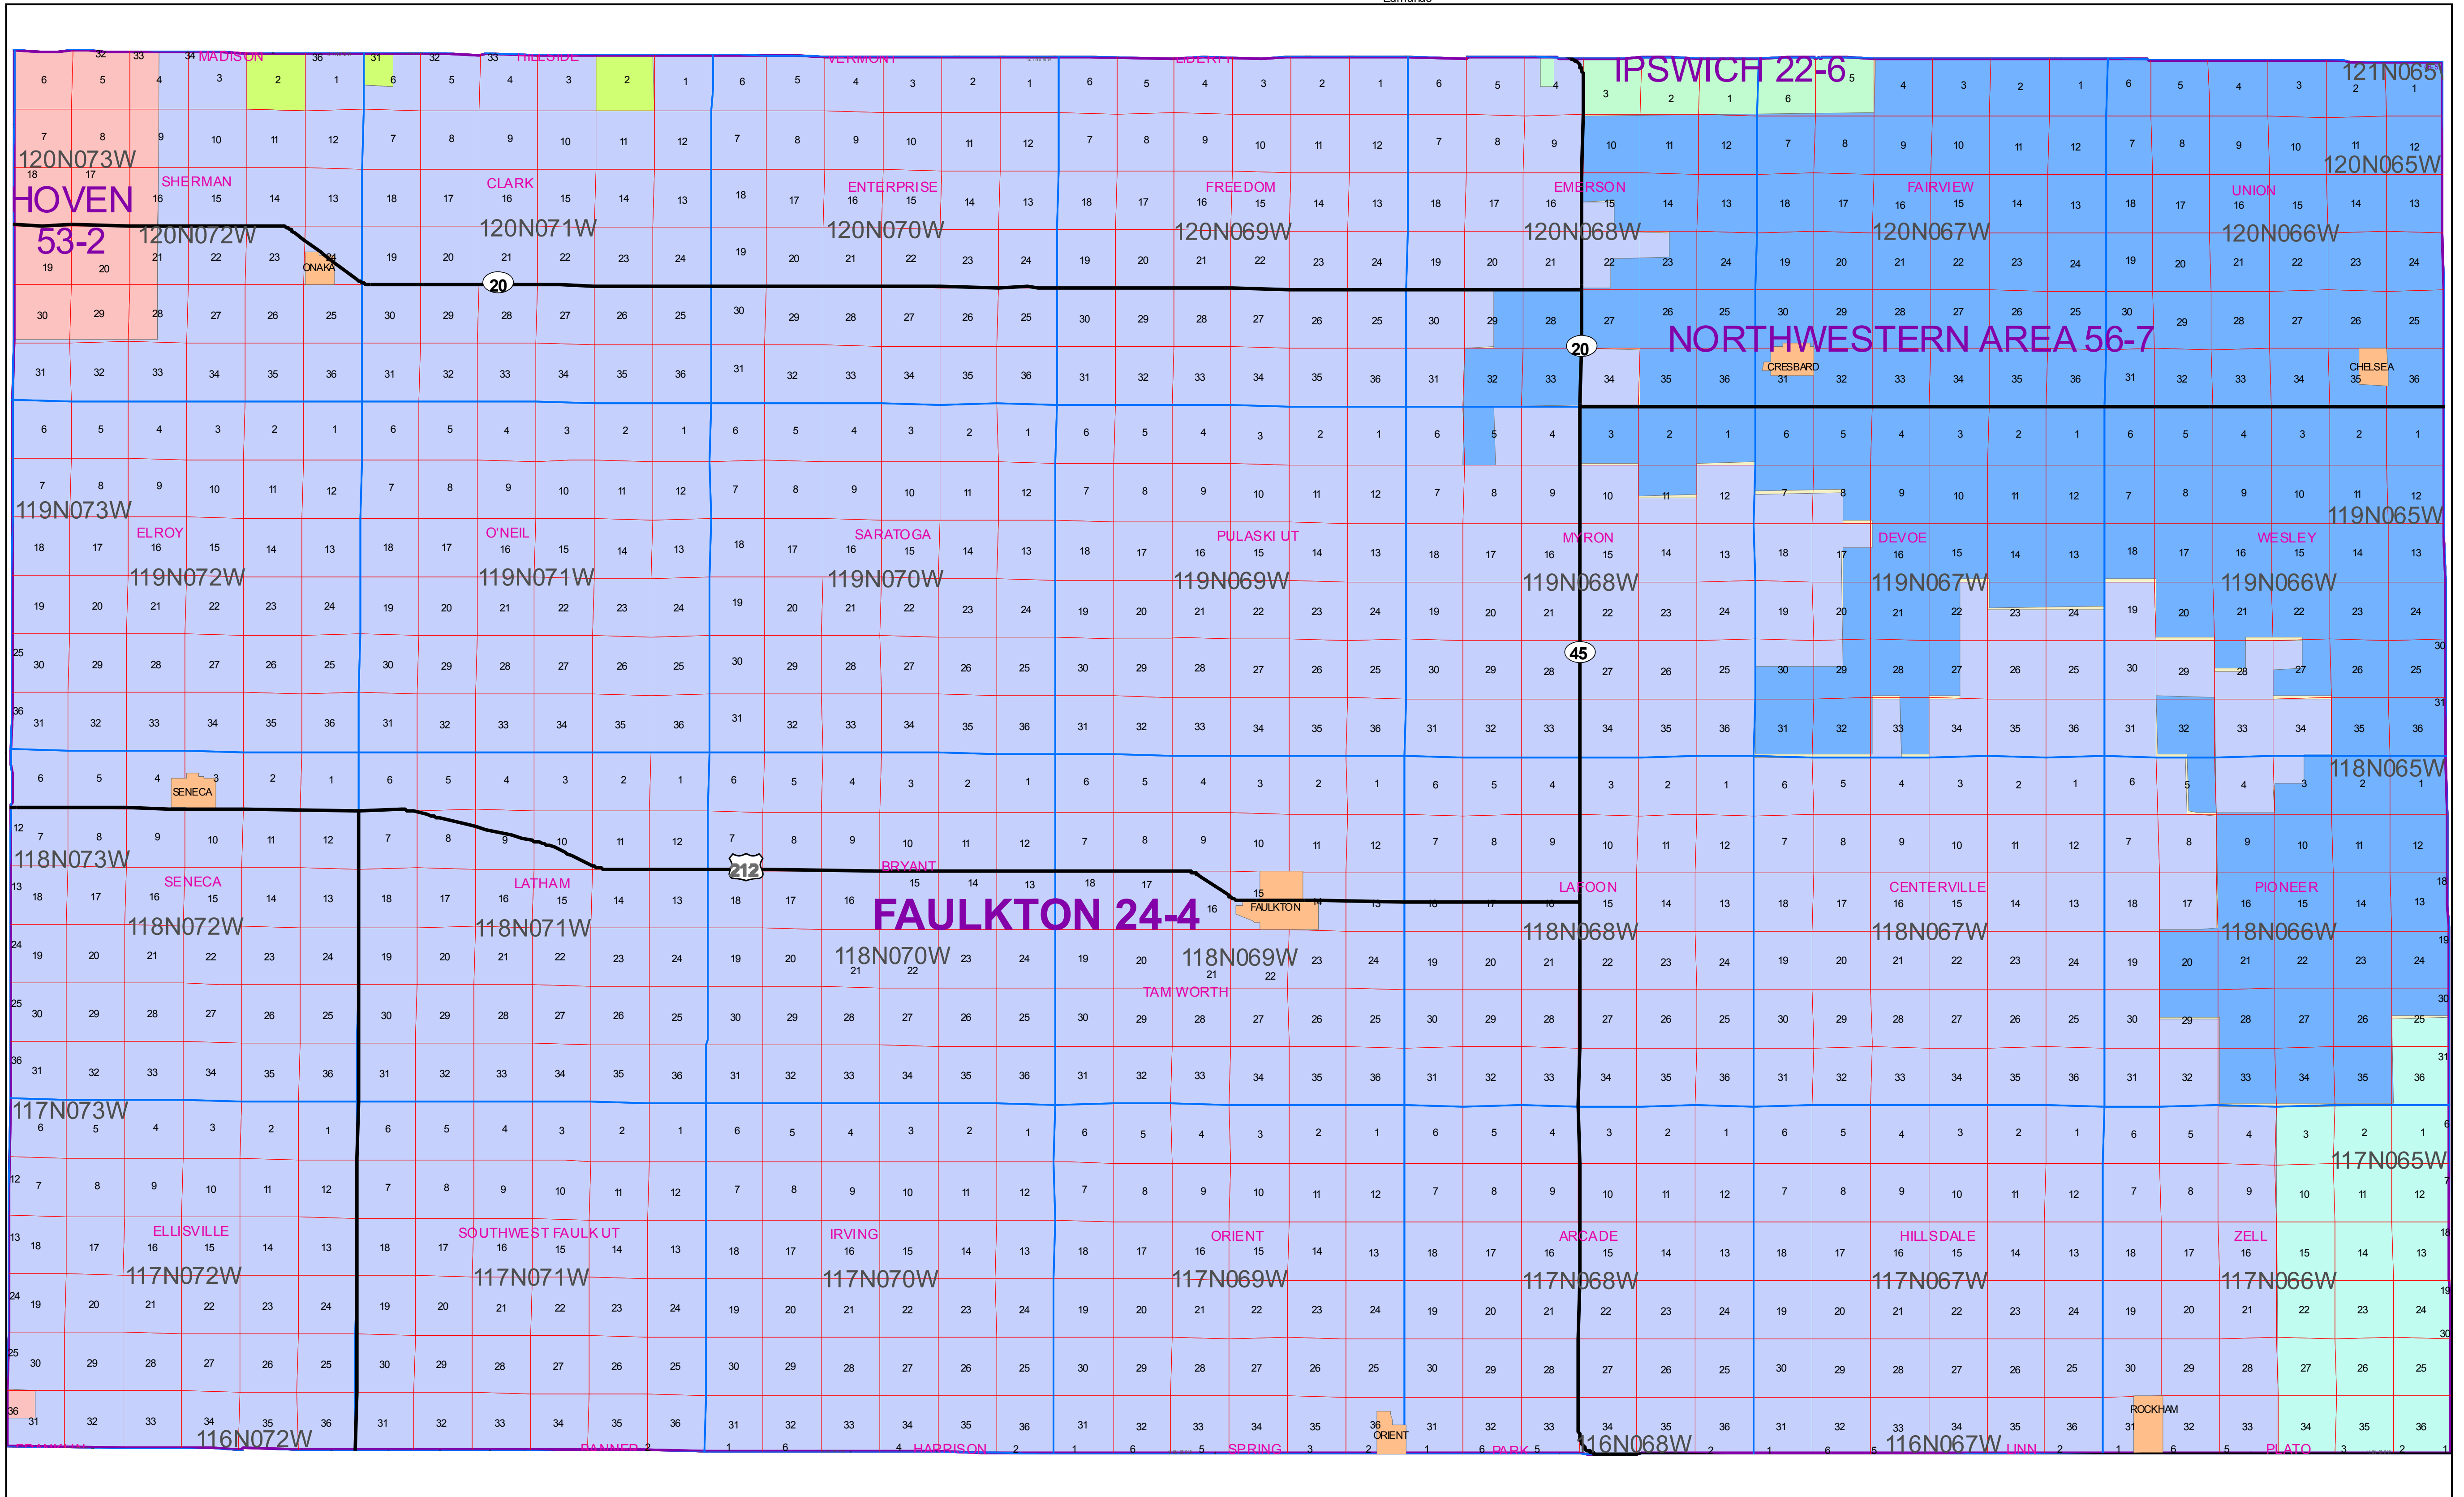

# Faulk County School Districts

Edmunds

- NORTHWESTERN AREA 56-7
- REDFIELD 56-4
- FAULKTON 24-4
- HOVEN 53-2
- EDMUNDS CENTRAL 22-5

NOTE: THIS MAP IS FOR REFERENCE ONLY  
 Although every effort has been made to ensure the accuracy of information, errors and conditions originating from the physical sources used to develop the database may be reflected in the data supplied. The end user must be aware of the data conditions and ultimately bear responsibility for the appropriate use of the information with respect to possible errors, original scale, collection methodology, currency of data, and other conditions specific to certain data.