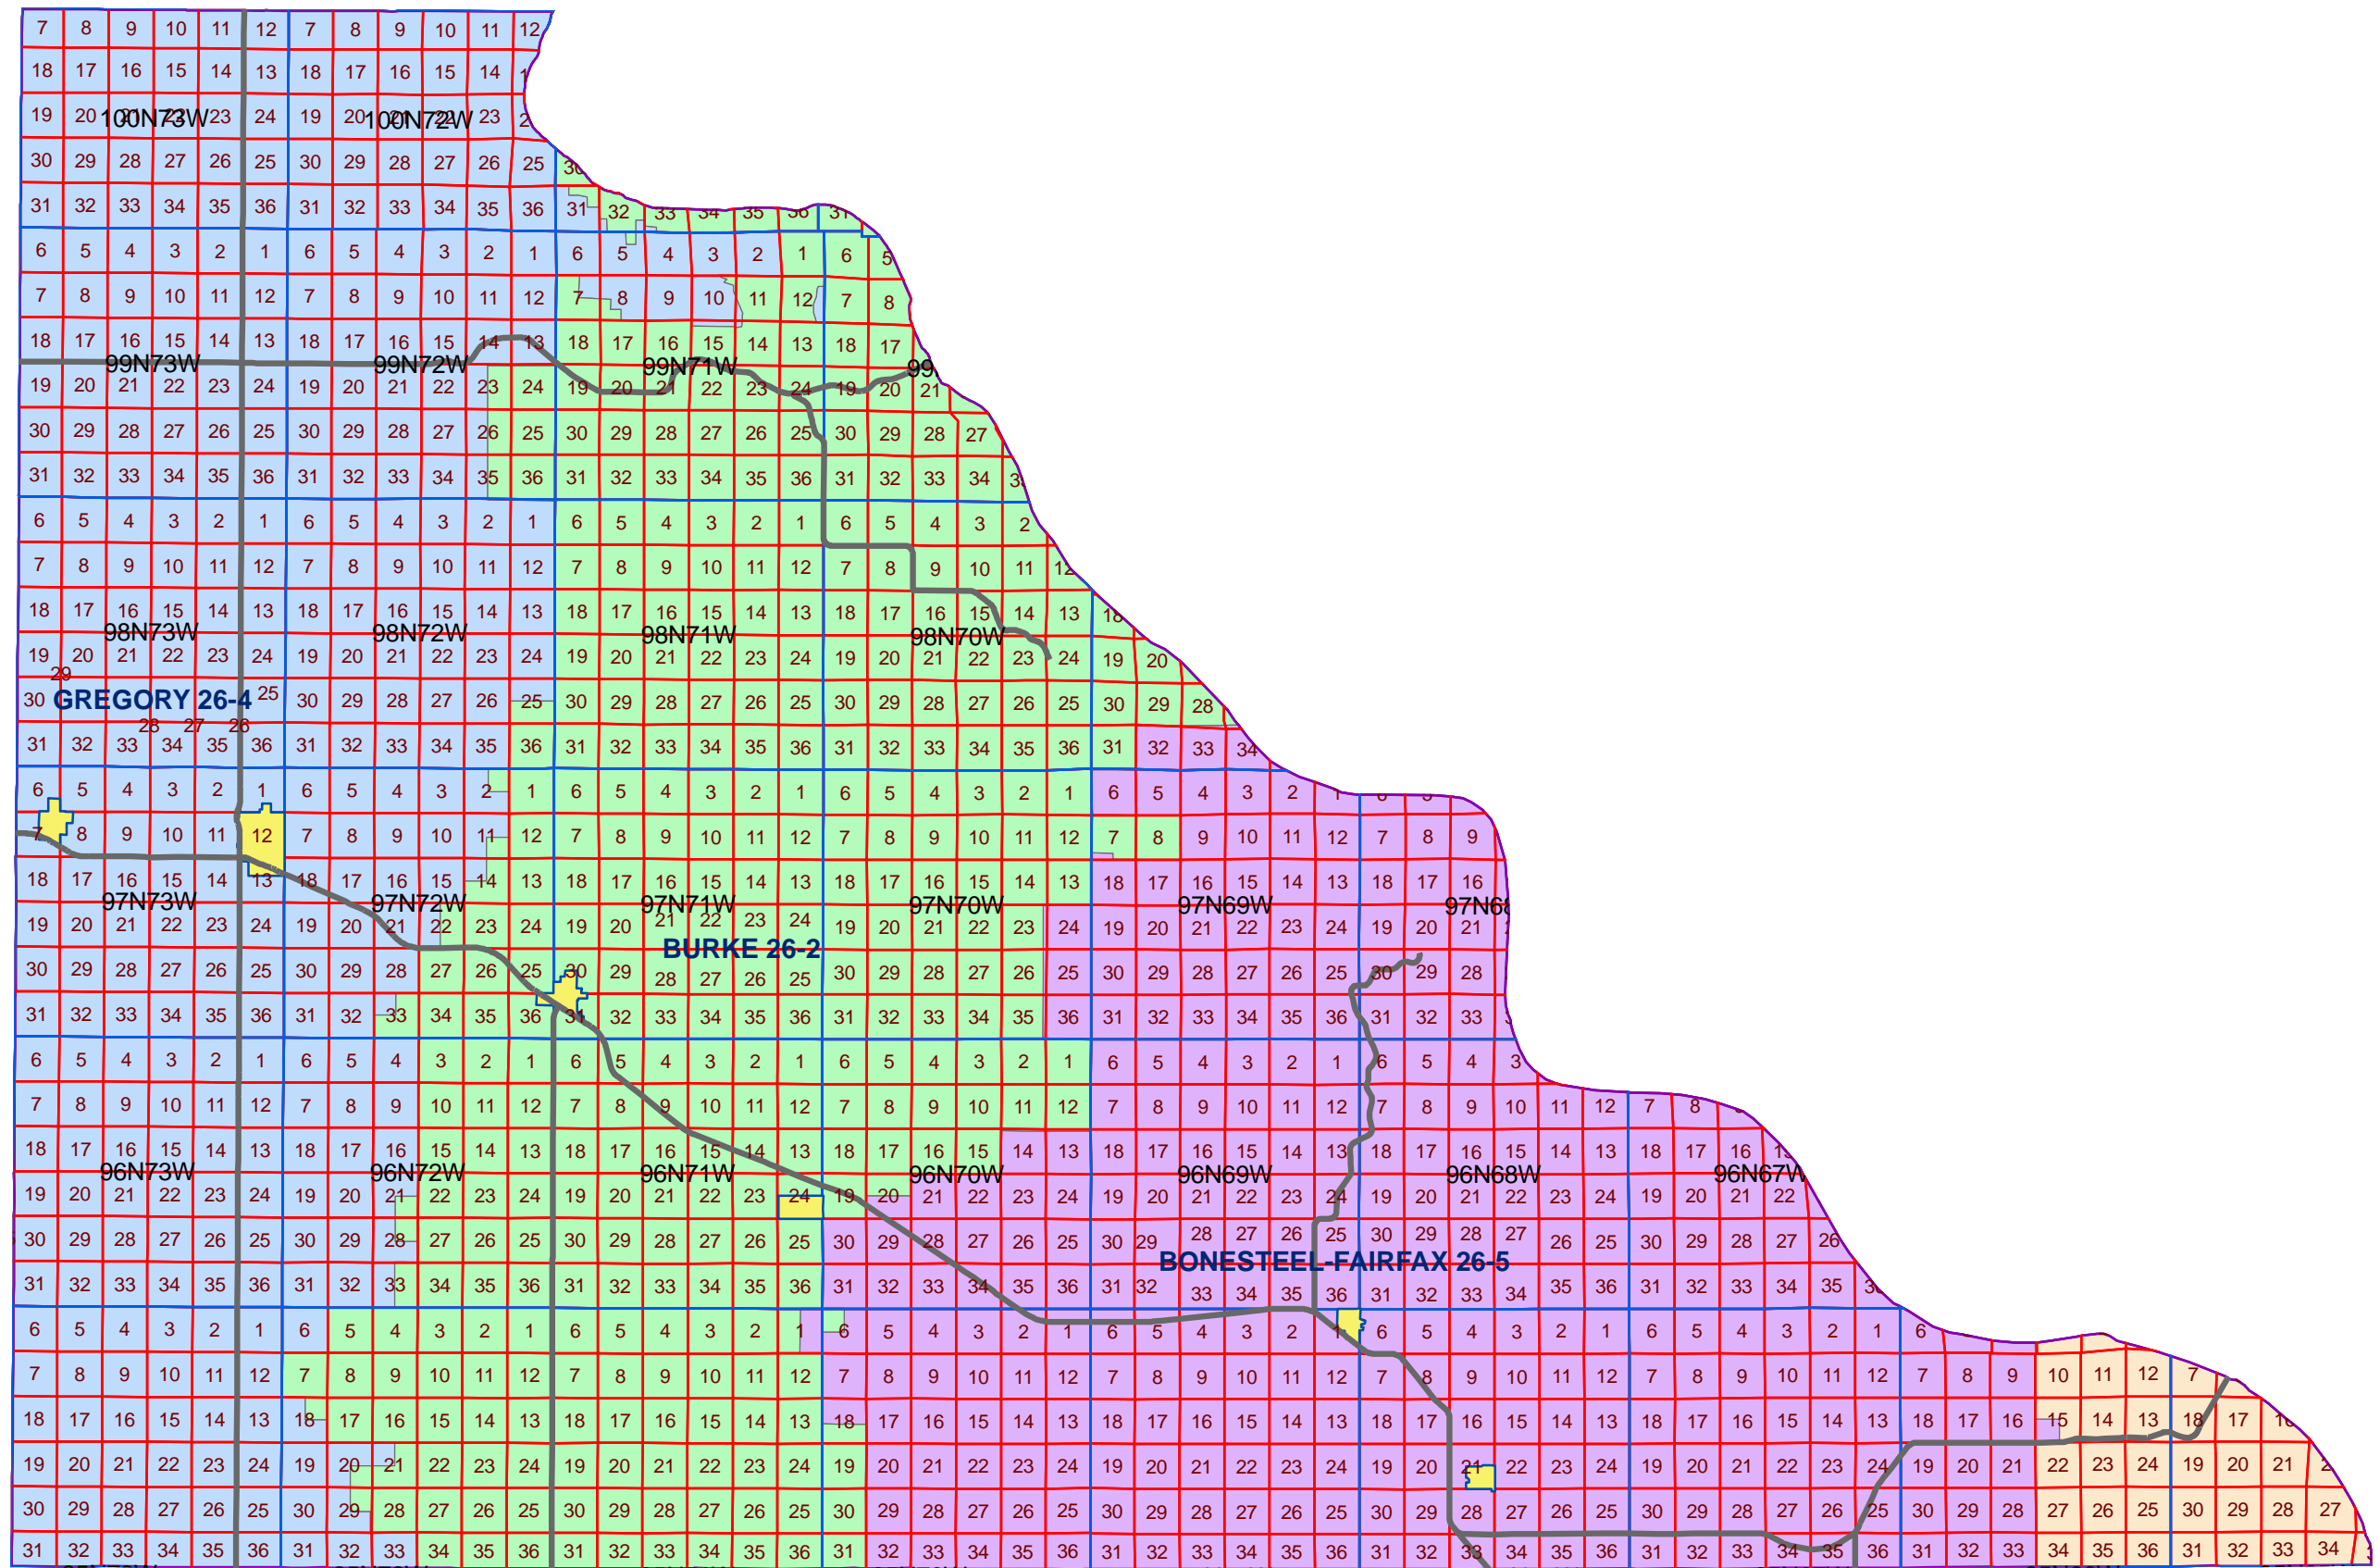

# Gregory County School Districts

0 2.5 5 7.5 10 12.5 Miles

## School Districts

- ANDES CENTRAL 11-1
- BONESTEEL-FAIRFAX 26-5
- BURKE 26-2
- GREGORY 26-4

**NOTE: THIS MAP IS FOR REFERENCE ONLY**  
 Although every effort has been made to ensure the accuracy of information, errors and conditions originating from the physical sources used to develop the database may be reflected in the data supplied. The end user must be aware of the data conditions and ultimately bear responsibility for the appropriate use of the information with respect to possible errors, original scale, collection methodology, currency of data, and other conditions specific to certain data.