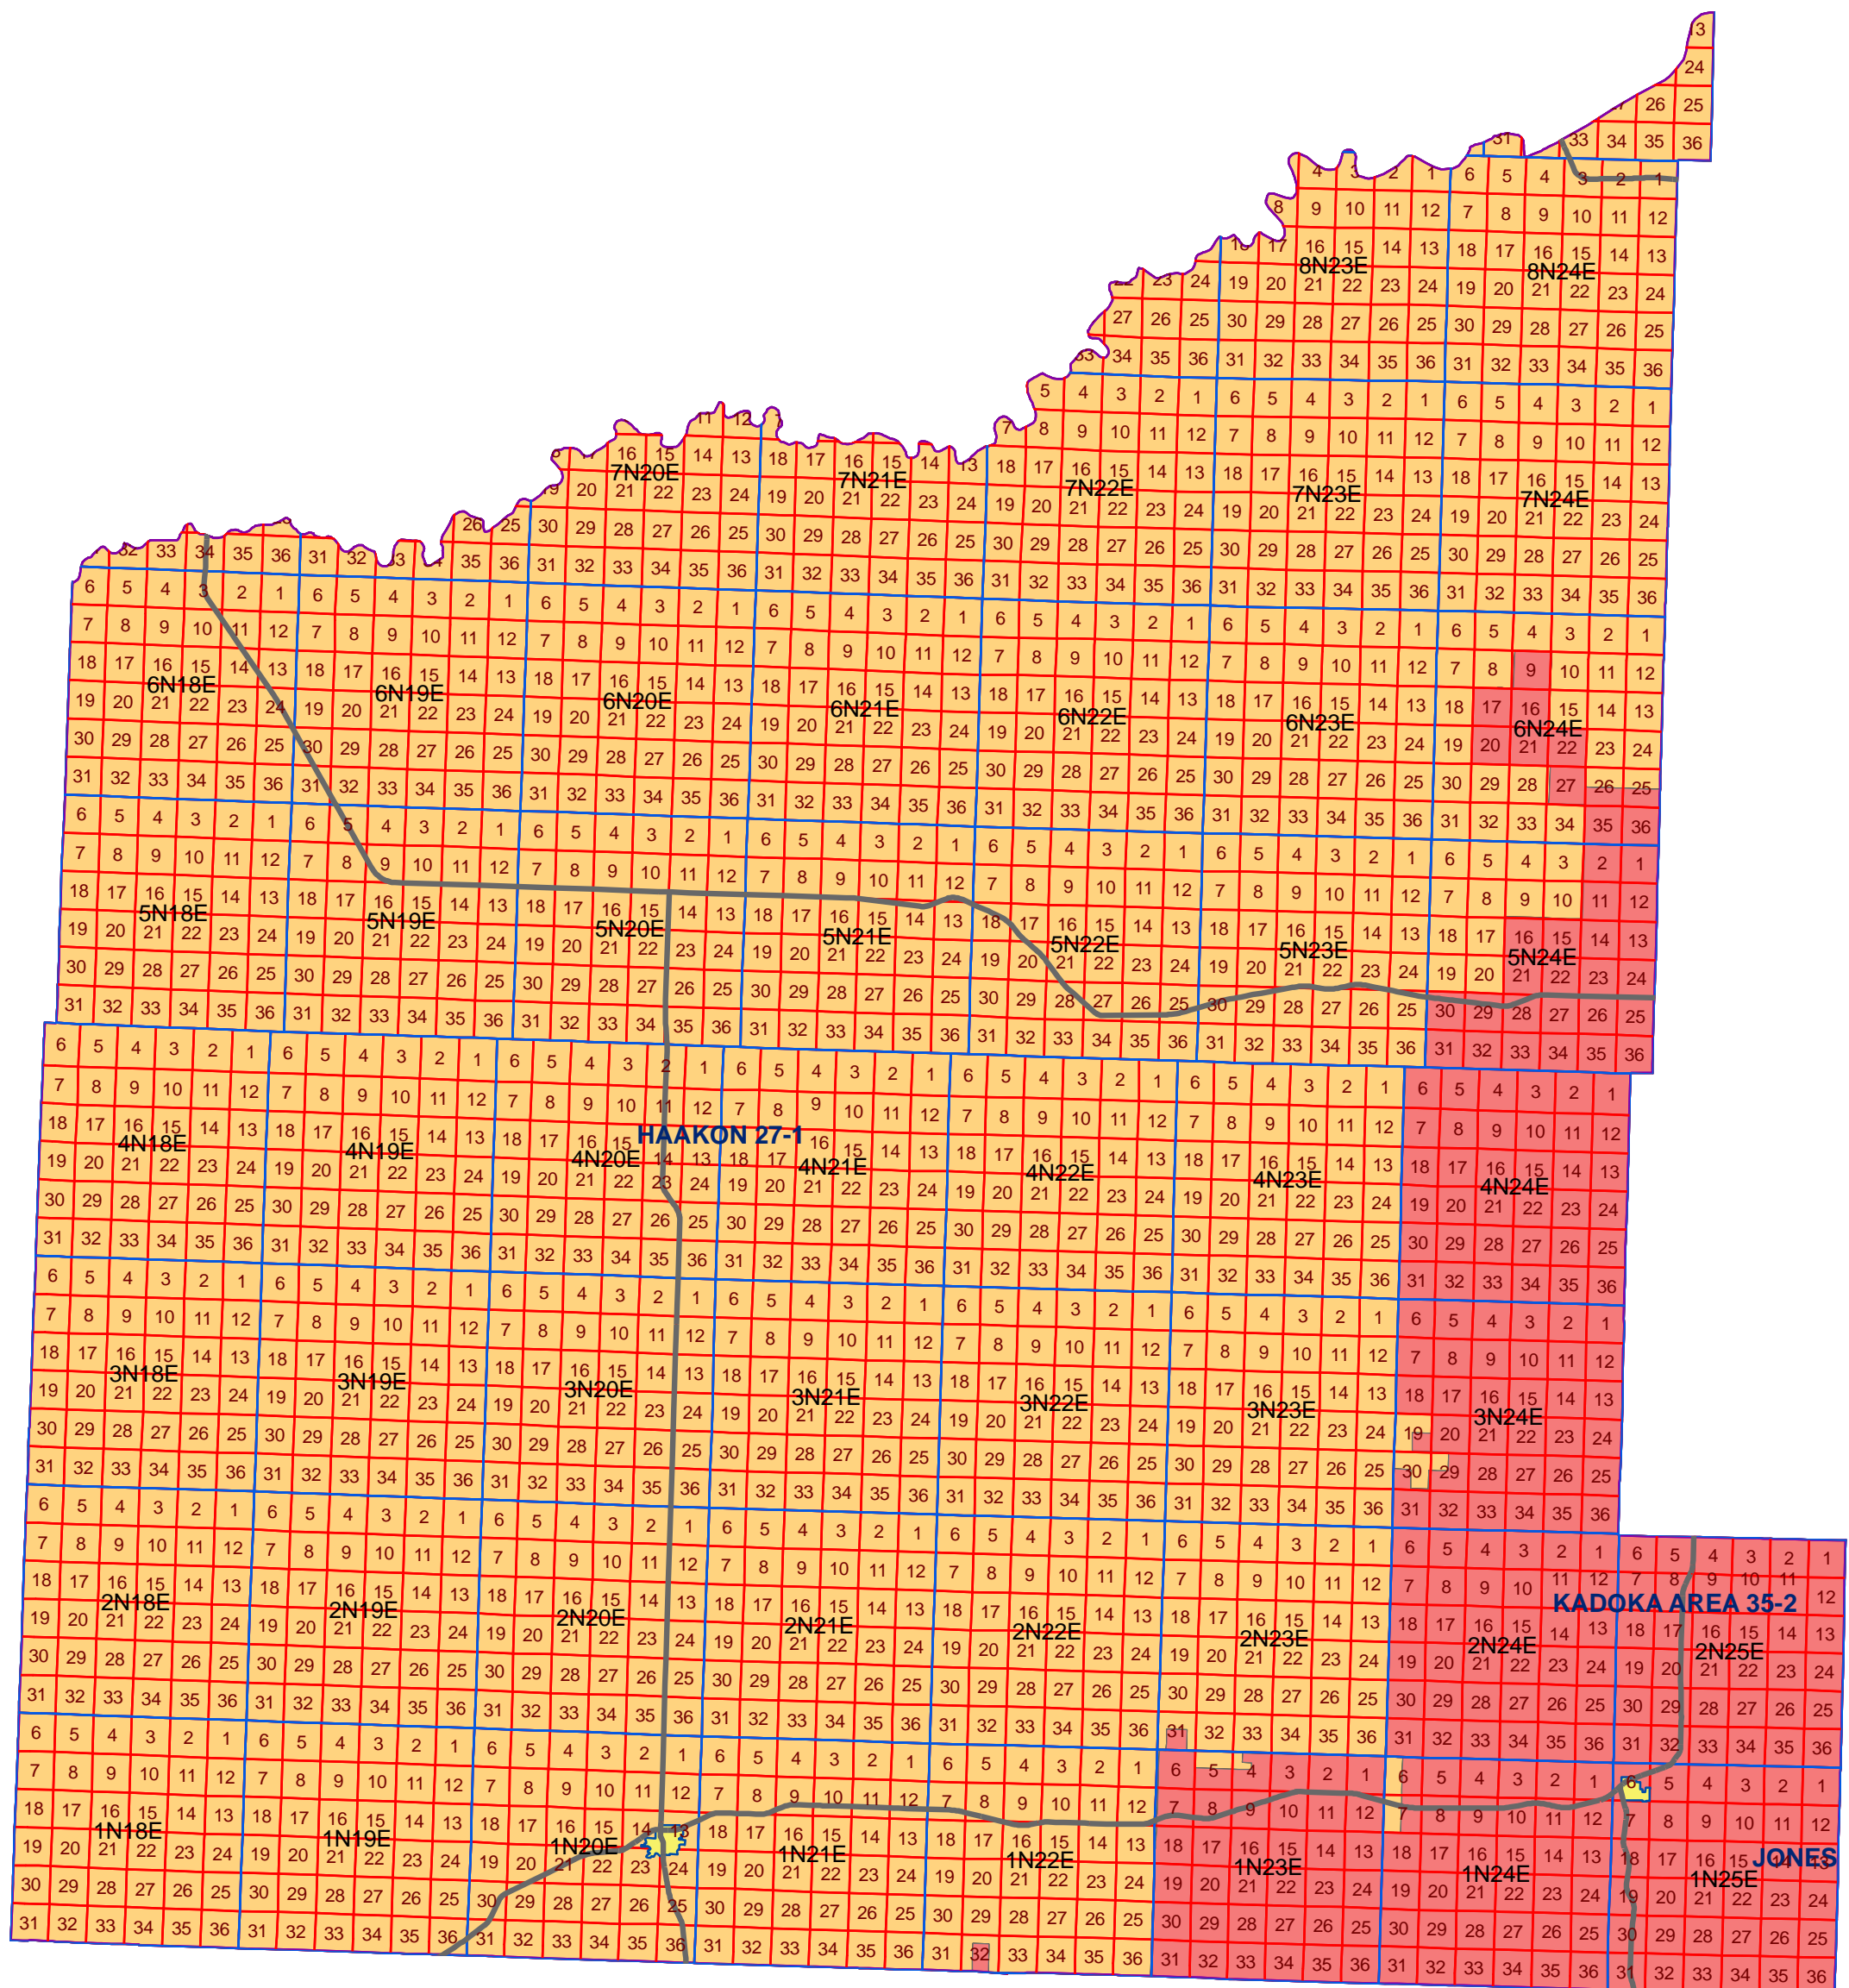

# Haakon County School Districts

## School Districts

- KADOKA AREA 35-2
- HAAKON 27-1

NOTE: THIS MAP IS FOR REFERENCE ONLY  
Although every effort has been made to ensure the accuracy of information, errors and conditions originating from the physical sources used to develop the database may be reflected in the data supplied. The end user must be aware of the data conditions and ultimately bear responsibility for the appropriate use of the information with respect to possible errors, original scale, collection methodology, currency of data, and other conditions specific to certain data.