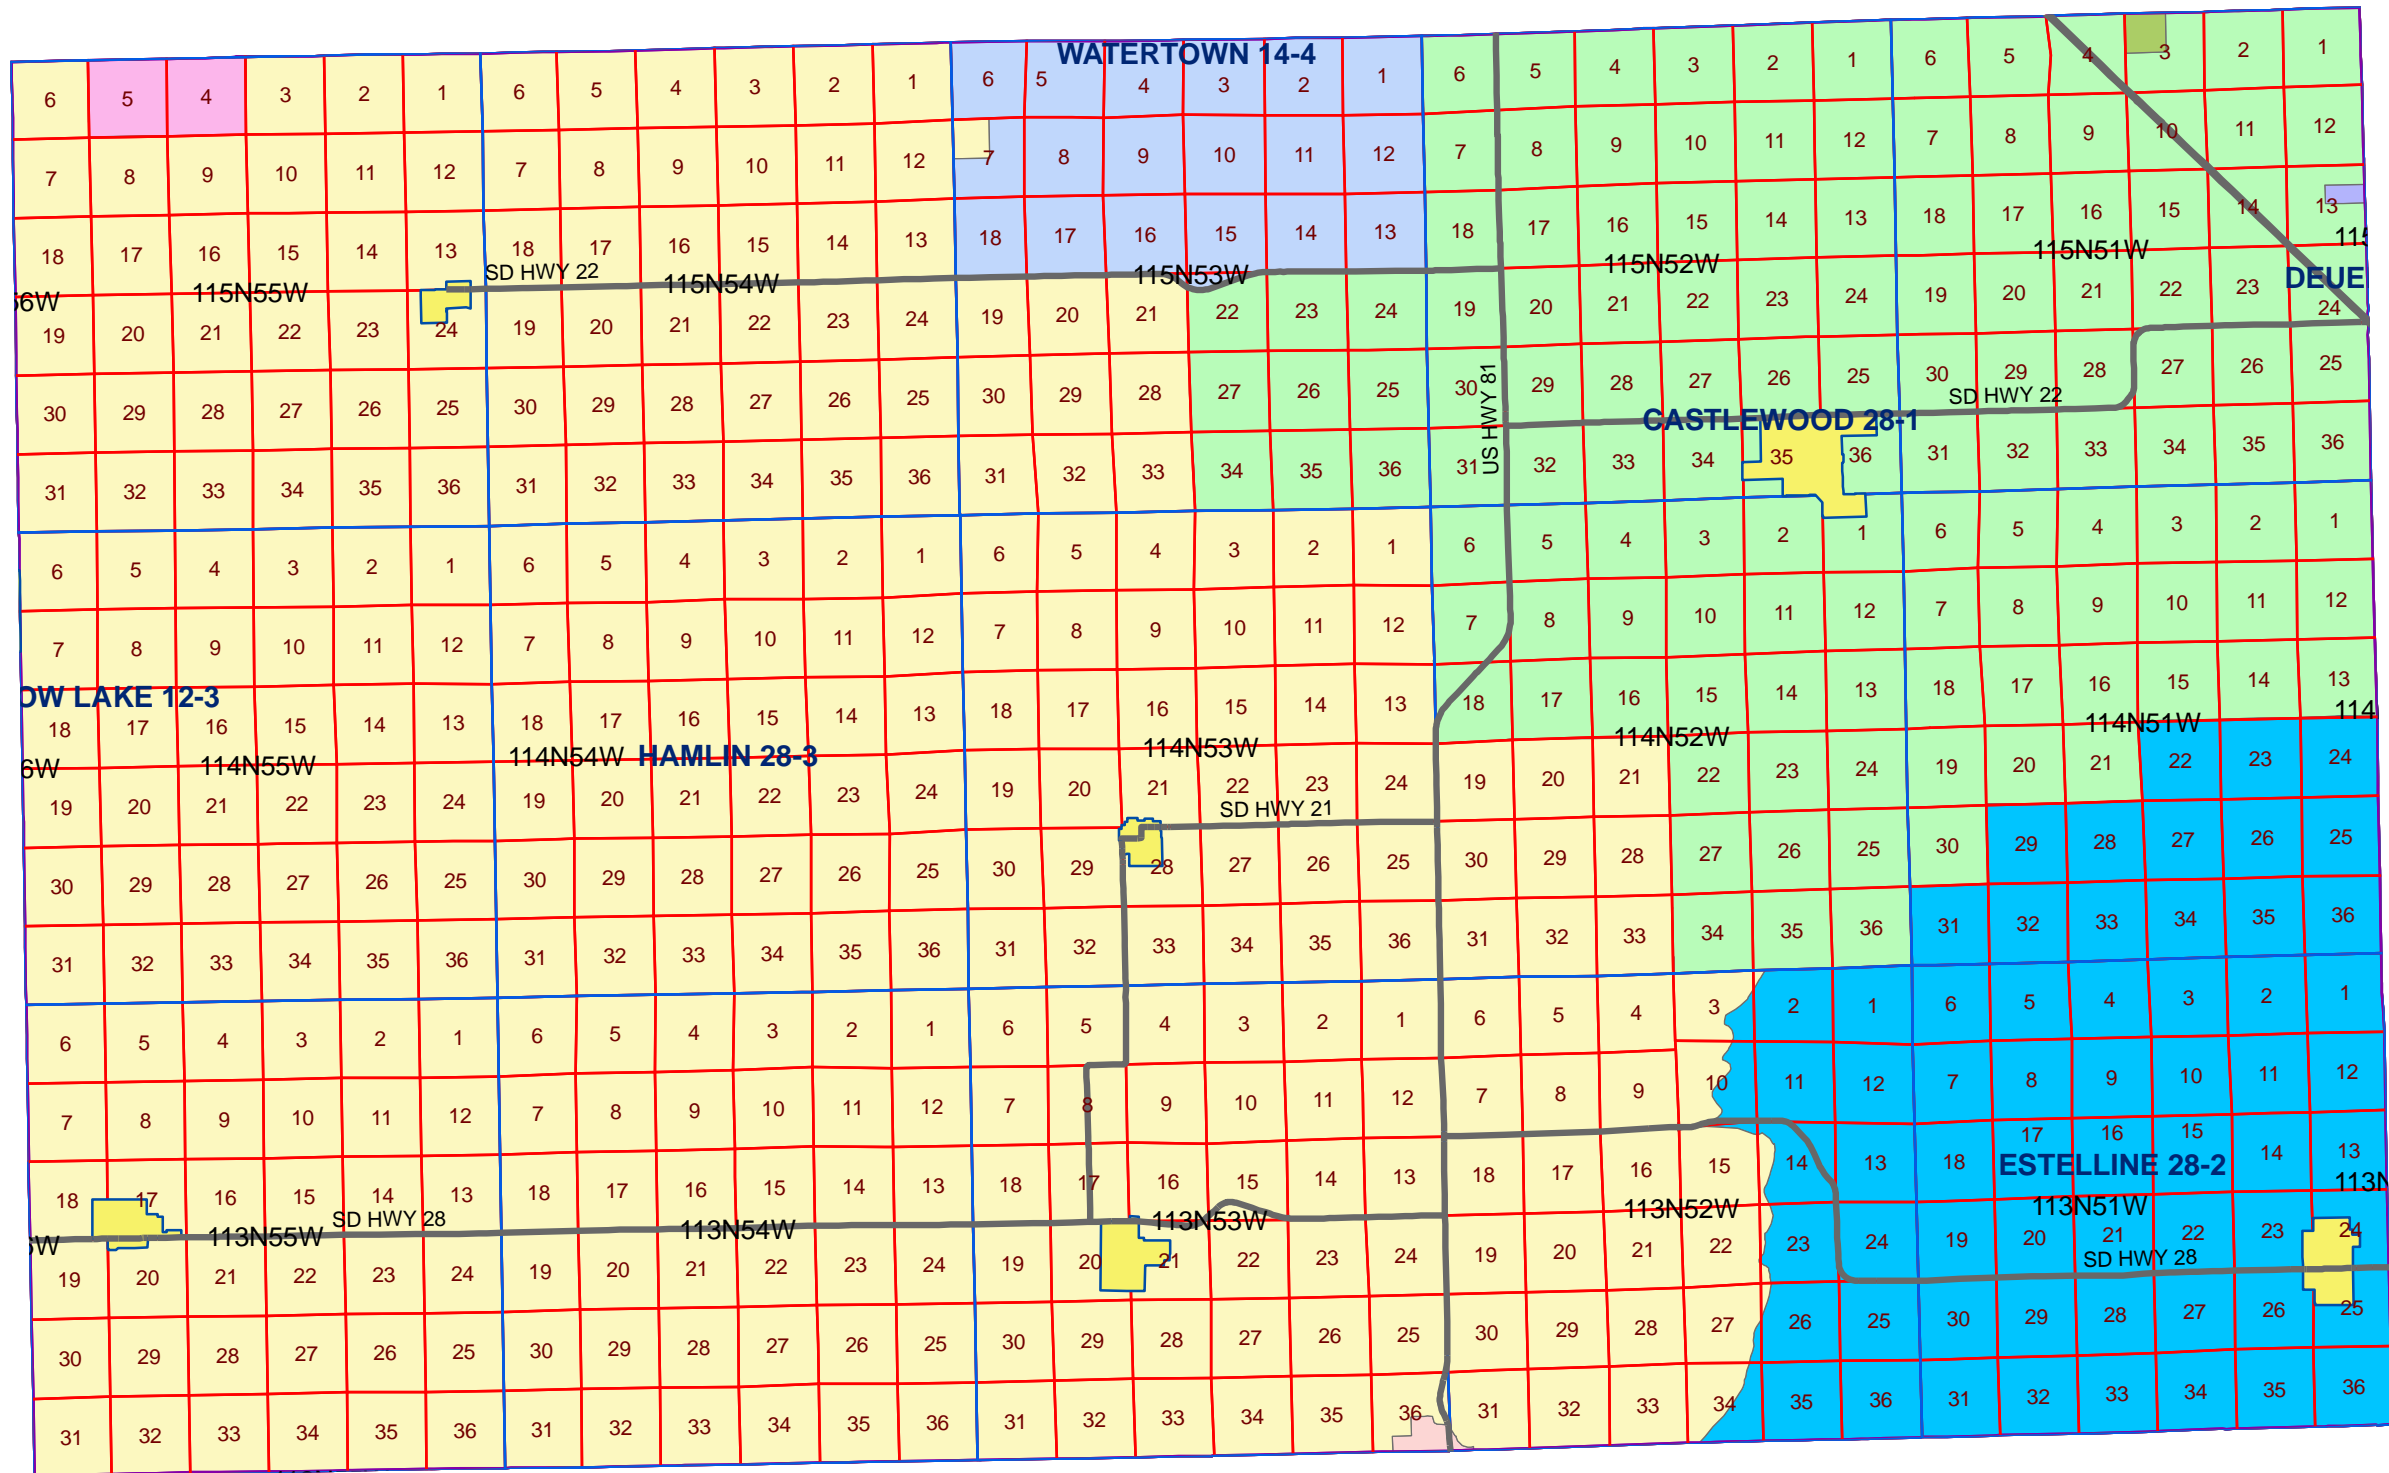

Hamlin County School Districts

Prepared July 2008

School Districts

- ARLINGTON 38-1
- CASTLEWOOD 28-1
- DEUEL 19-4
- ESTELLINE 28-2
- HAMLIN 28-3
- HENRY 14-2
- WATERTOWN 14-4
- WAVERLY 14-5

NOTE: THIS MAP IS FOR REFERENCE ONLY
 Although every effort has been made to ensure the accuracy of information, errors and conditions originating from the physical sources used to develop the database may be reflected in the data supplied. The end user must be aware of the data conditions and ultimately bear responsibility for the appropriate use of the information with respect to possible errors, original scale, collection methodology, currency of data, and other conditions specific to certain data.