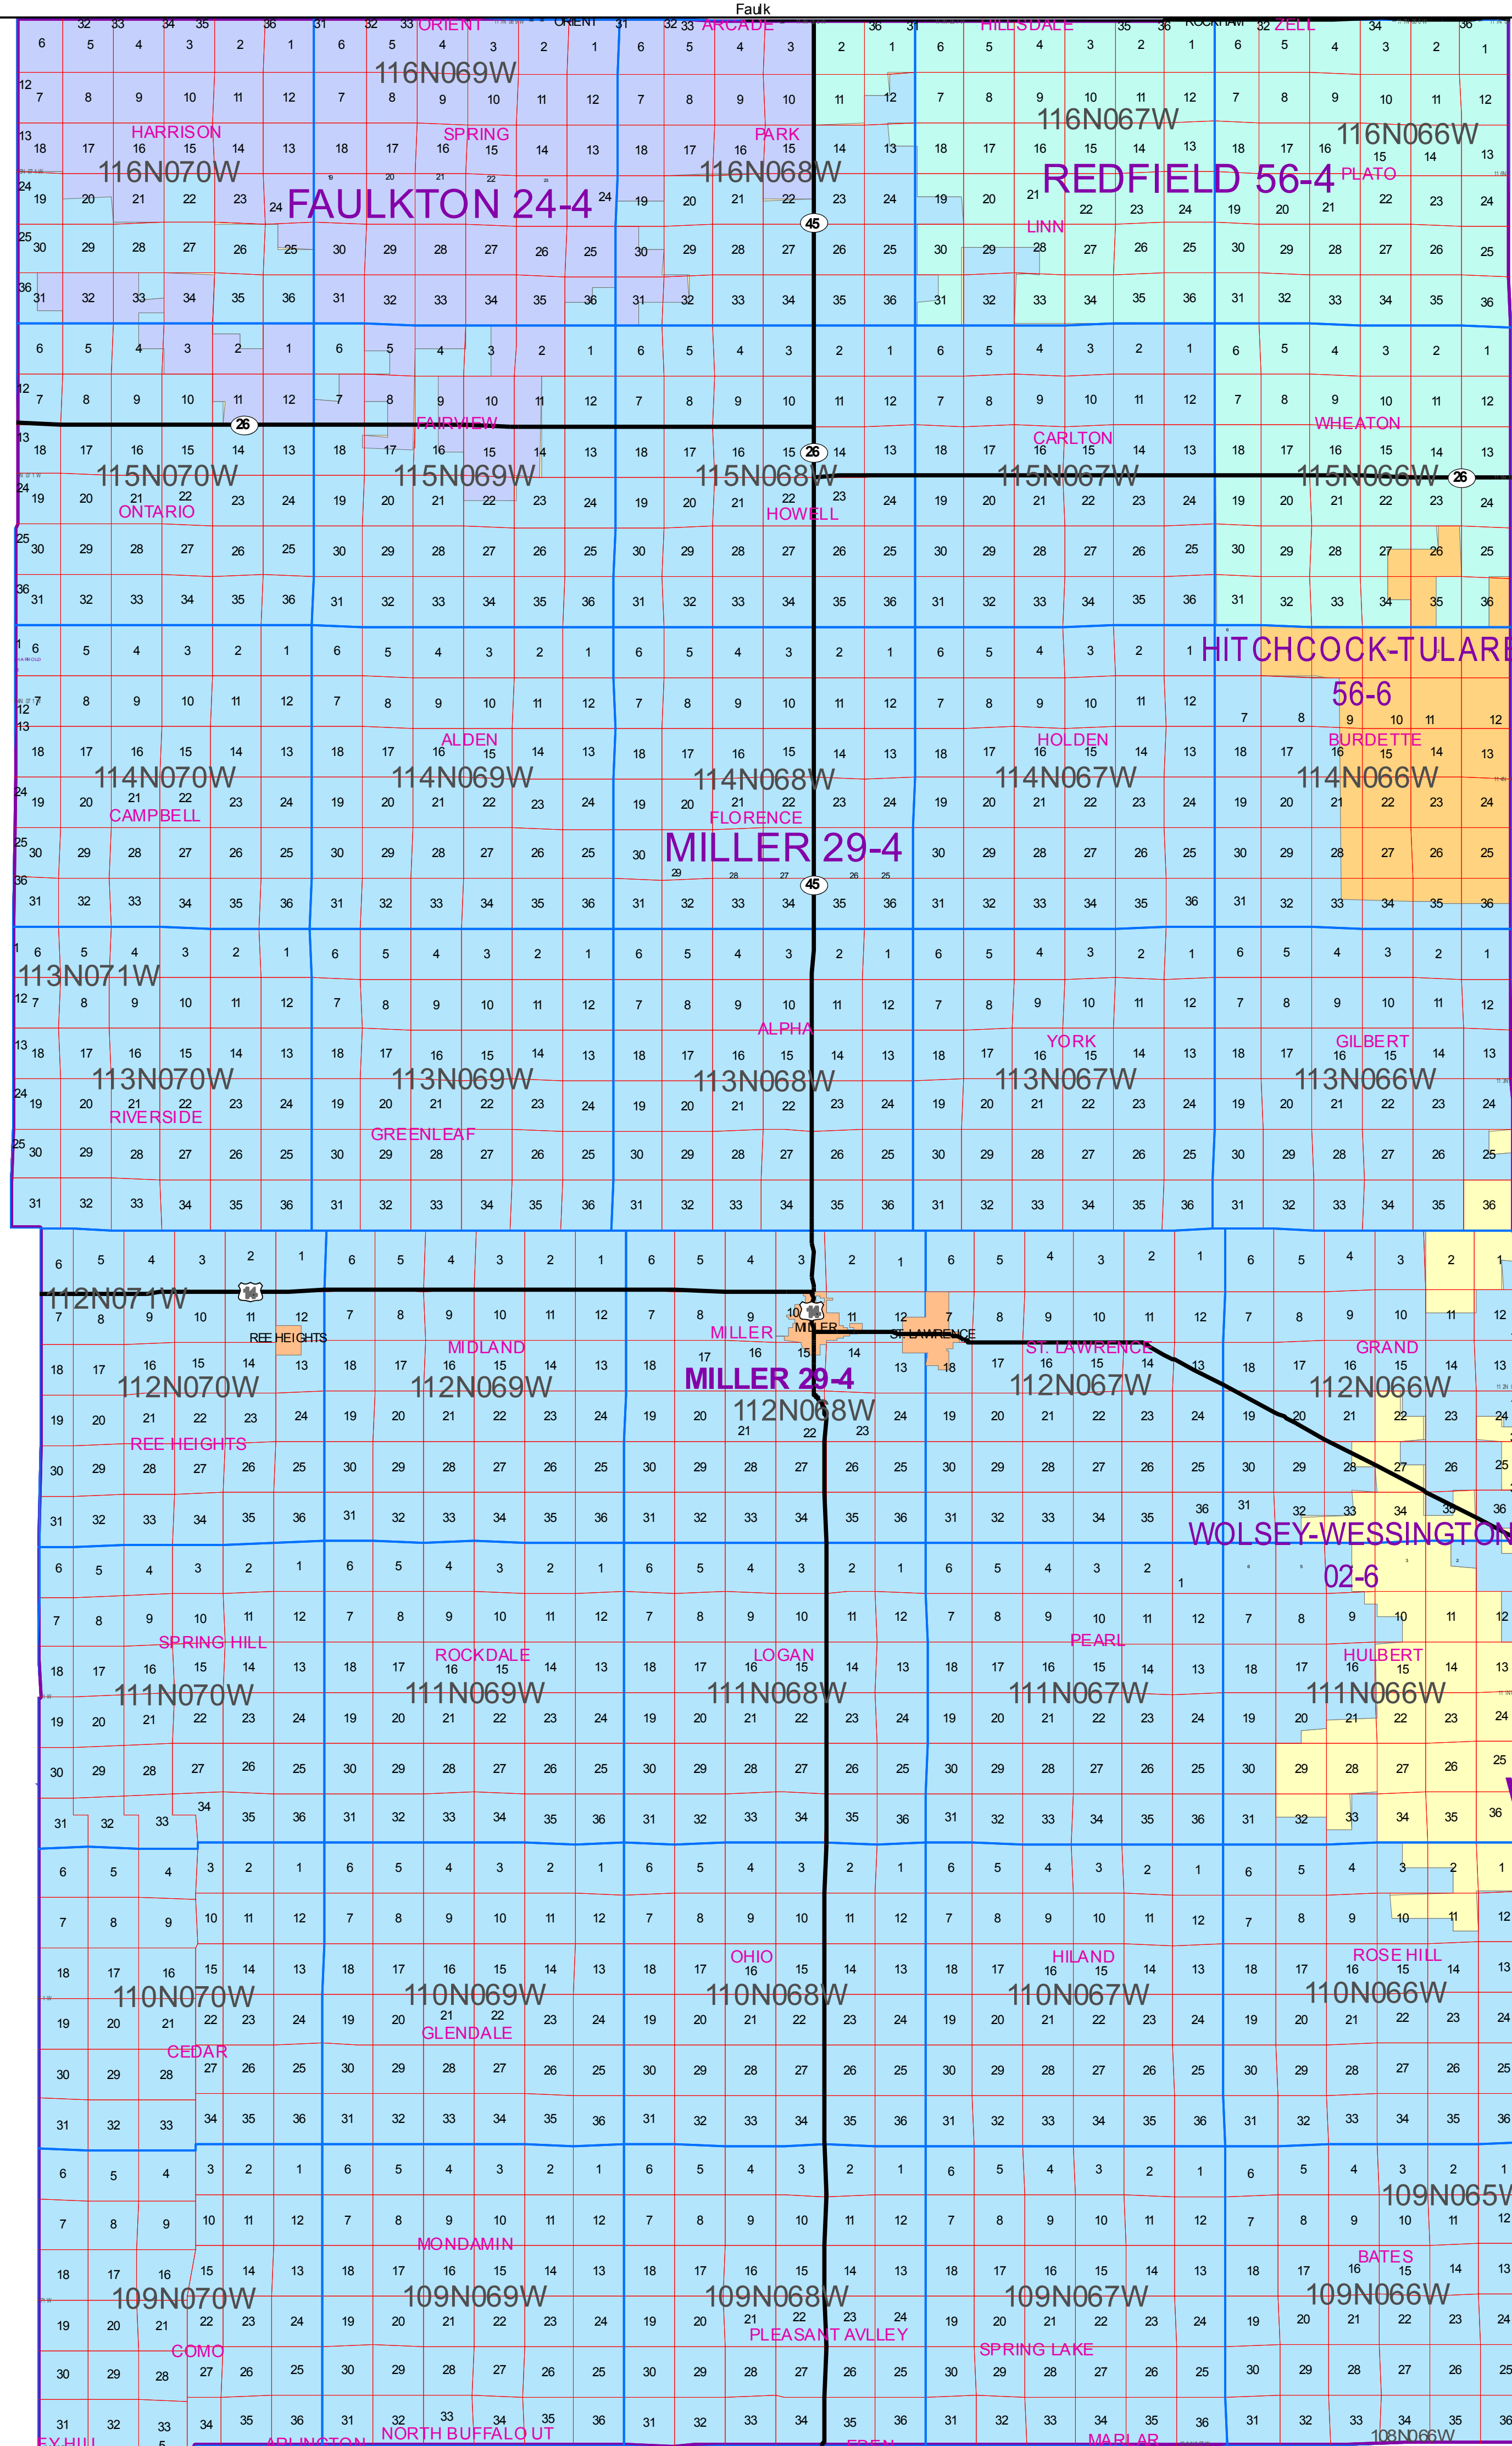

Hand County School Districts

- HITCHCOCK-TULARE 56-6
- WOLSEY-WESSINGTON 02-6
- MILLER 29-4
- REDFIELD 56-4
- FAULKTON 24-4

NOTE: THIS MAP IS FOR REFERENCE ONLY
 Although every effort has been made to ensure the accuracy of information, errors and conditions originating from the physical sources used to develop the database may be reflected in the data supplied. The end user must be aware of the data conditions and ultimately bear responsibility for the appropriate use of the information with respect to possible errors, original scale, collection methodology, currency of data, and other conditions specific to certain data.