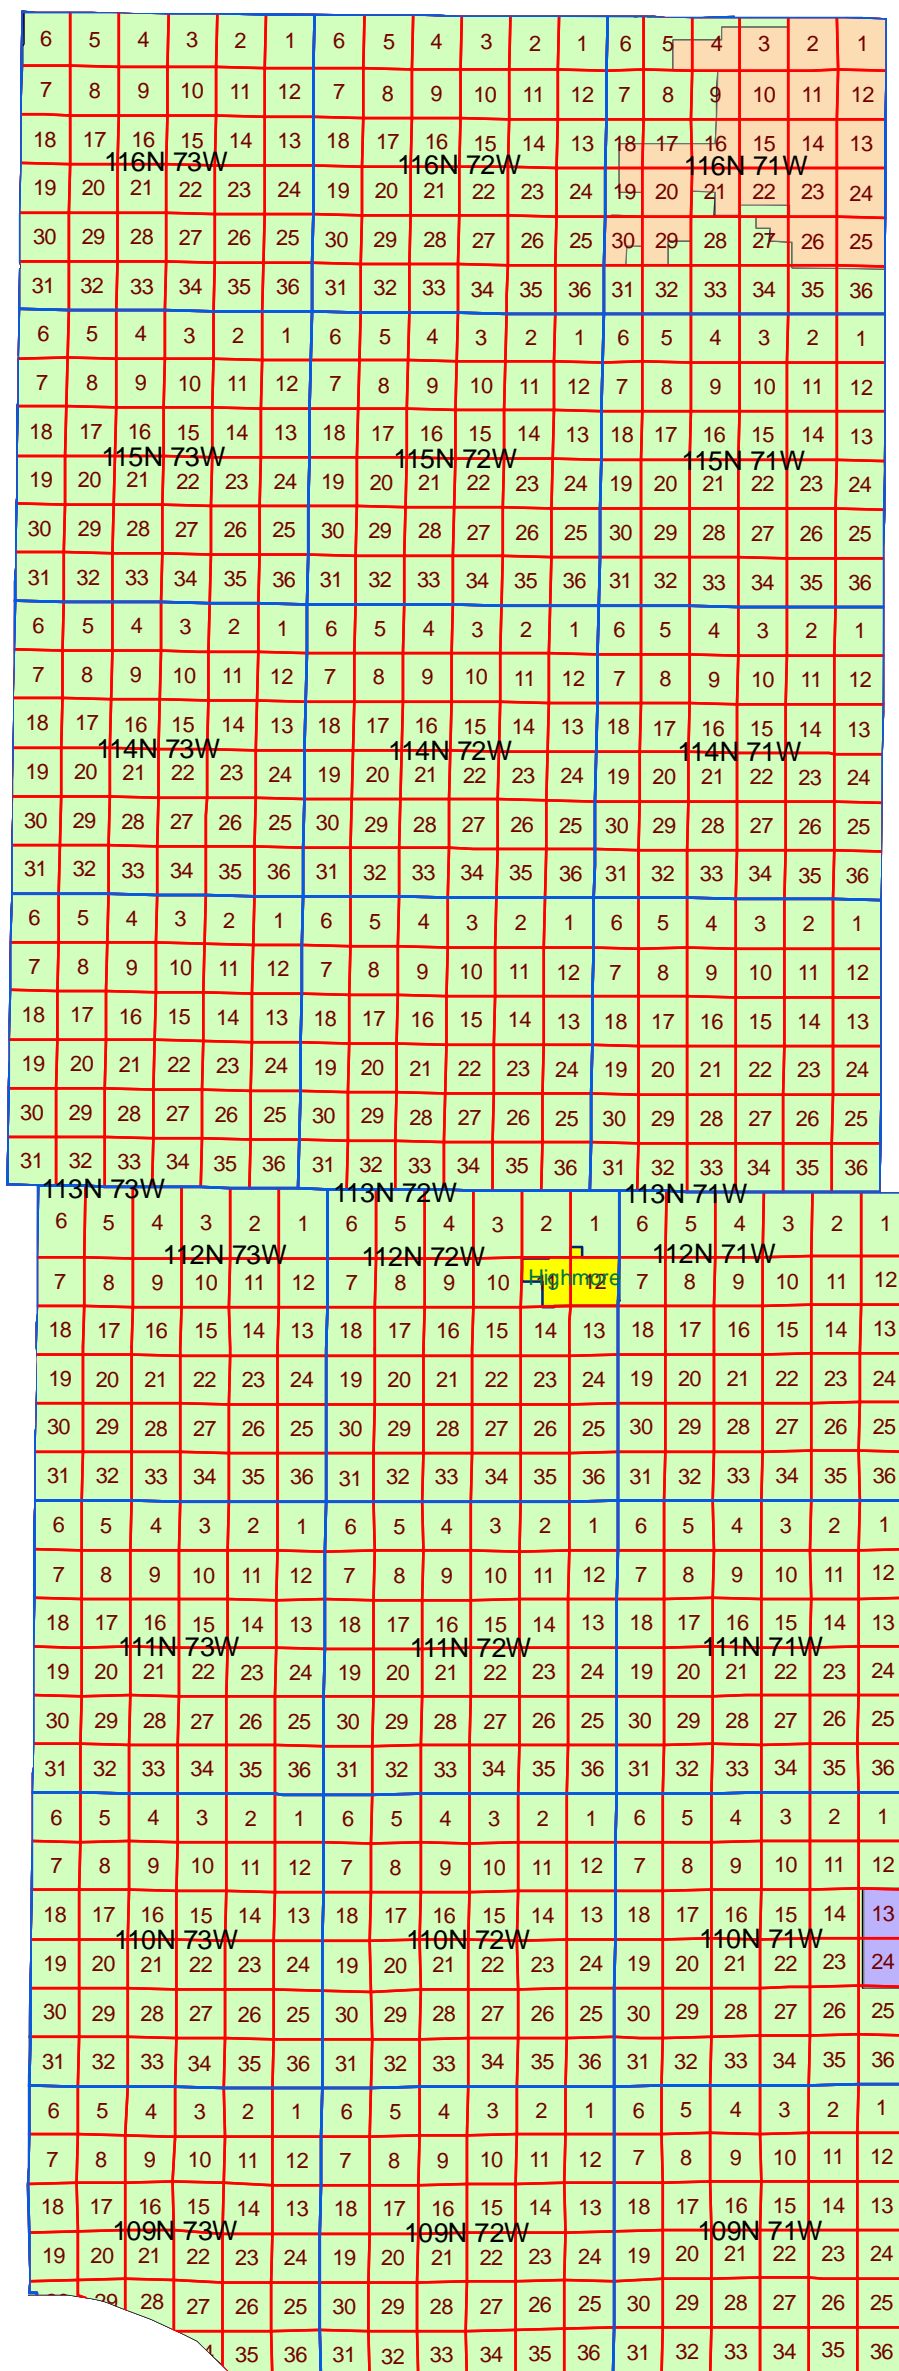

Hyde County School Districts

Prepared July 2008

School Districts

- FAULKTON 24-4
- HIGHMORE-HARROLD 34-2
- MILLER 29-4