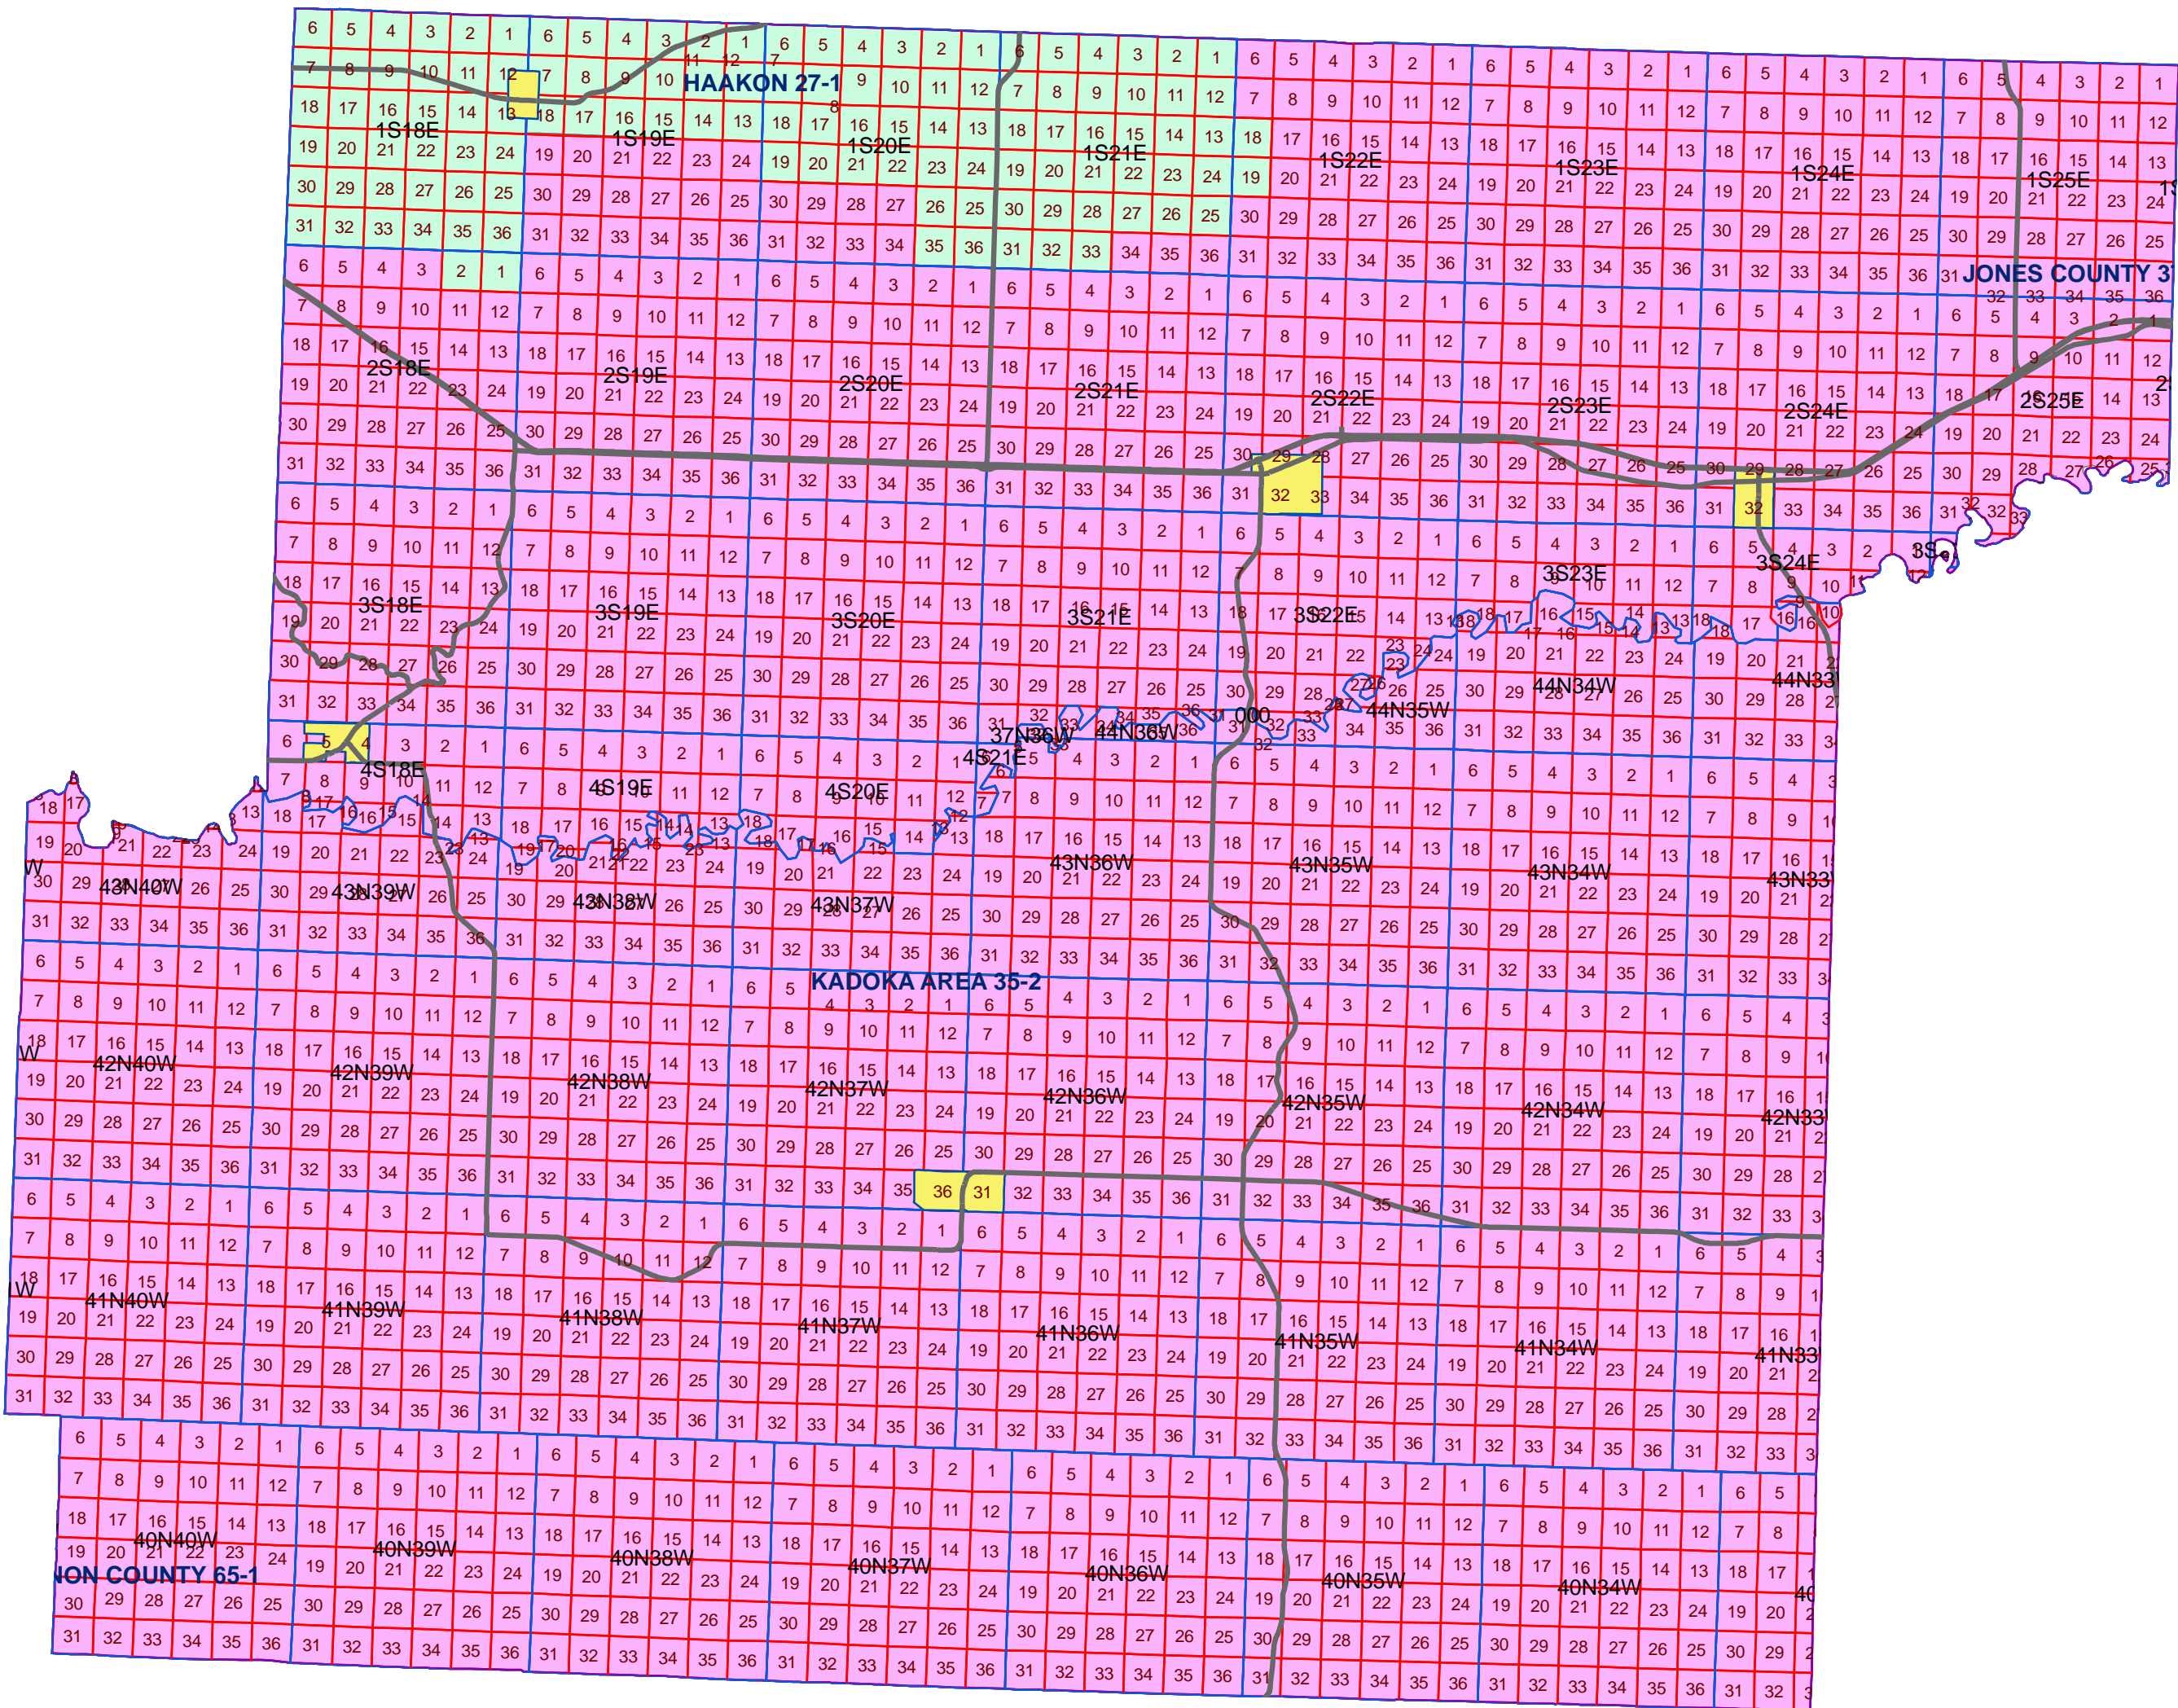

# Jackson County School Districts

0 3 6 9 12 15 Miles

## School Districts

- HAAKON 27-1
- KADOKA AREA 35-2

Prepared July 2008

**NOTE: THIS MAP IS FOR REFERENCE ONLY**  
 Although every effort has been made to ensure the accuracy of information, errors and conditions originating from the physical sources used to develop the database may be reflected in the data supplied. The end user must be aware of the data conditions and ultimately bear responsibility for the appropriate use of the information with respect to possible errors, original scale, collection methodology, currency of data, and other conditions specific to certain data.