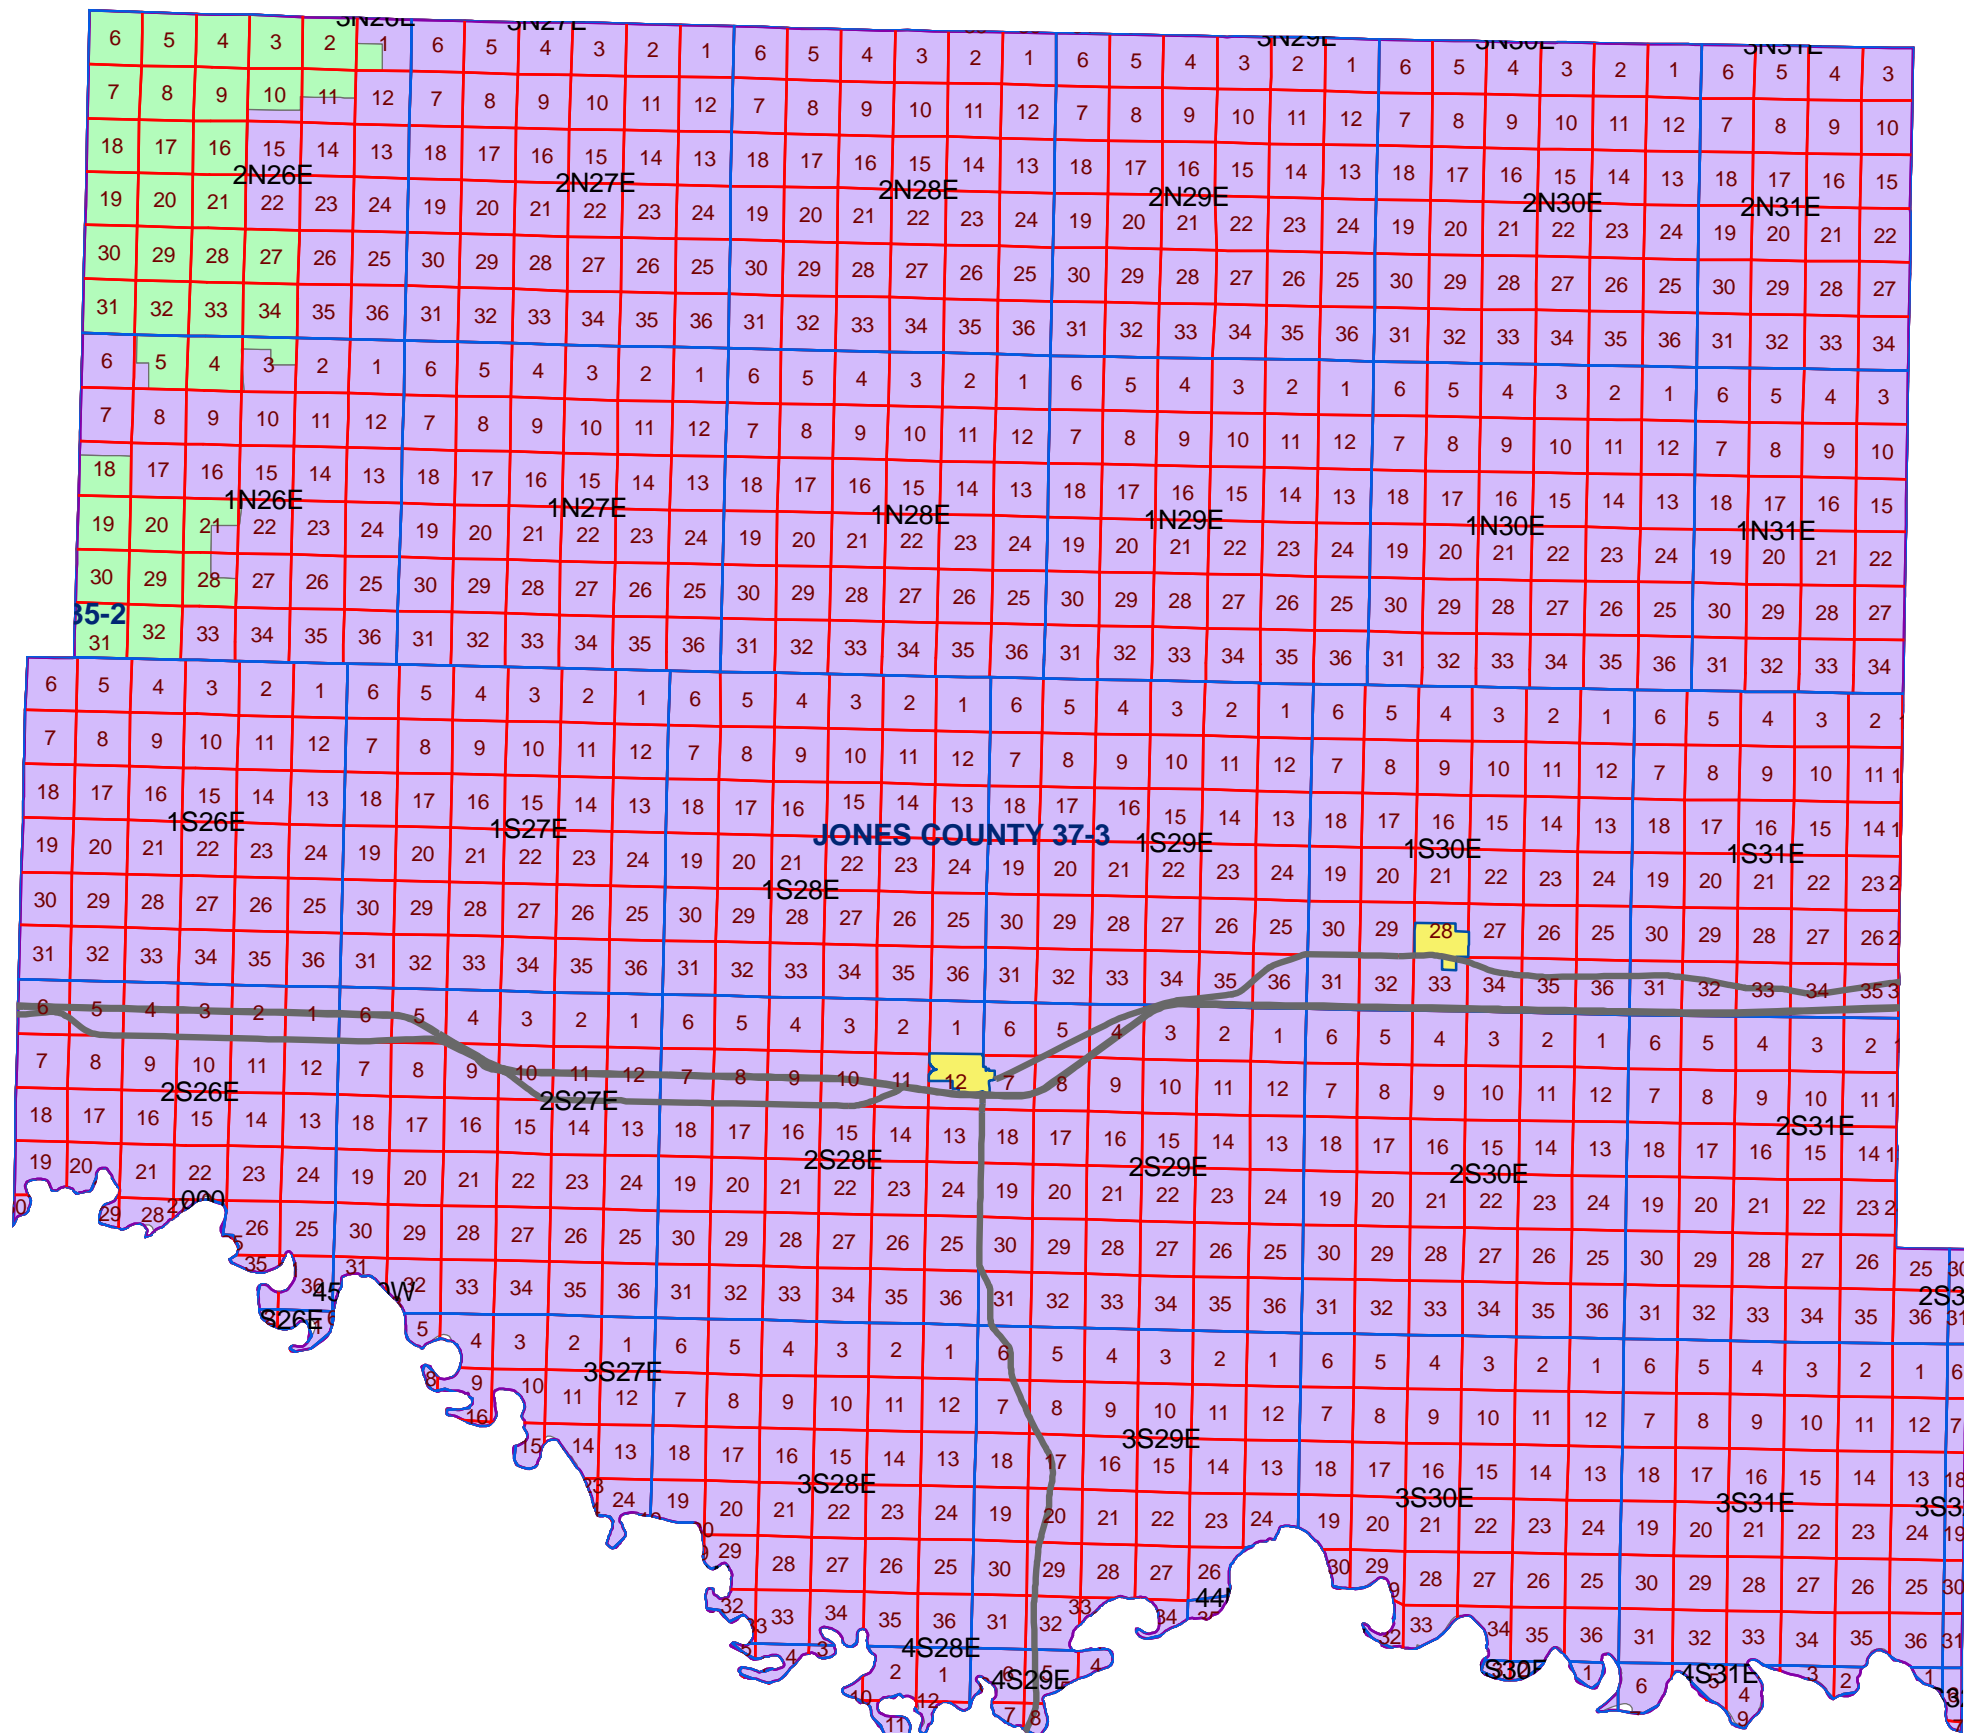

Jones County School Districts

0 2.5 5 7.5 10 12.5 Miles

School Districts

- JONES COUNTY 37-3
- KADOKA AREA 35-2

NOTE: THIS MAP IS FOR REFERENCE ONLY
 Although every effort has been made to ensure the accuracy of information, errors and conditions originating from the physical sources used to develop the database may be reflected in the data supplied. The end user must be aware of the data conditions and ultimately bear responsibility for the appropriate use of the information with respect to possible errors, original scale, collection methodology, currency of data, and other conditions specific to certain data.