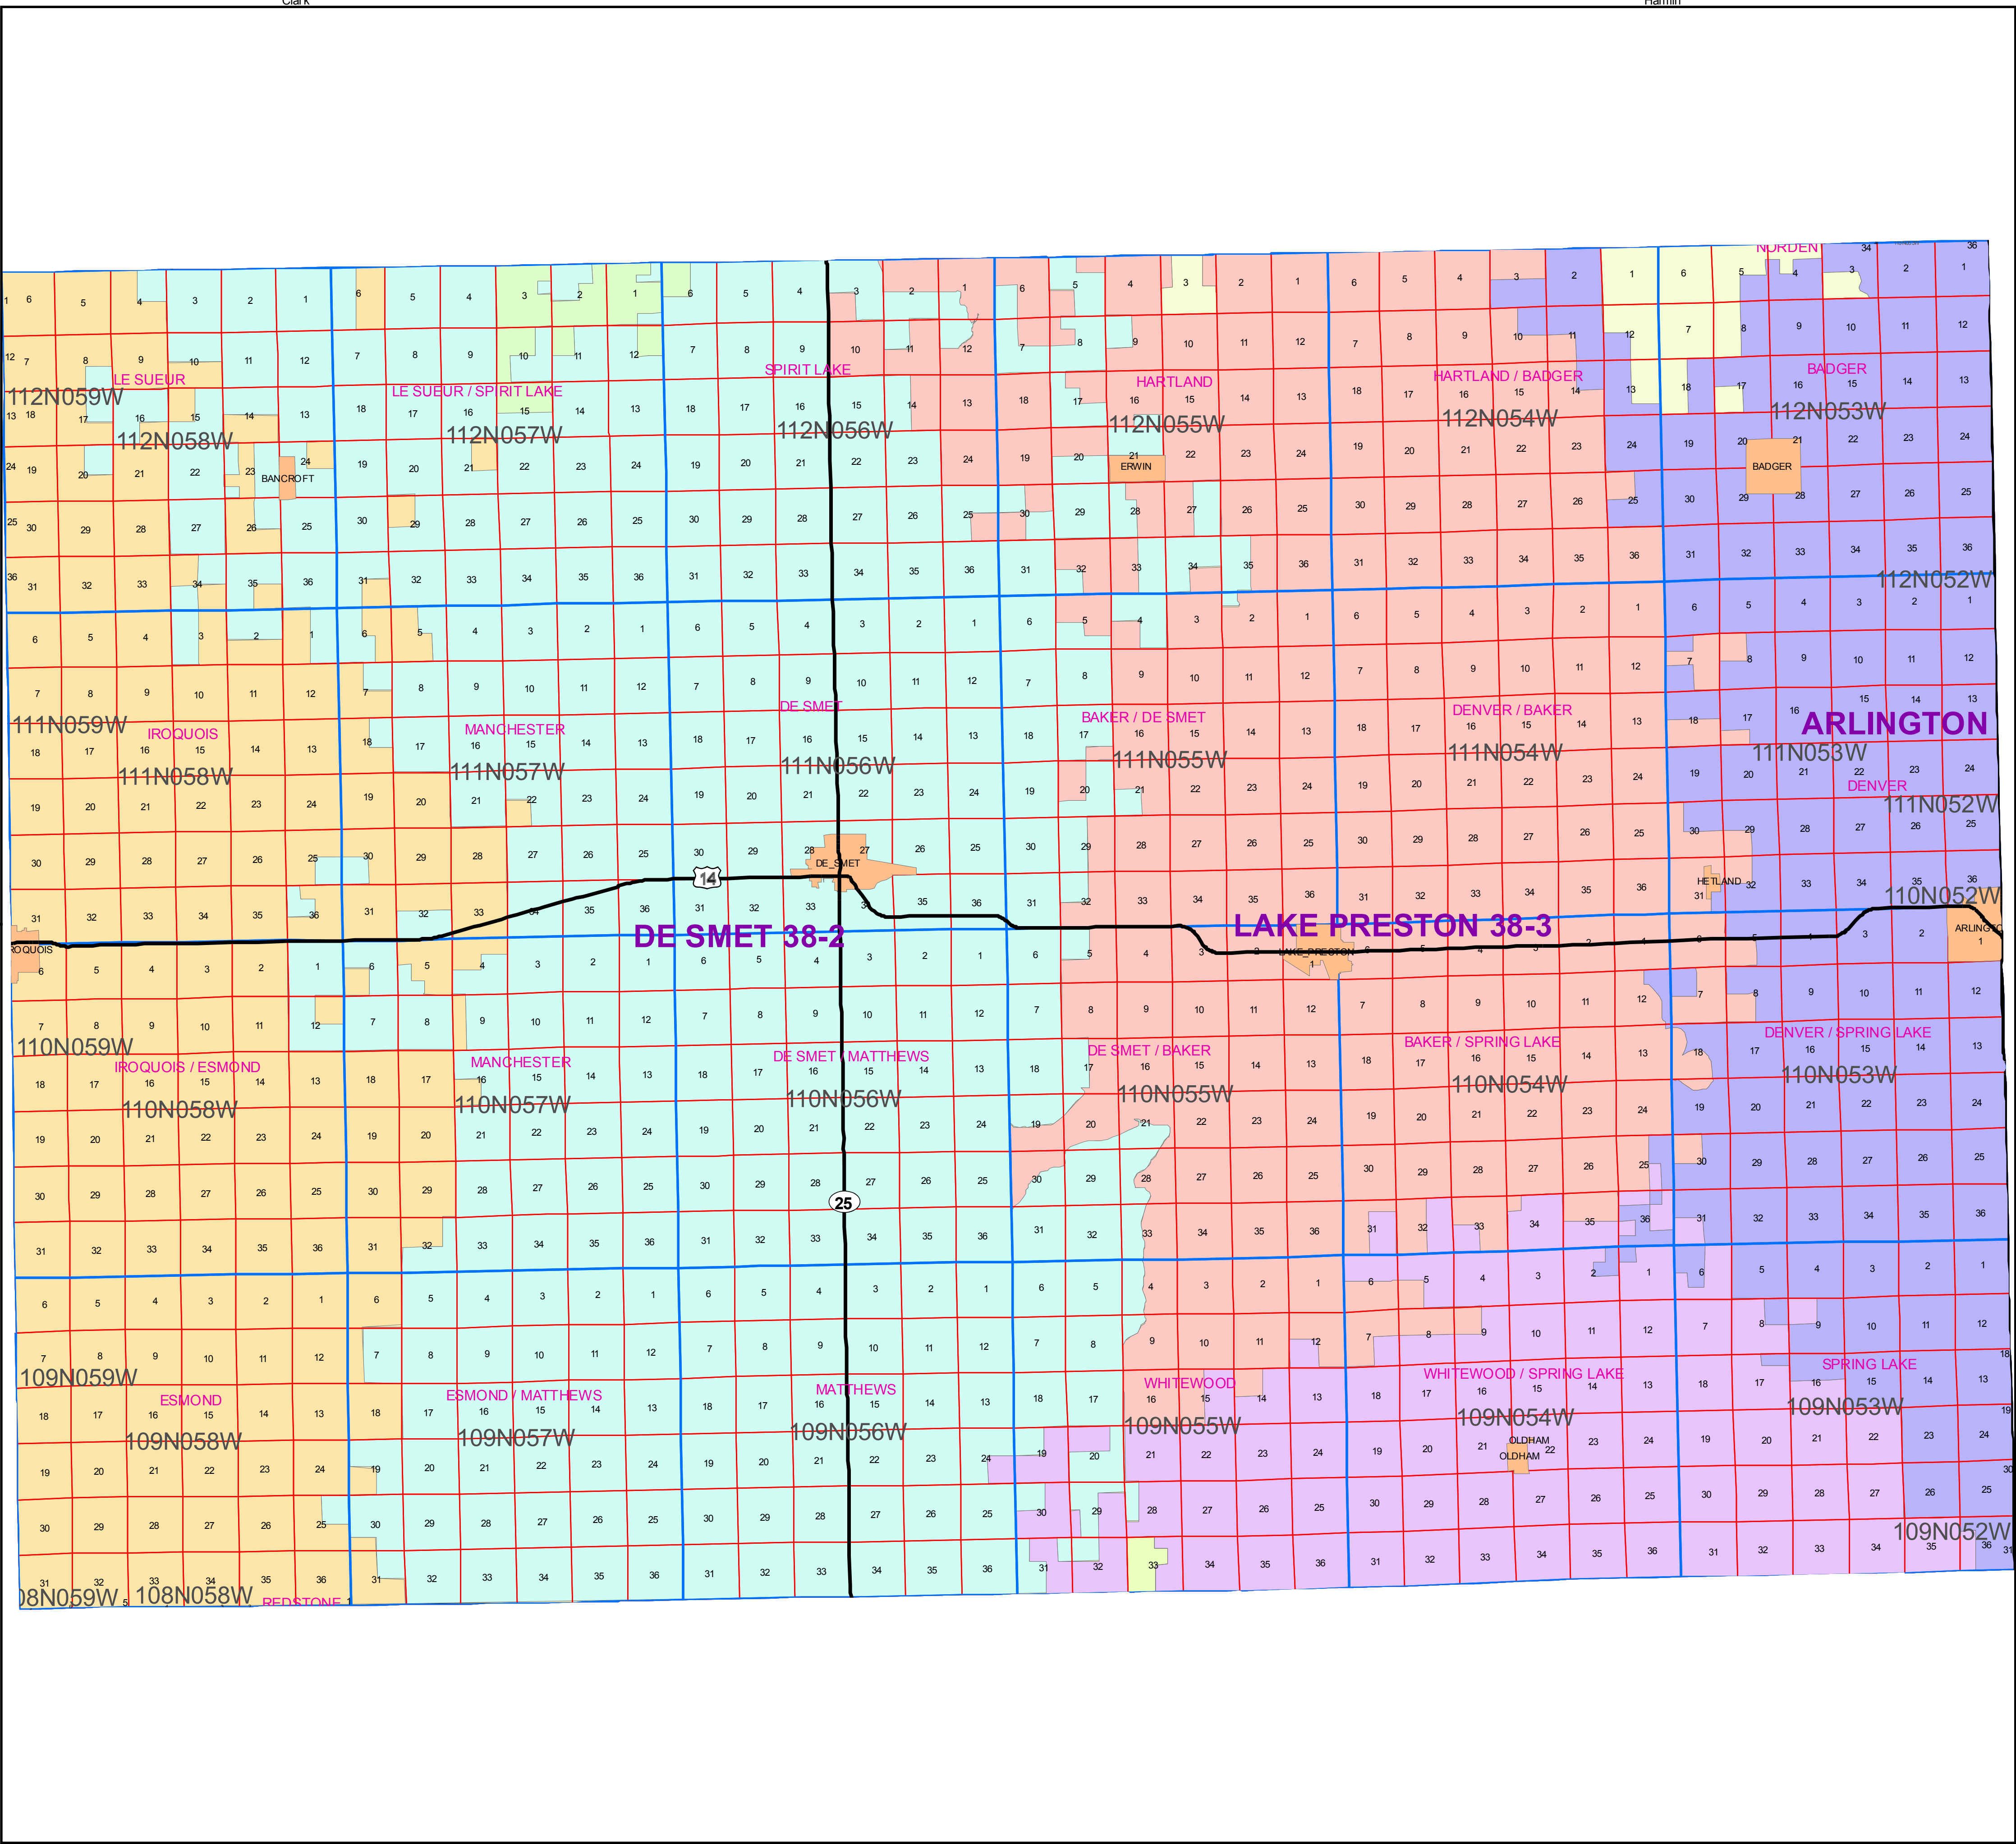

Kingsbury County School Districts

Clark

Hamlin

- IROQUOIS 02-3
- WILLOW LAKE 12-3
- DE SMET 38-2
- HAMLIN 28-3
- LAKE PRESTON 38-3
- OLDHAM-RAMONA 39-5
- ARLINGTON 38-1
- HOWARD 48-3

NOTE: THIS MAP IS FOR REFERENCE ONLY
 Although every effort has been made to ensure the accuracy of information, errors and conditions originating from the physical sources used to develop the database may be reflected in the data supplied. The end user must be aware of the data conditions and ultimately bear responsibility for the appropriate use of the information with respect to possible errors, original scale, collection methodology, currency of data, and other conditions specific to certain data.