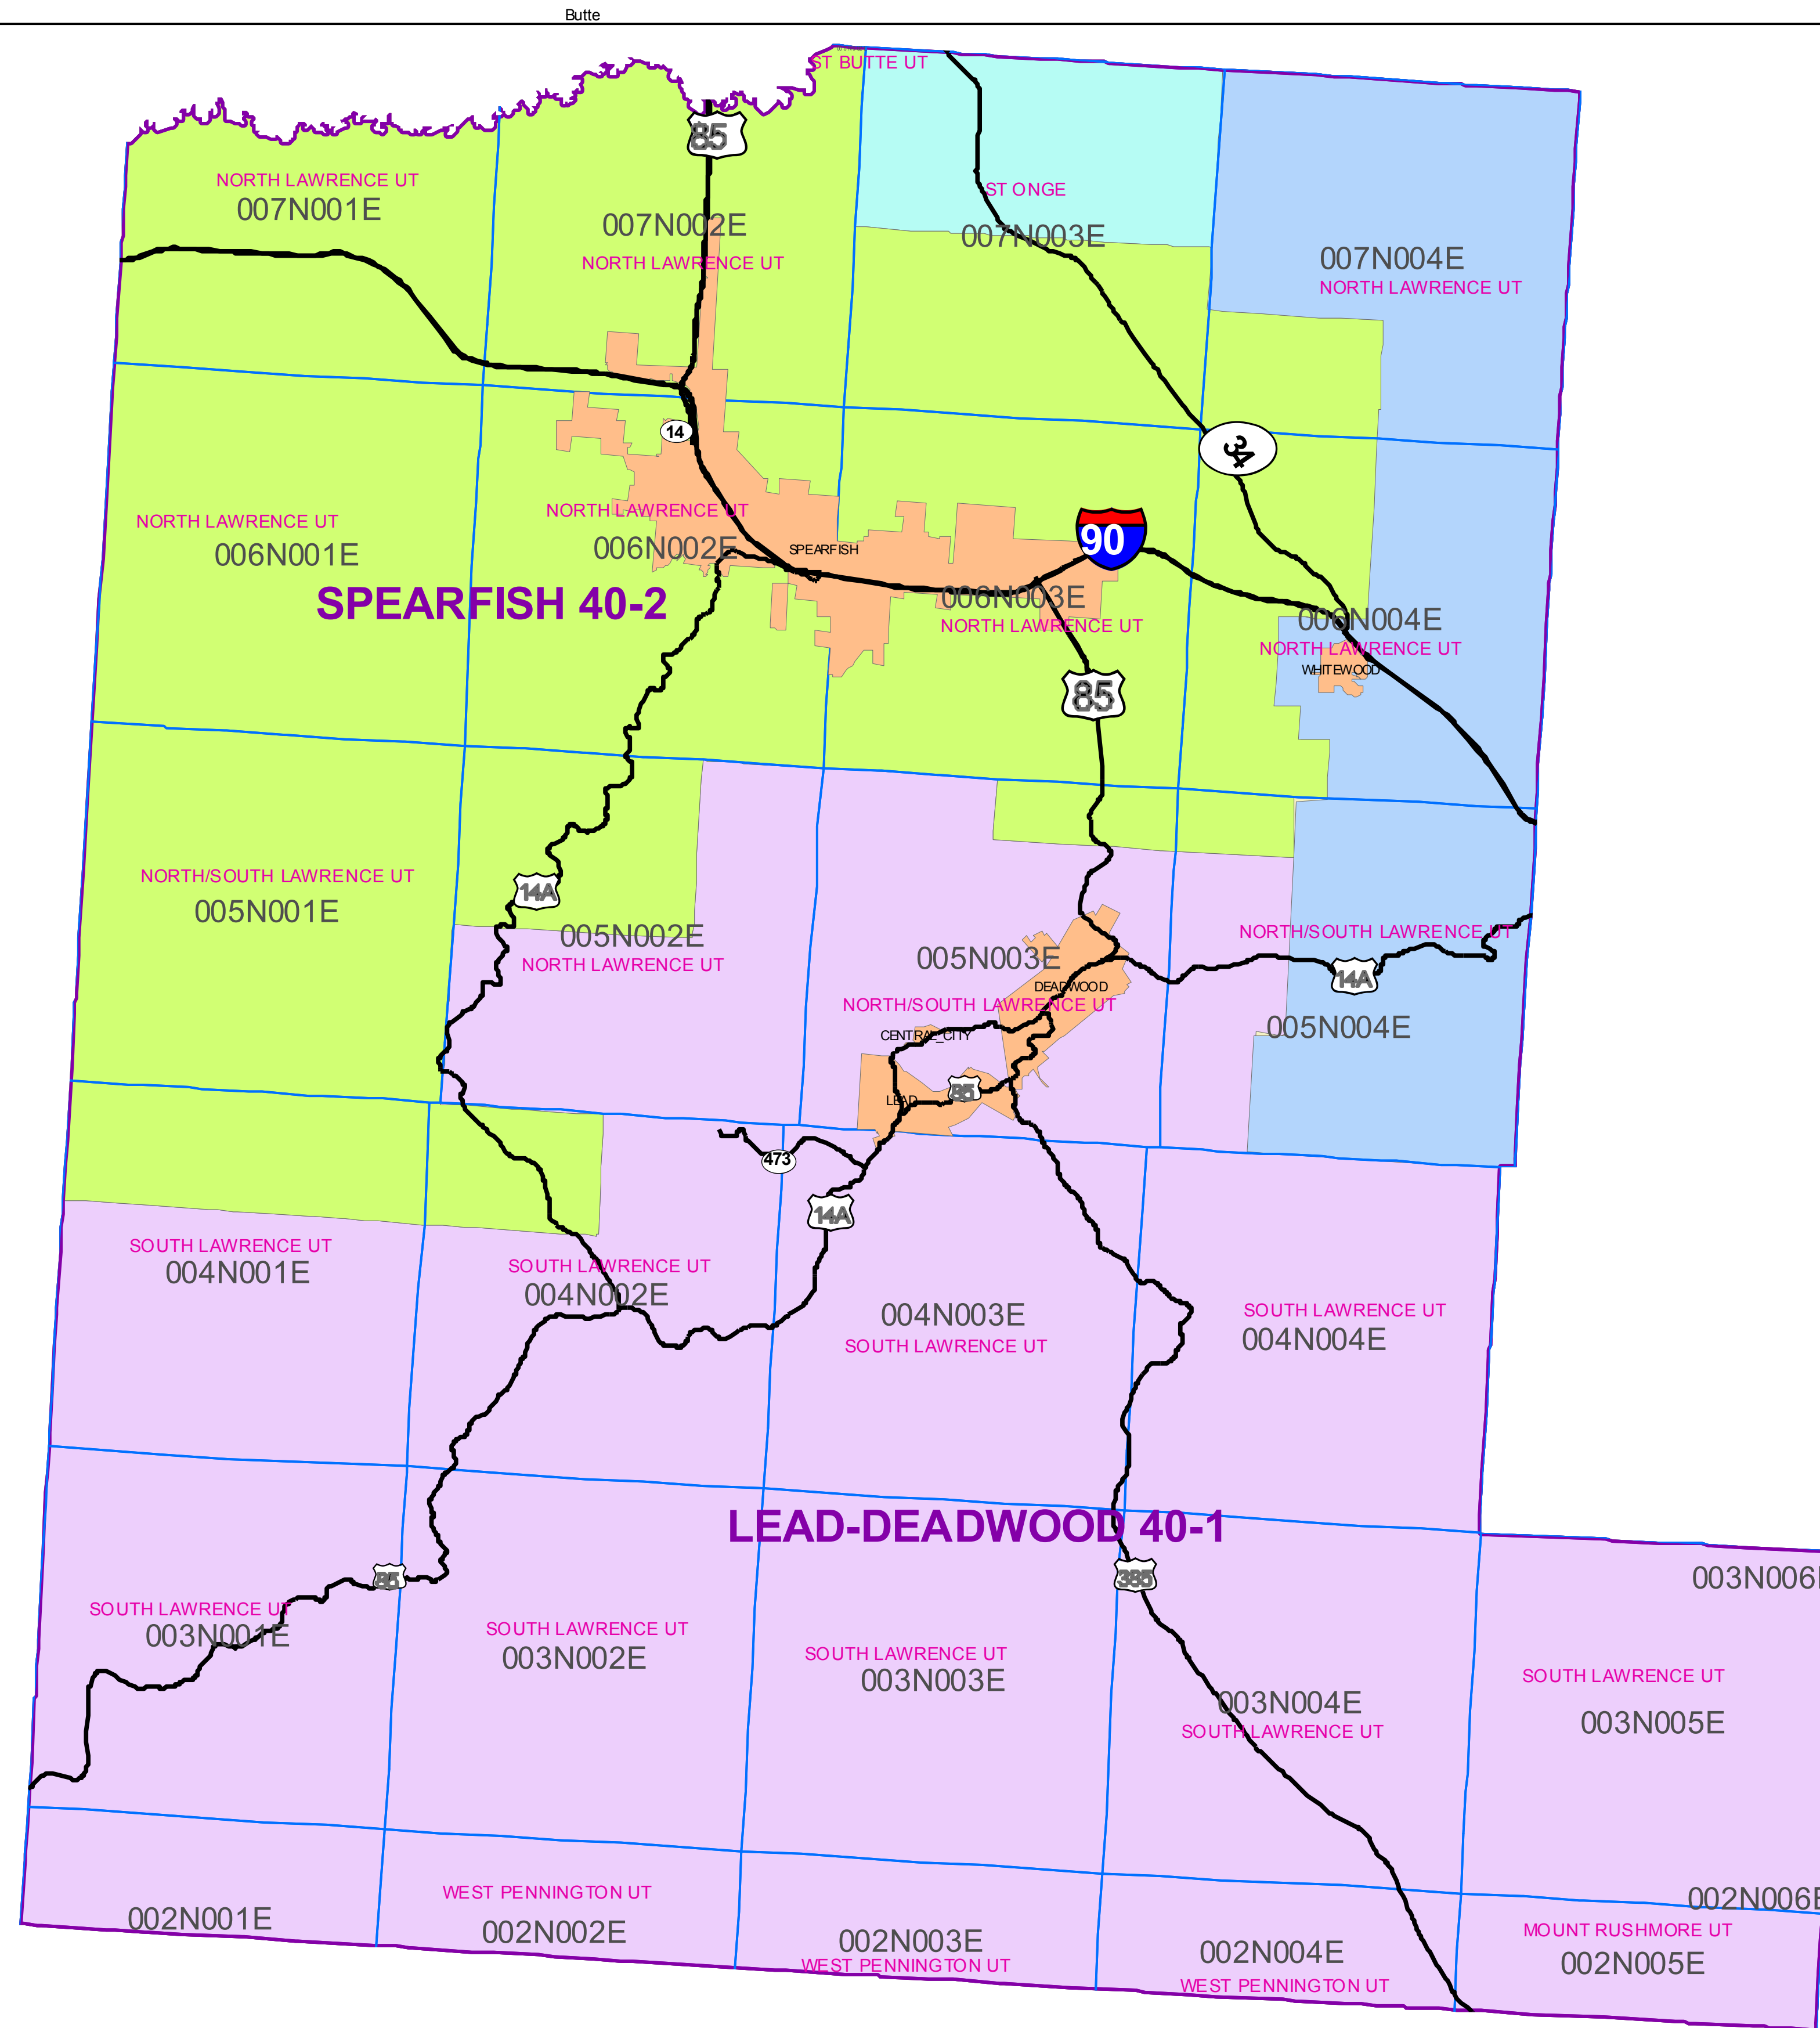

# Lawrence County School Districts

- LEAD-DEADWOOD 40-1
- BELLE FOURCHE 09-1
- SPEARFISH 40-2
- MEADE 46-1

Prepared August 2010

NOTE: THIS MAP IS FOR REFERENCE ONLY  
 Although every effort has been made to ensure the accuracy of information, errors and conditions originating from the physical sources used to develop the database may be reflected in the data supplied. The end user must be aware of the data conditions and ultimately bear responsibility for the appropriate use of the information with respect to possible errors, original scale, collection methodology, currency of data, and other conditions specific to certain data.