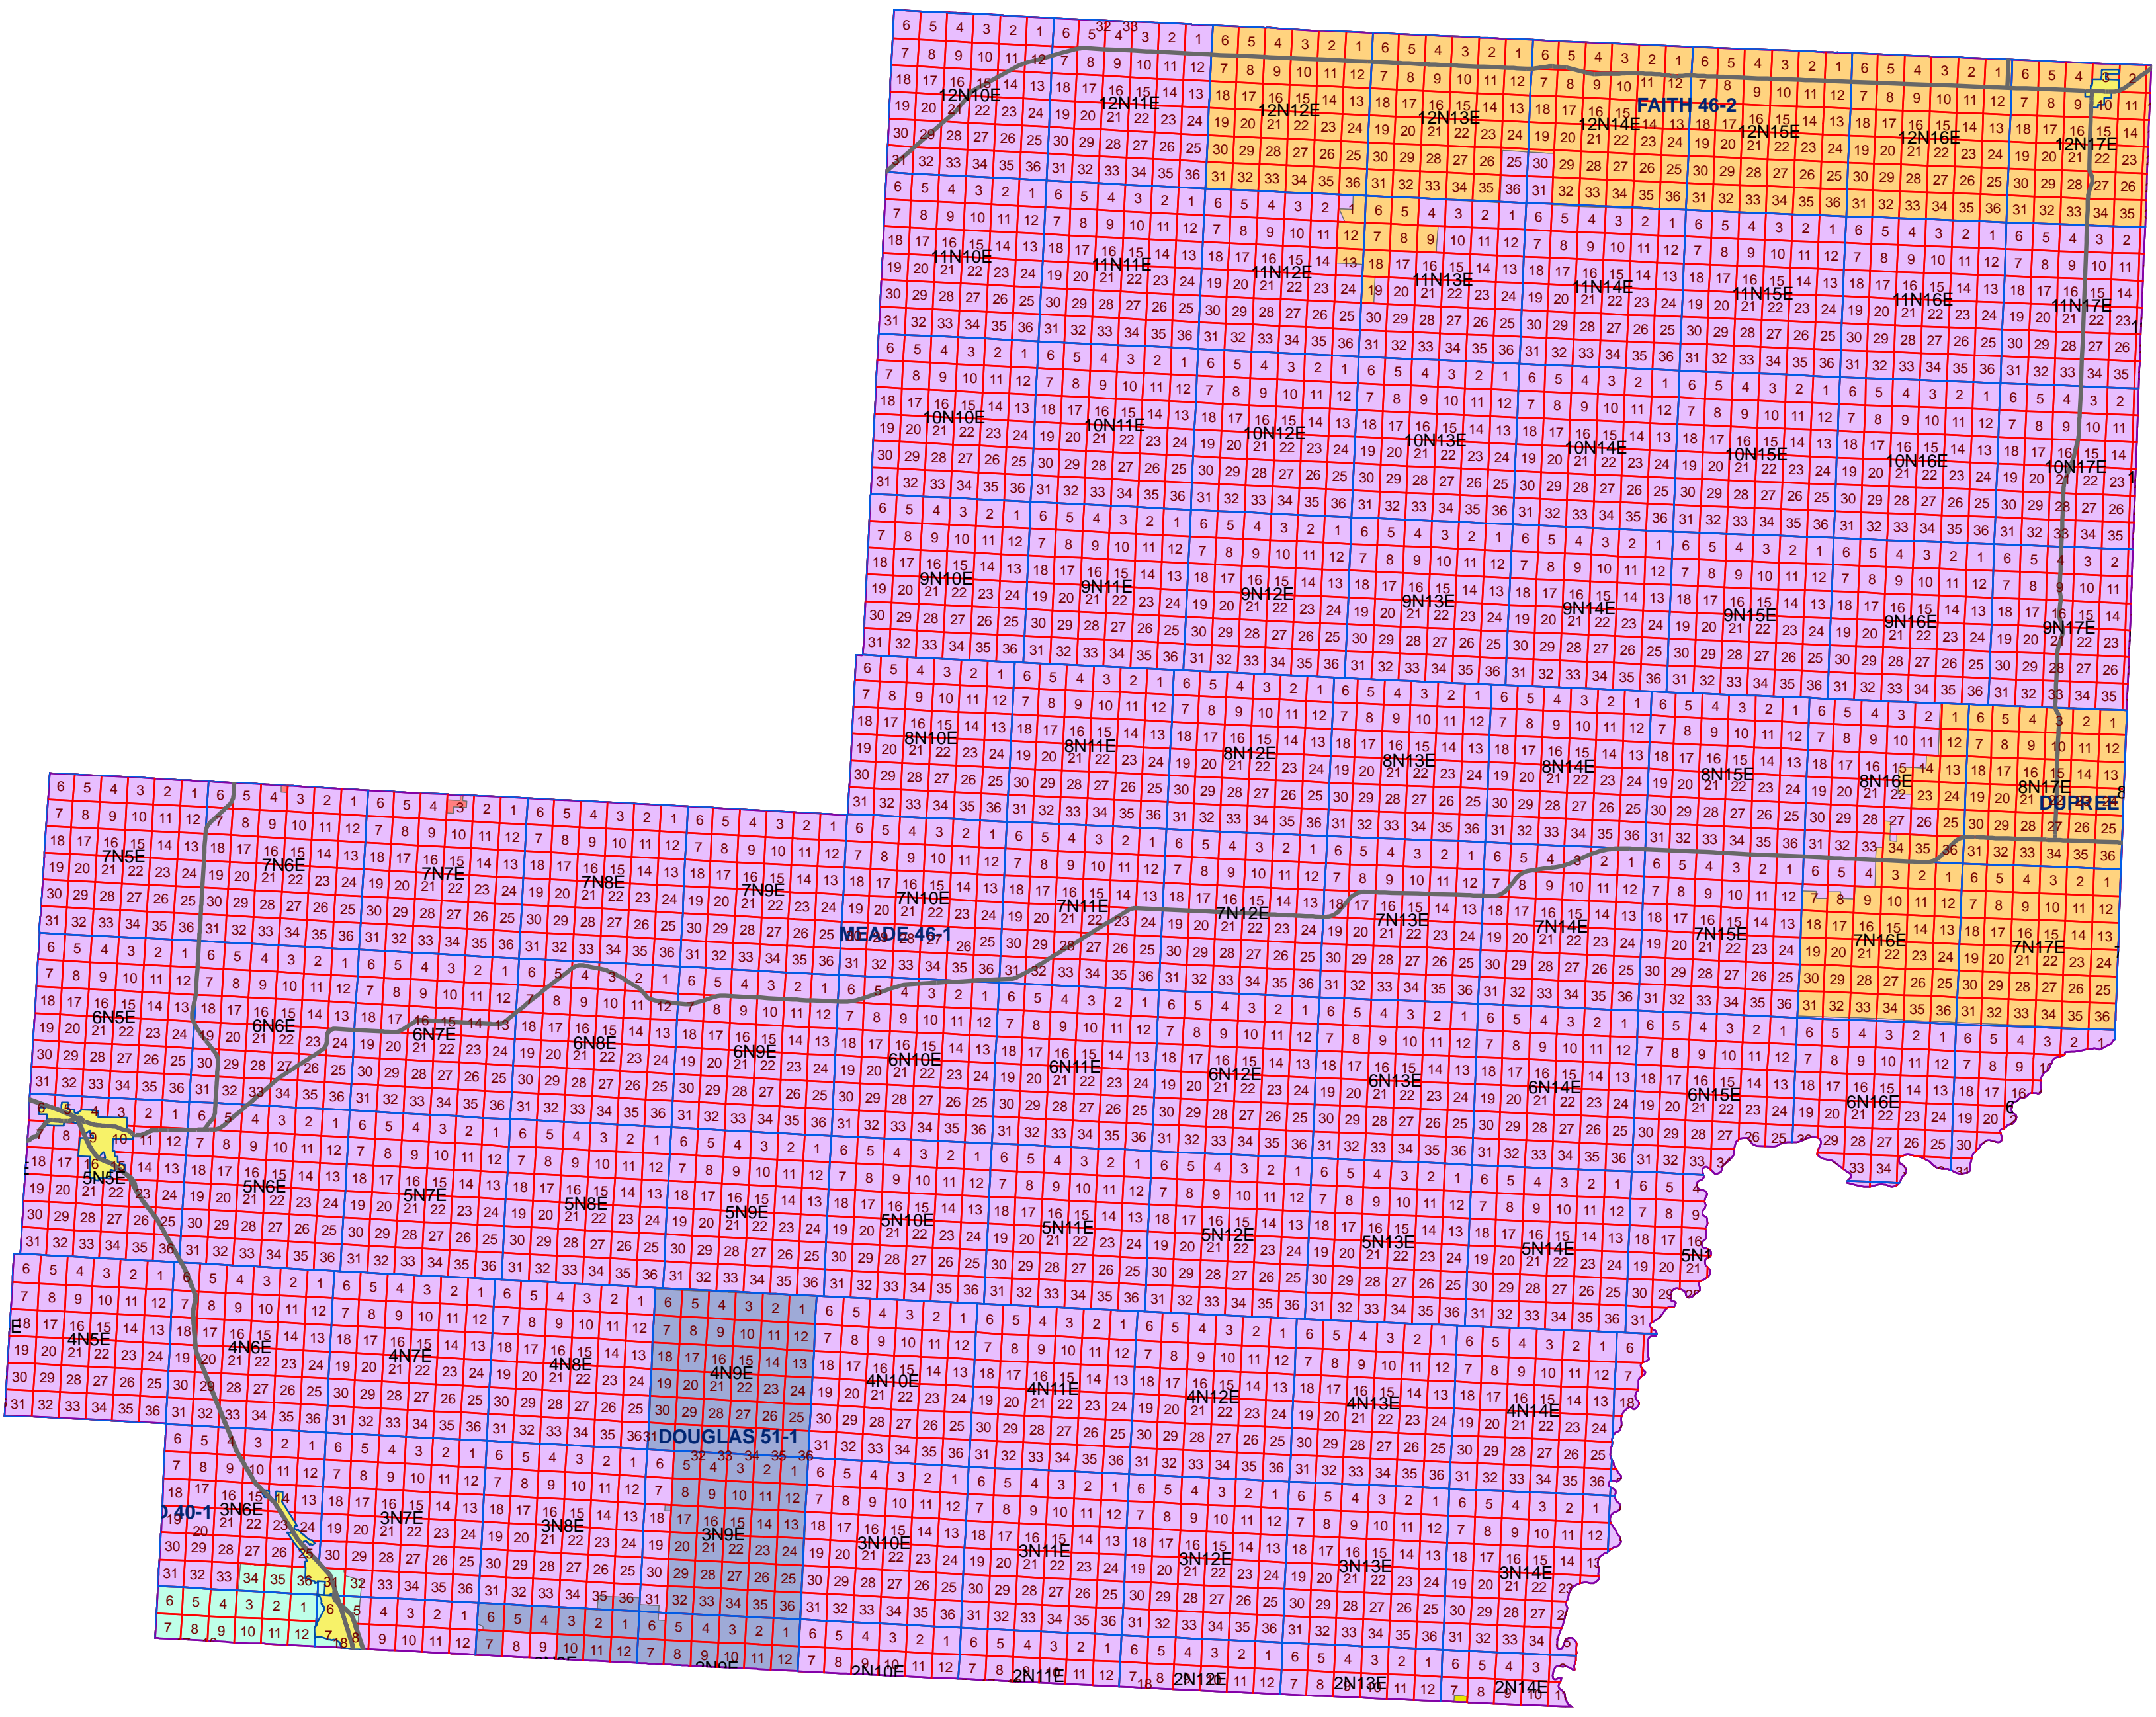

Meade County School Districts

School Districts

- DOUGLAS 51-1
- FAITH 46-2
- MEADE 46-1
- NEW UNDERWOOD 51-3
- NEWELL 09-2
- RAPID CITY 51-4
- WALL 51-5