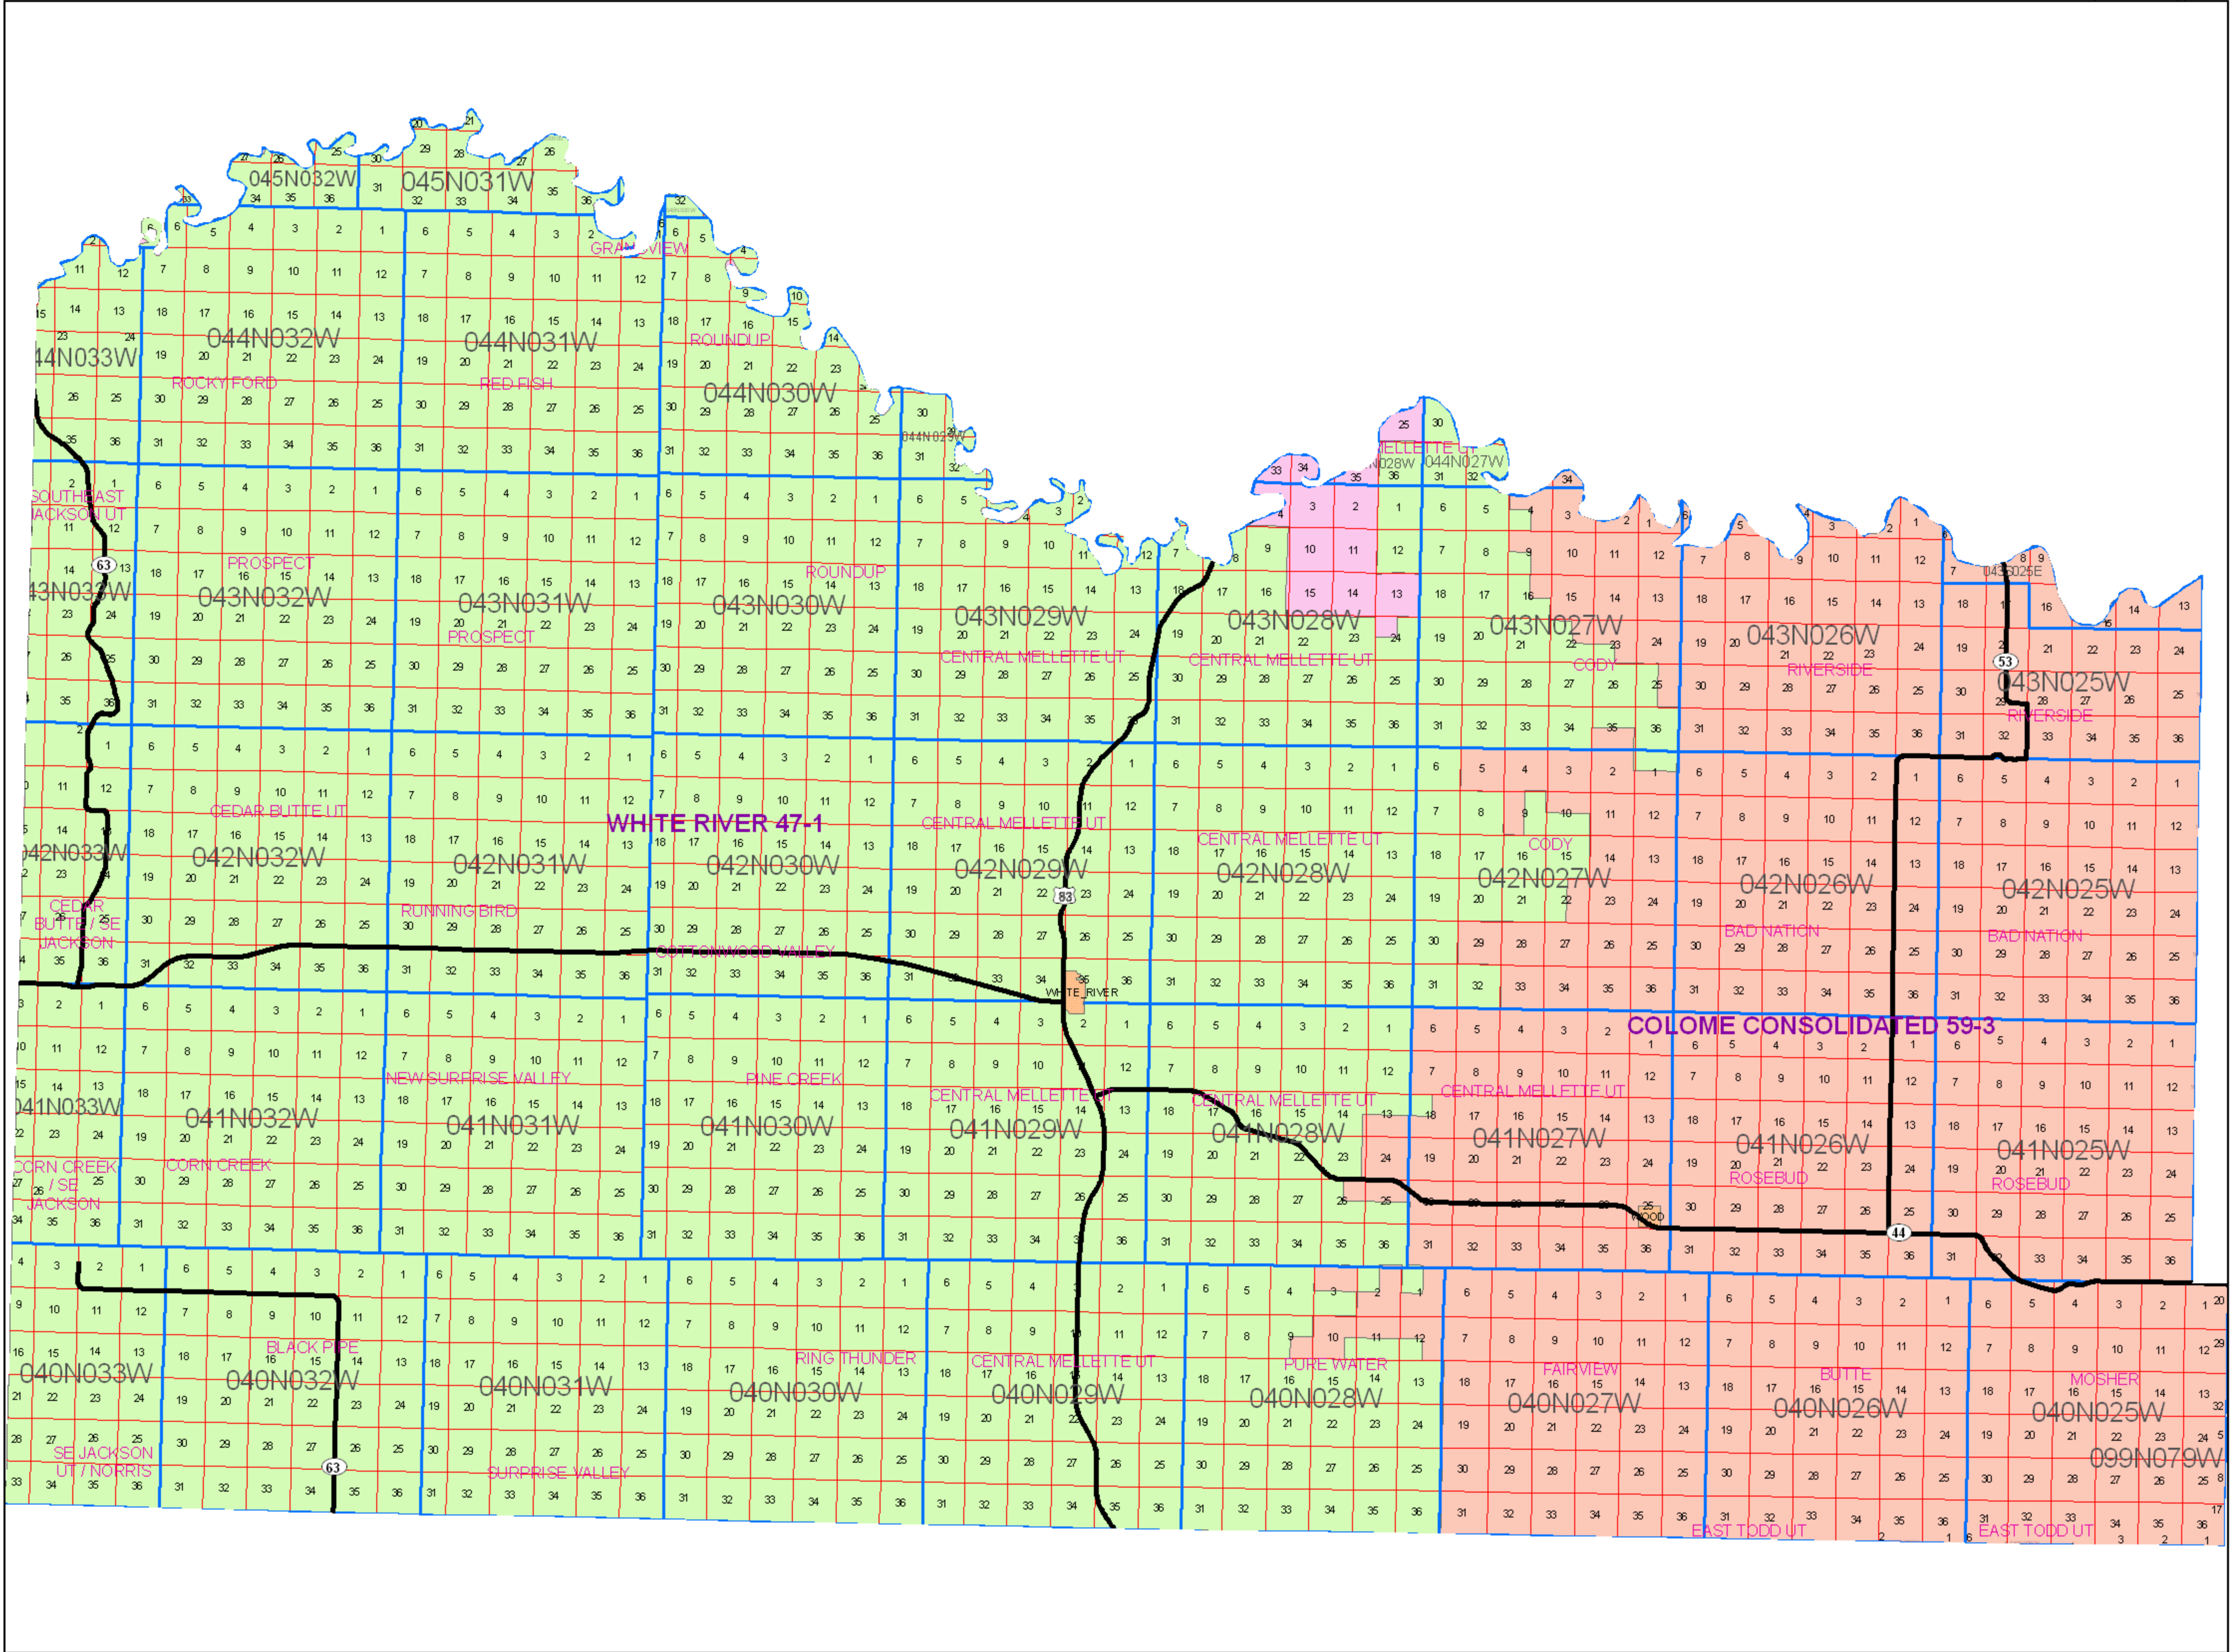

Mellette County School Districts

Jackson

Bennett

Jones

Todd

Lyman Tripp

COLOME CONSOLIDATED 59-3

WHITE RIVER 47-1

JONES COUNTY 37-3

Prepared December 2009

NOTE: THIS MAP IS FOR REFERENCE ONLY
 Although every effort has been made to ensure the accuracy of information, errors and conditions originating from the physical sources used to develop the database may be reflected in the data supplied. The end user must be aware of the data conditions and ultimately bear responsibility for the appropriate use of the information with respect to possible errors, original scale, collection methodology, currency of data, and other conditions specific to certain data.