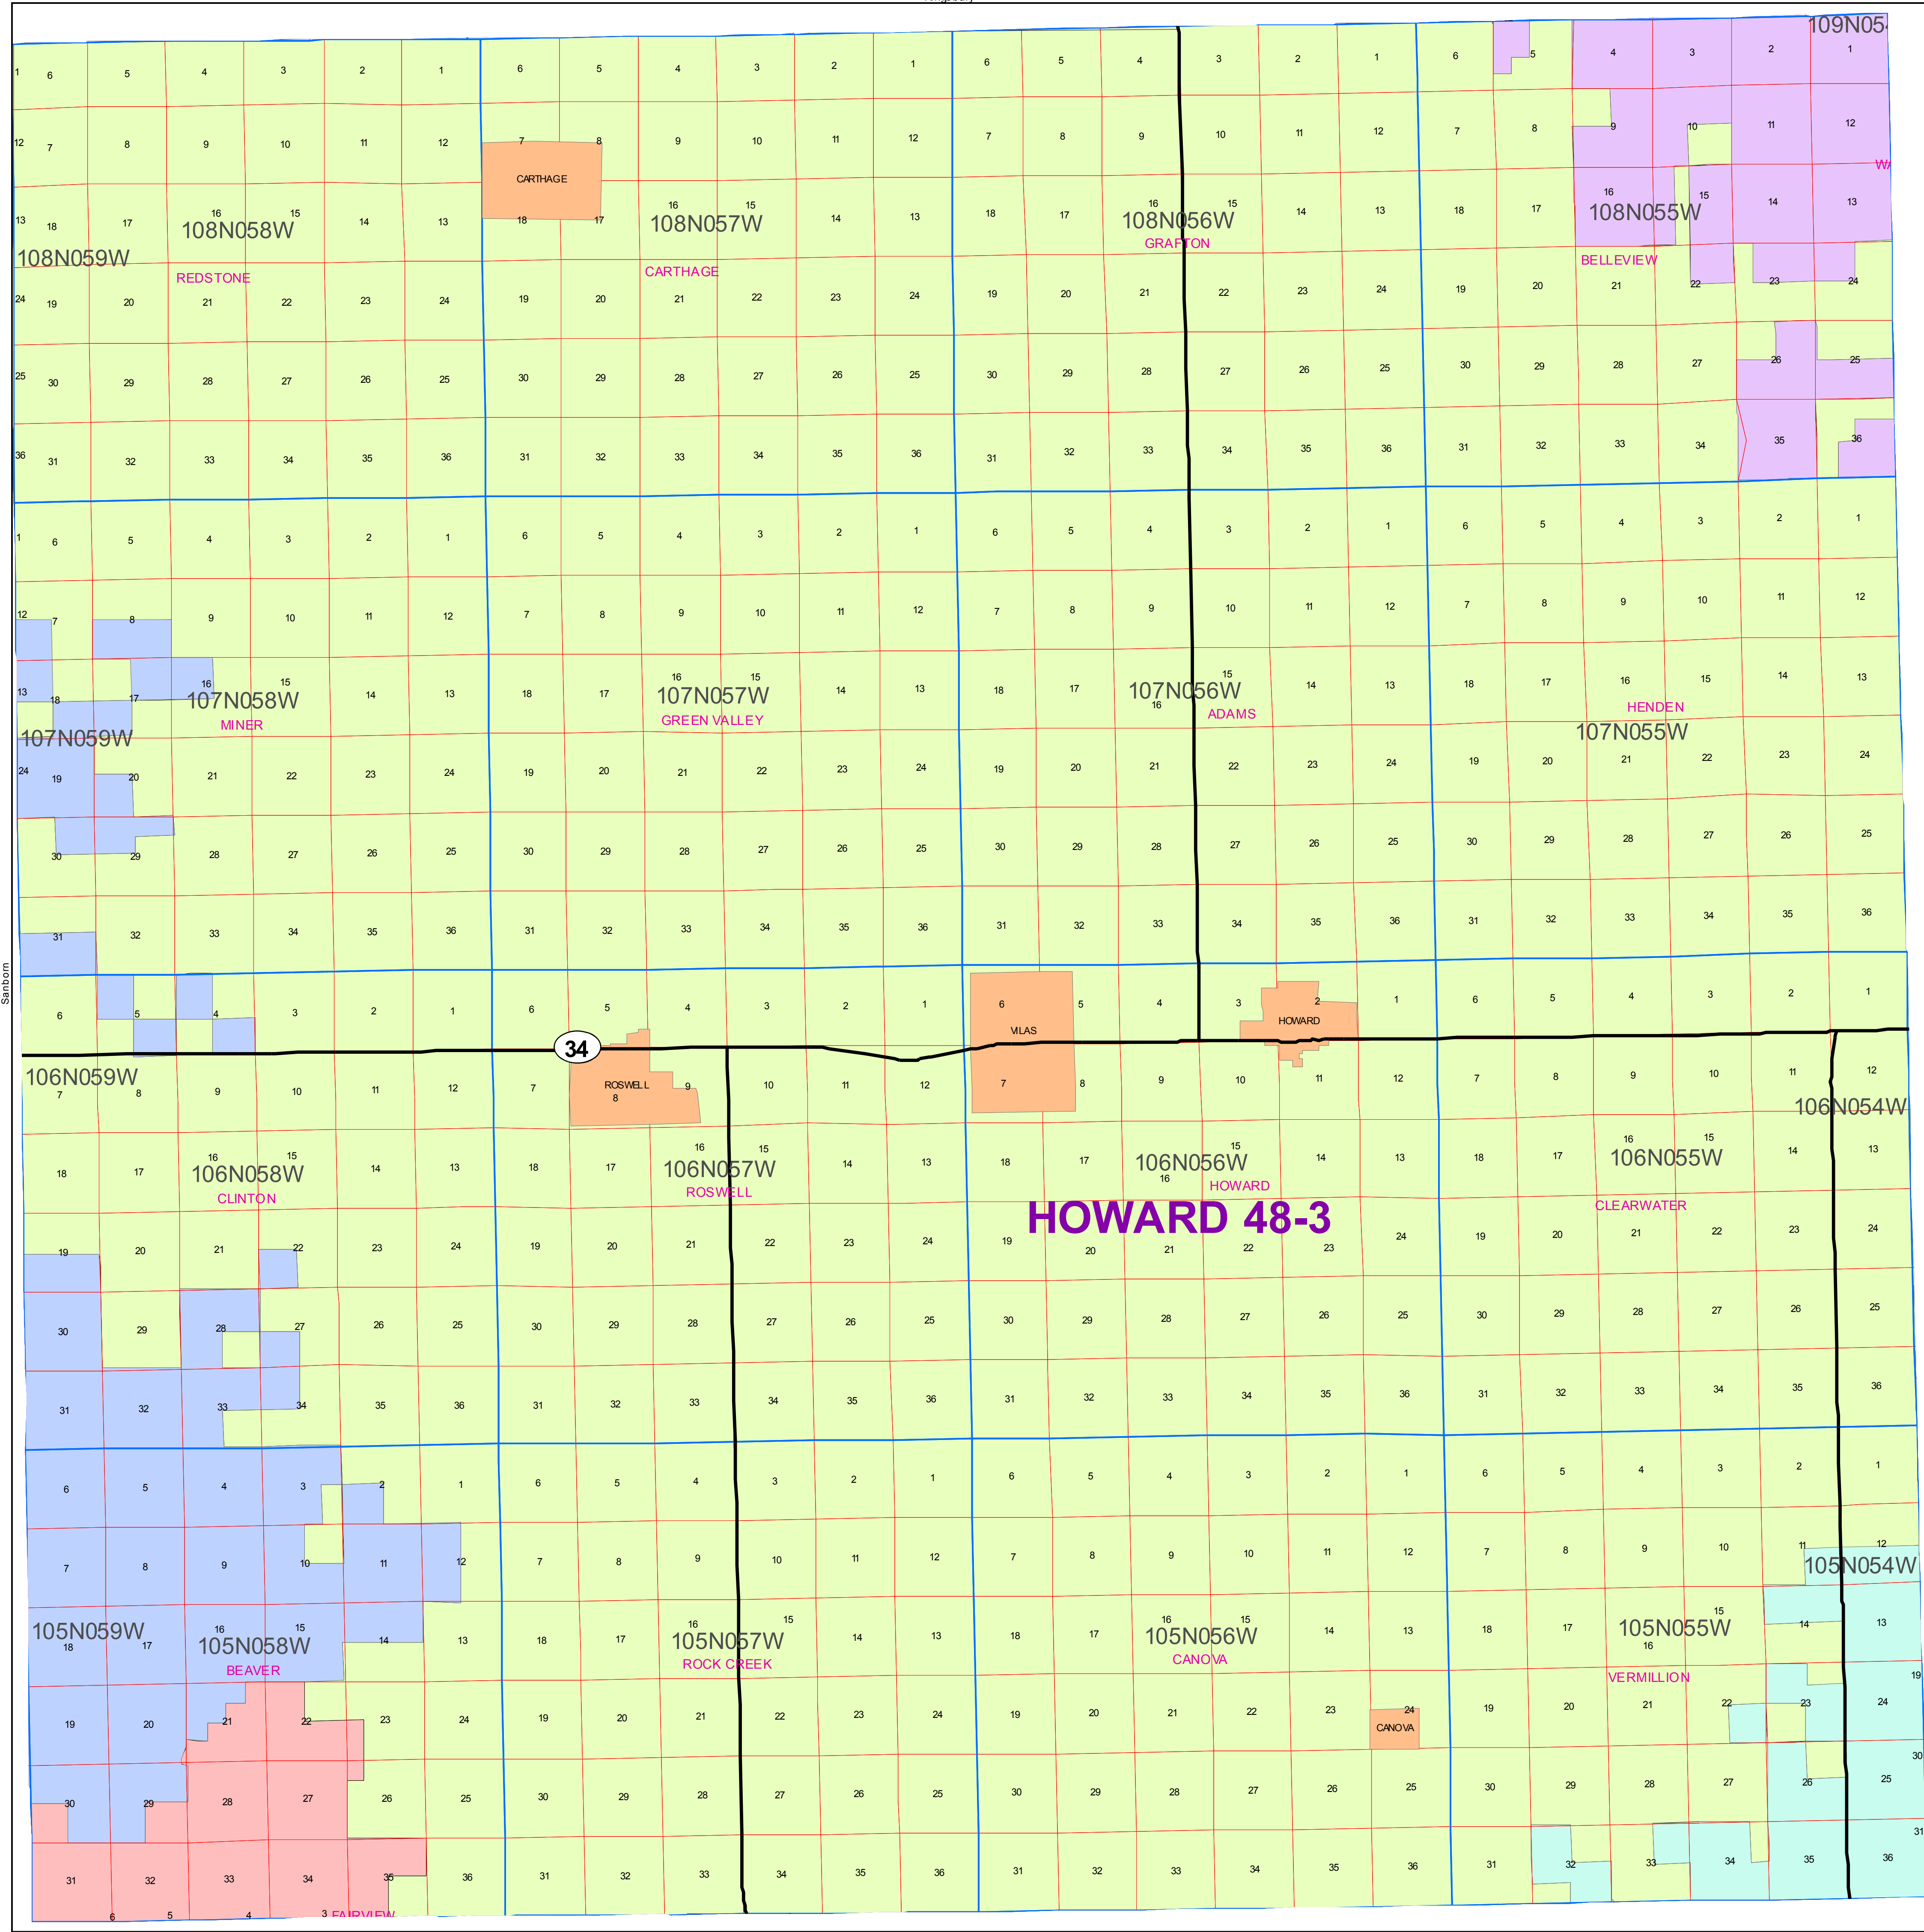

# Miner County School Districts

Kingsbury

- OLDHAM-RAMONA 39-5
- HOWARD 48-3
- SANBORN CENTRAL 55-5
- MCCOOK CENTRAL 43-7

NOTE: THIS MAP IS FOR REFERENCE ONLY  
 Although every effort has been made to ensure the accuracy of information, errors and conditions originating from the physical sources used to develop the database may be reflected in the data supplied. The end user must be aware of the data conditions and ultimately bear responsibility for the appropriate use of the information with respect to possible errors, original scale, collection methodology, currency of data, and other conditions specific to certain data.