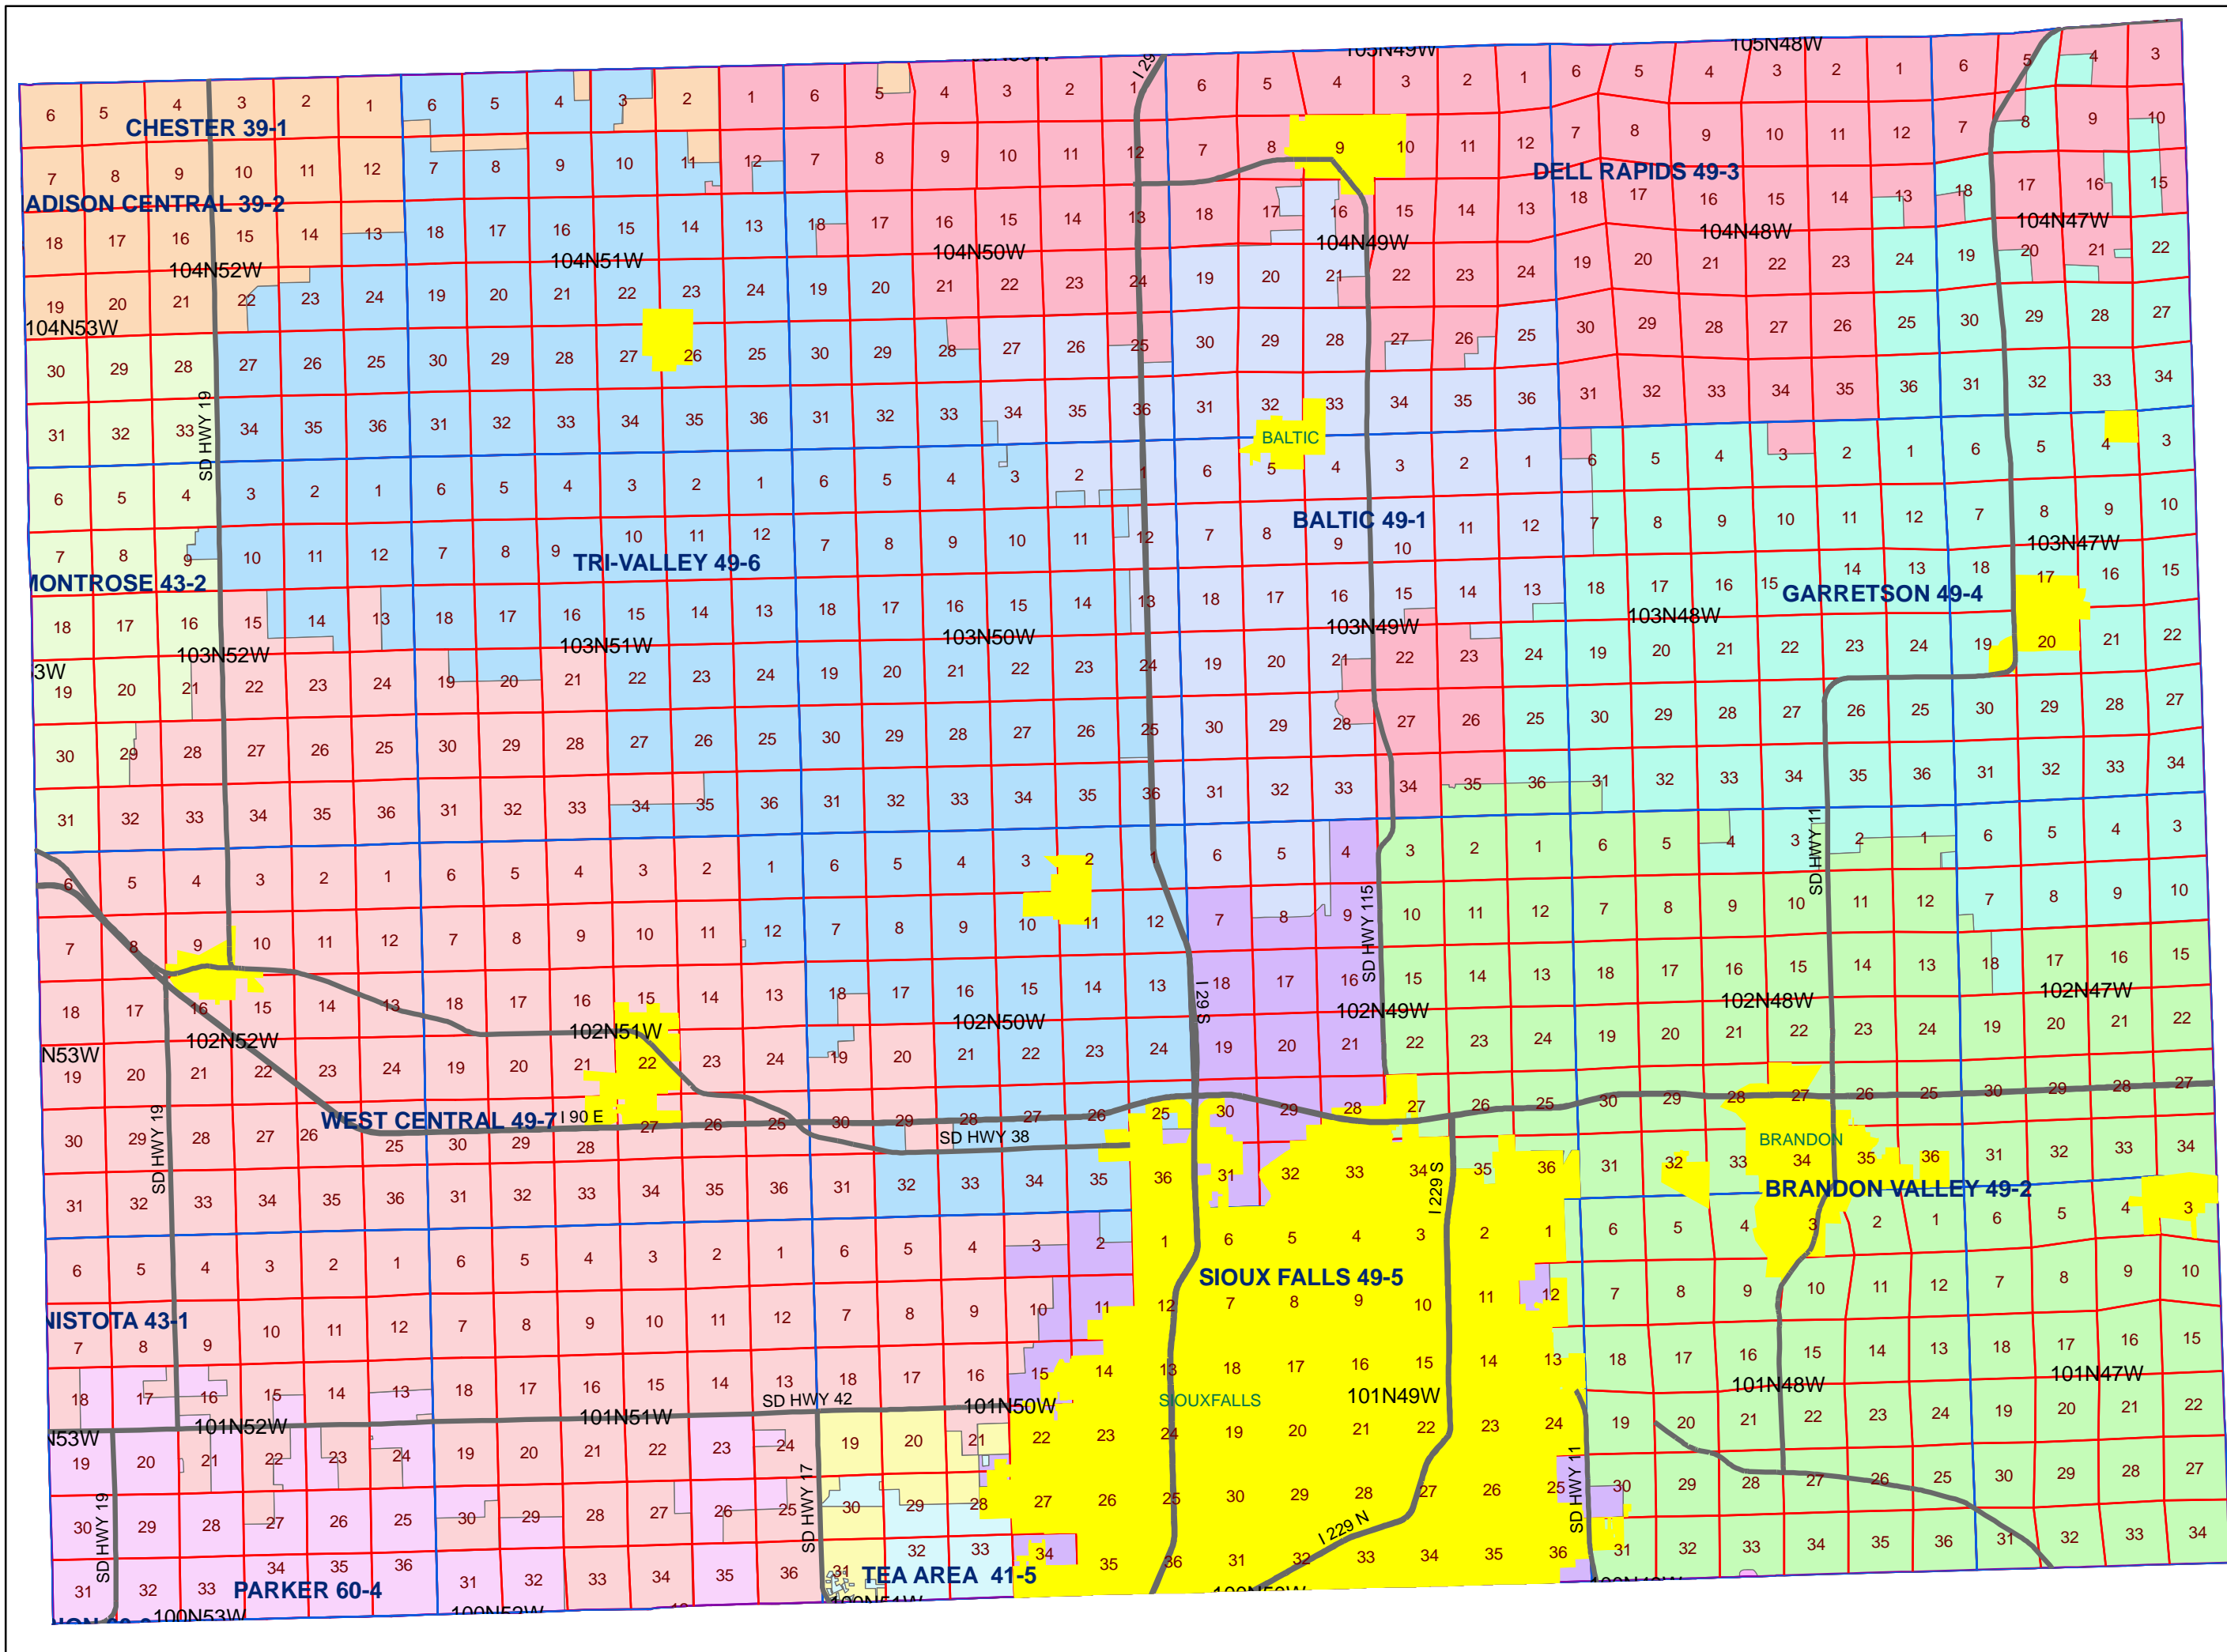

Minnehaha County School Districts

0 0.9 1.8 2.7 3.6 4.5 Miles

NOTE: THIS MAP IS FOR REFERENCE ONLY
 Although every effort has been made to ensure the accuracy of information, errors and conditions originating from the physical sources used to develop the database may be reflected in the data supplied. The end user must be aware of the data conditions and ultimately bear responsibility for the appropriate use of the information with respect to possible errors, original scale, collection methodology, currency of data, and other conditions specific to certain data.

Prepared July 2008

School Districts

- | | |
|---------------------|-------------------|
| BALTIC 49-1 | LENNOX 41-4 |
| BRANDON VALLEY 49-2 | MONTROSE 43-2 |
| CANTON 41-1 | PARKER 60-4 |
| CHESTER 39-1 | SIOUX FALLS 49-5 |
| DELL RAPIDS 49-3 | TEA AREA 41-5 |
| GARRETSON 49-4 | TRI-VALLEY 49-6 |
| HARRISBURG 41-2 | WEST CENTRAL 49-7 |