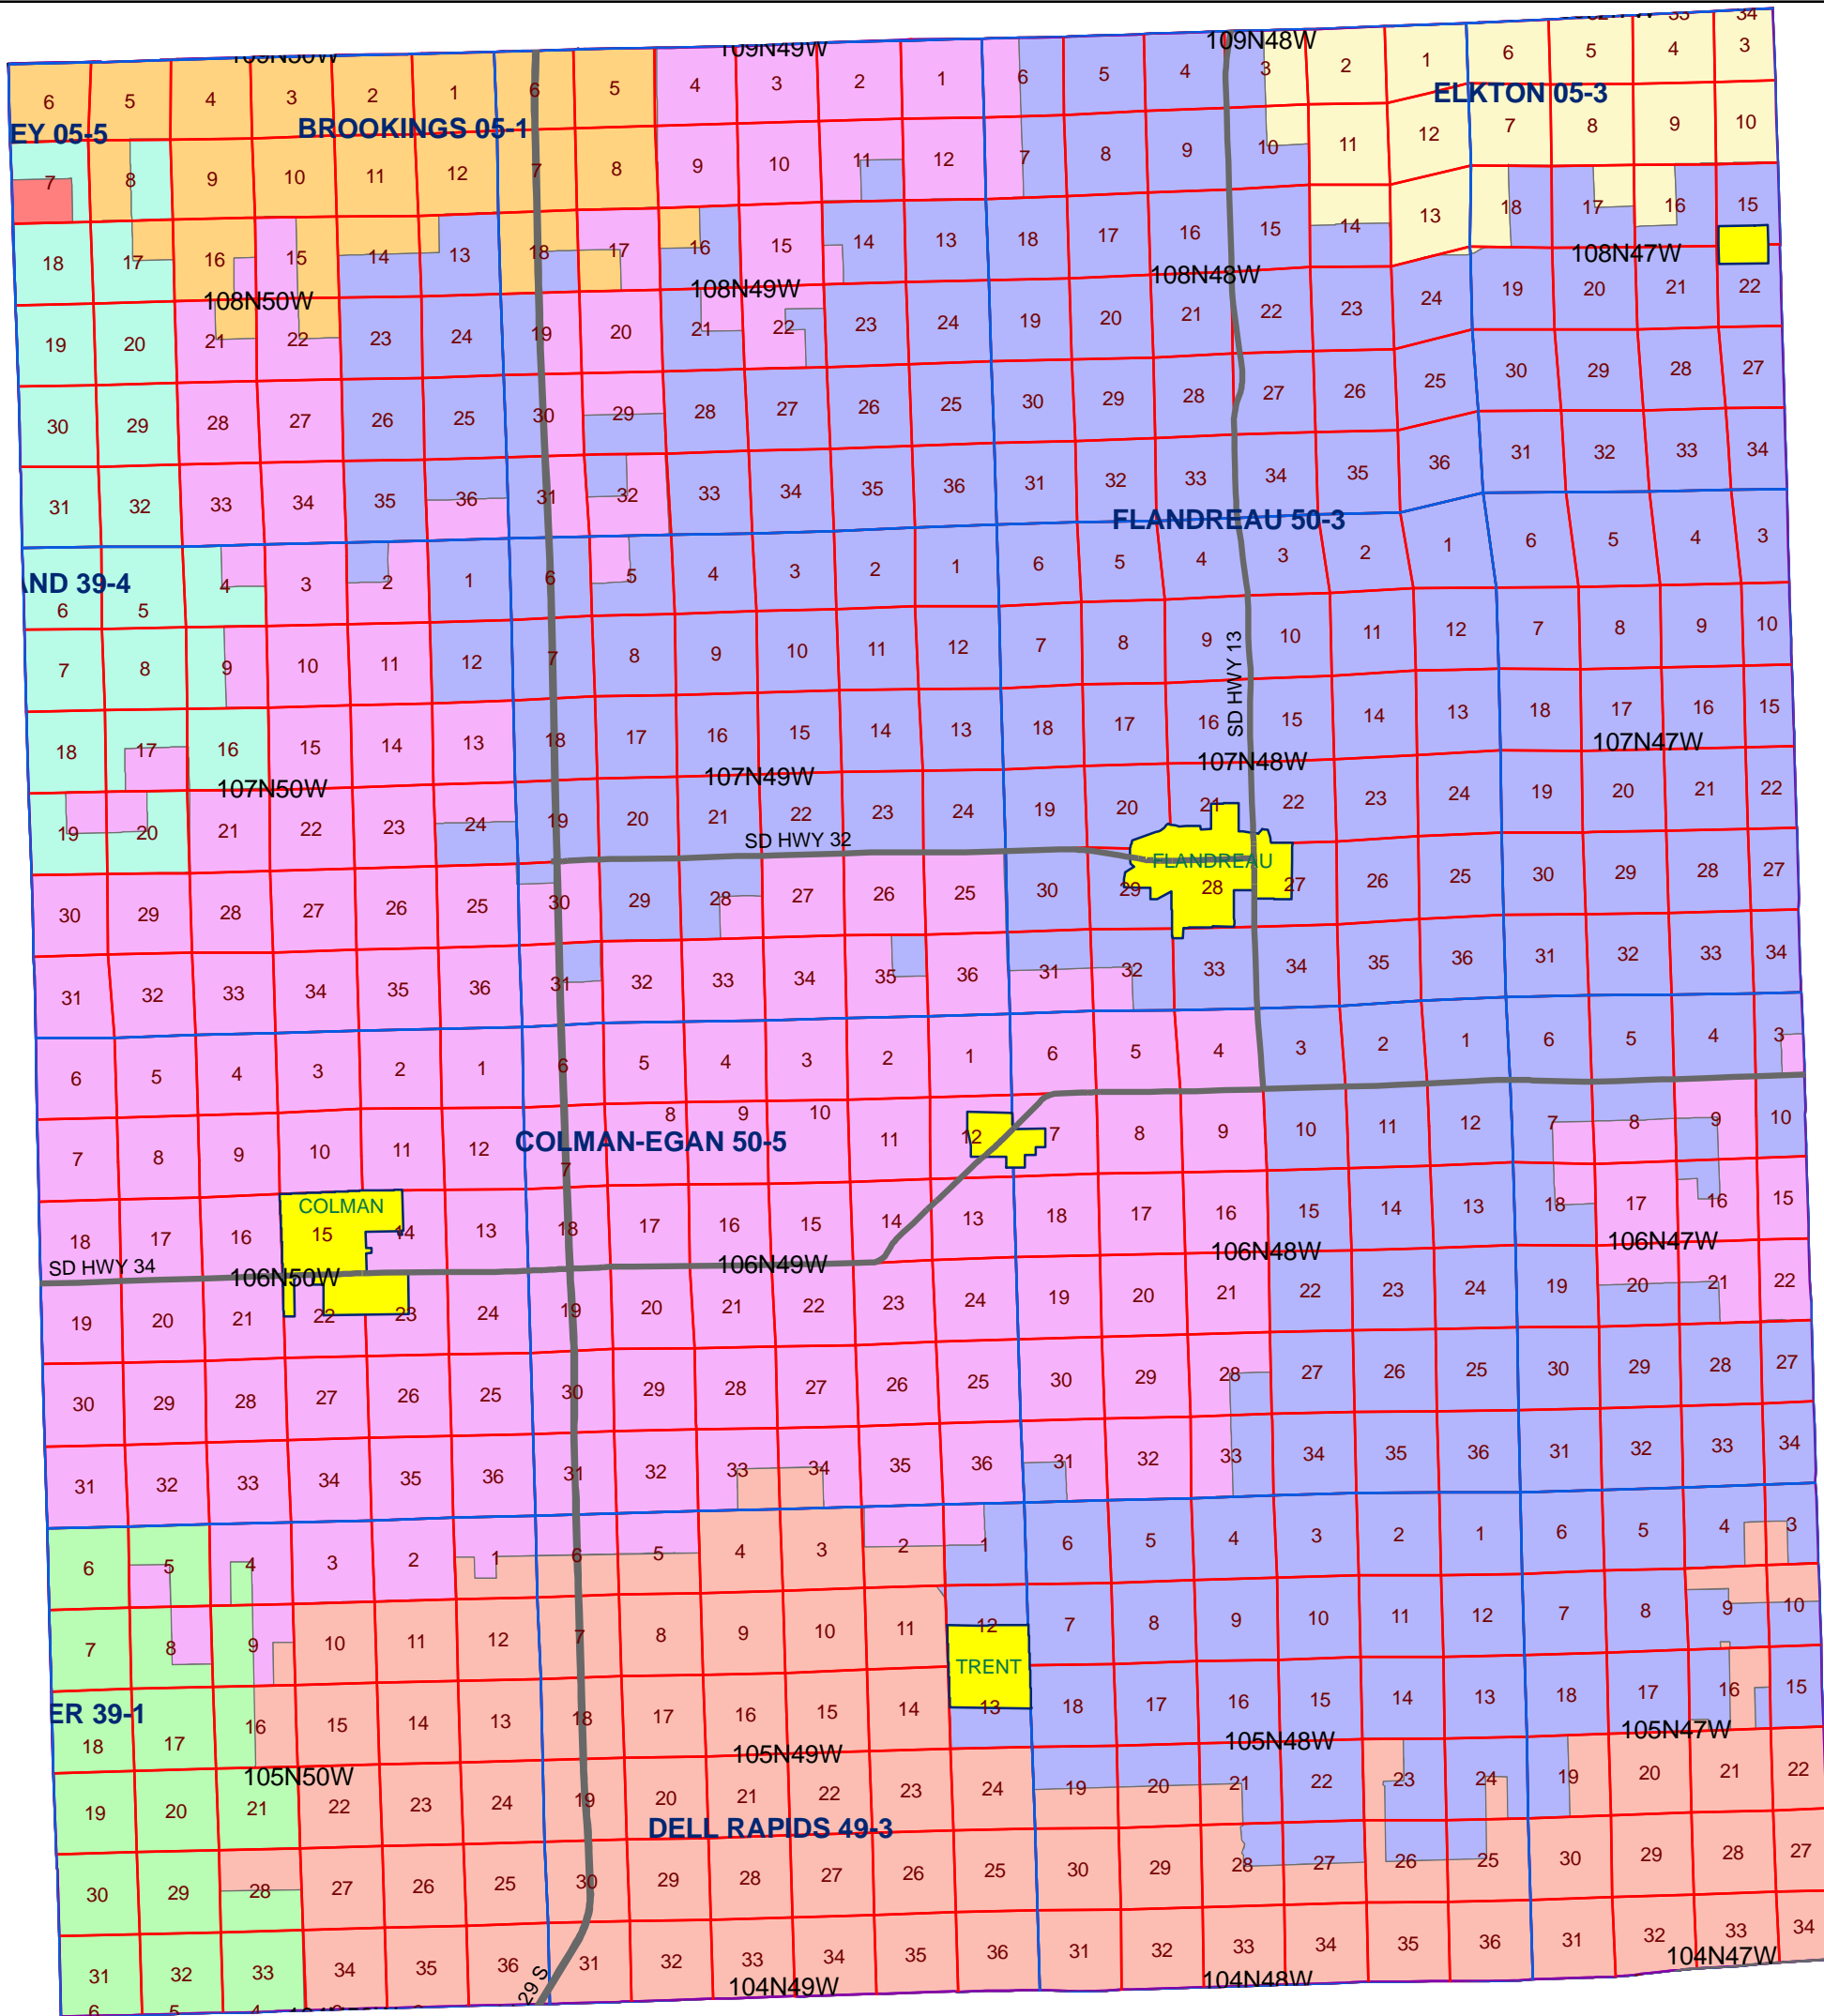

Moody County School Districts

NOTE: THIS MAP IS FOR REFERENCE ONLY
 Although every effort has been made to ensure the accuracy of information, errors and conditions originating from the physical sources used to develop the database may be reflected in the data supplied. The end user must be aware of the data conditions and ultimately bear responsibility for the appropriate use of the information with respect to possible errors, original scale, collection methodology, currency of data, and other conditions specific to certain data.

Prepared July 2008

School Districts

- BROOKINGS 05-1
- ELKTON 05-3
- CHESTER 39-1
- FLANDREAU 50-3
- COLMAN-EGAN 50-5
- RUTLAND 39-4
- DELL RAPIDS 49-3
- SIOUX VALLEY 05-5