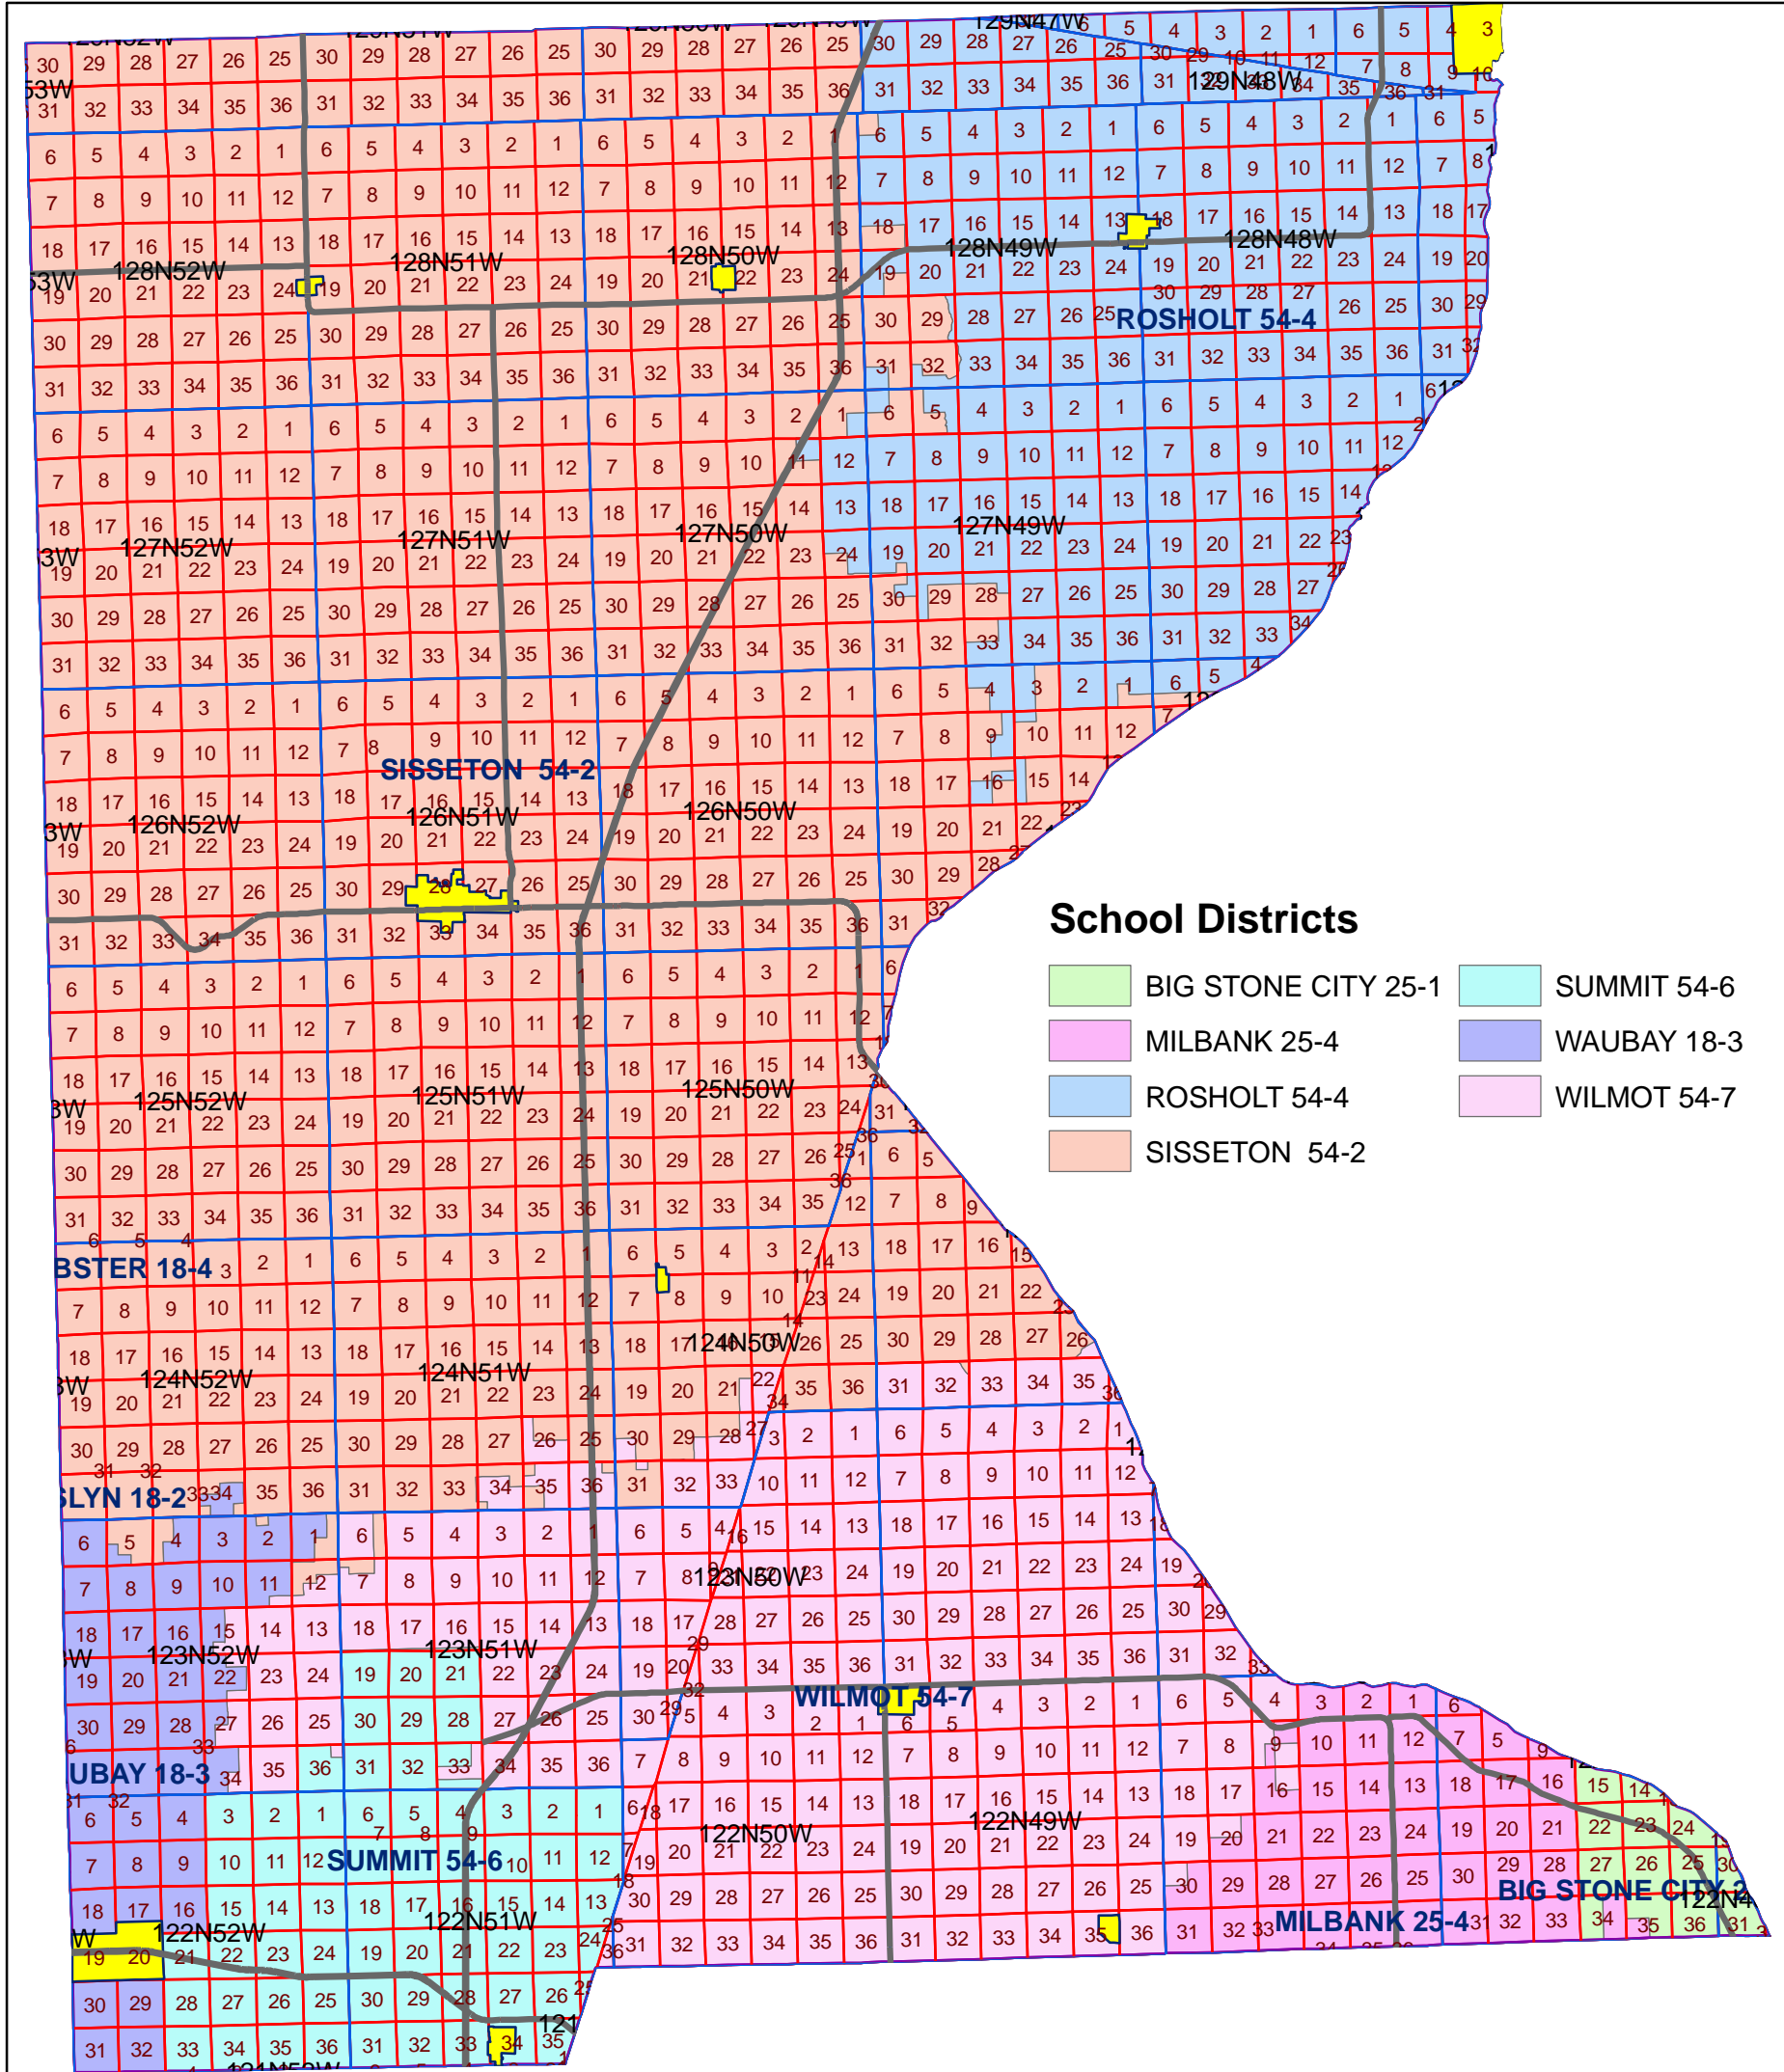

Roberts County School Districts

School Districts

- BIG STONE CITY 25-1
- MILBANK 25-4
- ROSHOLT 54-4
- SISSETON 54-2
- SUMMIT 54-6
- WAUBAY 18-3
- WILMOT 54-7

NOTE: THIS MAP IS FOR REFERENCE ONLY
 Although every effort has been made to ensure the accuracy of information, errors and conditions originating from the physical sources used to develop the database may be reflected in the data supplied. The end user must be aware of the data conditions and ultimately bear responsibility for the appropriate use of the information with respect to possible errors, original scale, collection methodology, currency of data, and other conditions specific to certain data.