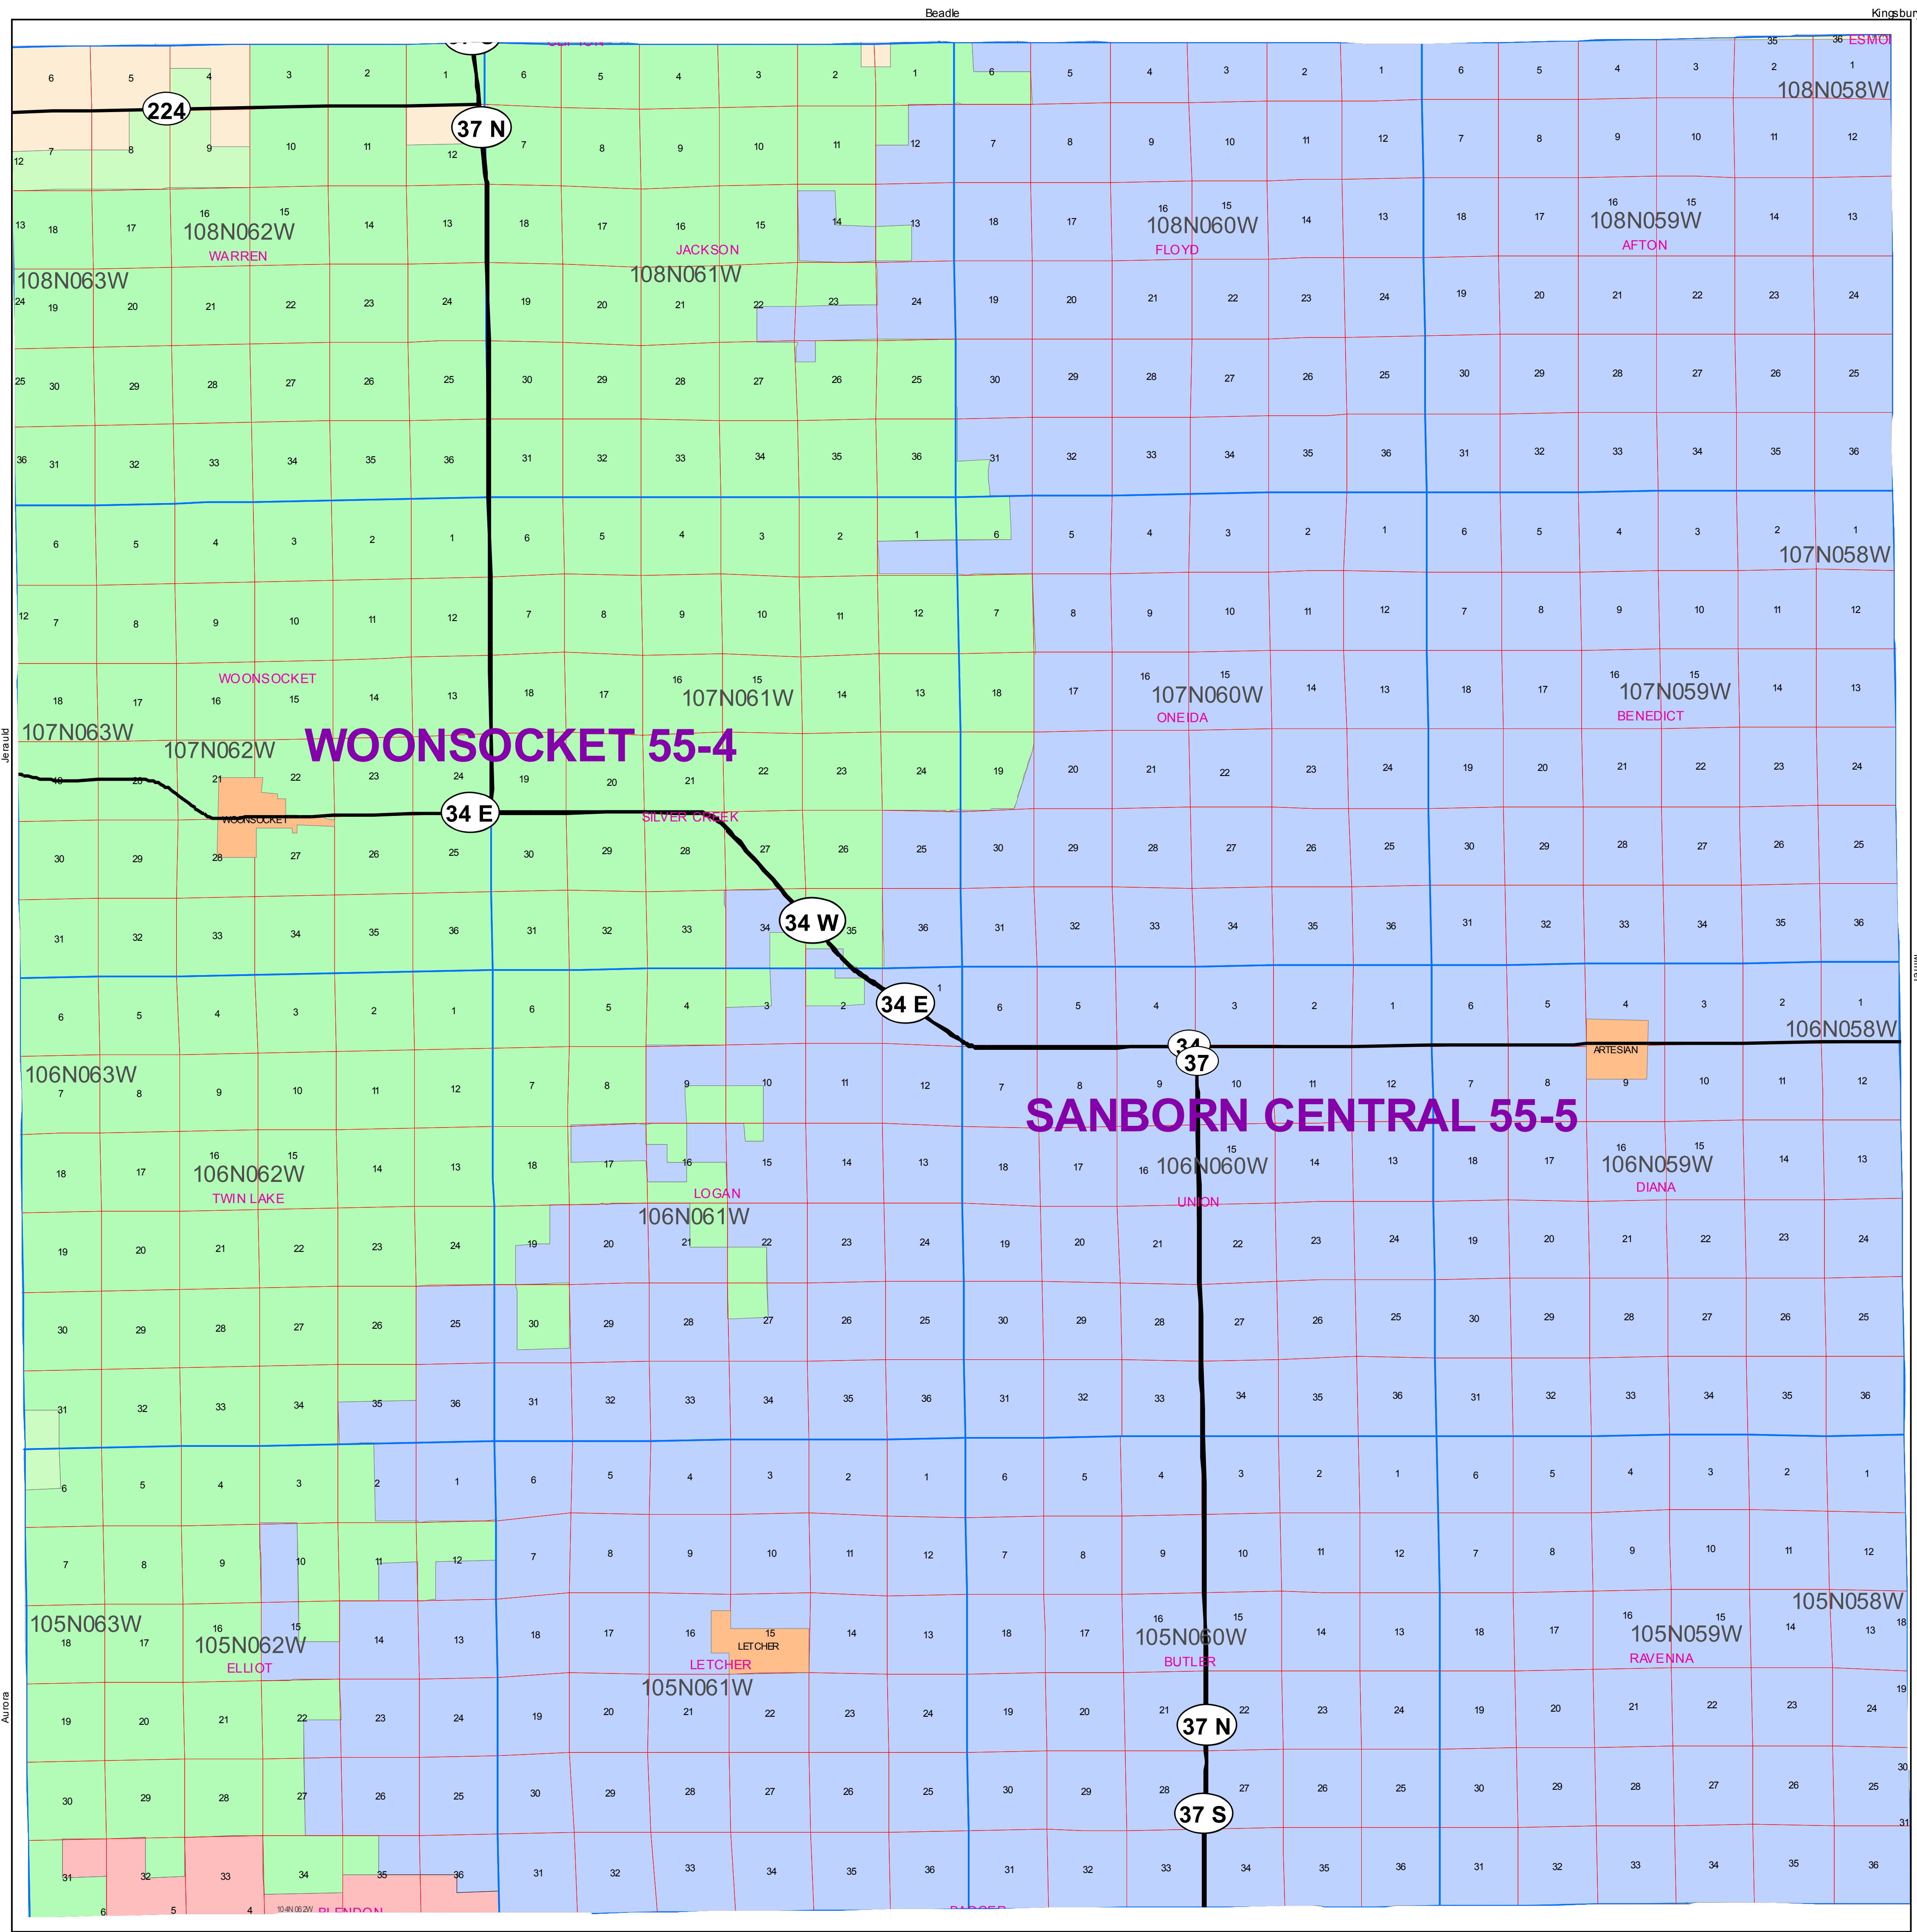

Sanborn County School Districts

- WESSINGTON SPRINGS 36-2
- MOUNT VERNON 17-3
- SANBORN CENTRAL 55-5
- HURON 02-2

NOTE: THIS MAP IS FOR REFERENCE ONLY
 Although every effort has been made to ensure the accuracy of information, errors and conditions originating from the physical sources used to develop the database may be reflected in the data supplied. The end user must be aware of the data conditions and ultimately bear responsibility for the appropriate use of the information with respect to possible errors, original scale, collection methodology, currency of data, and other conditions specific to certain data.