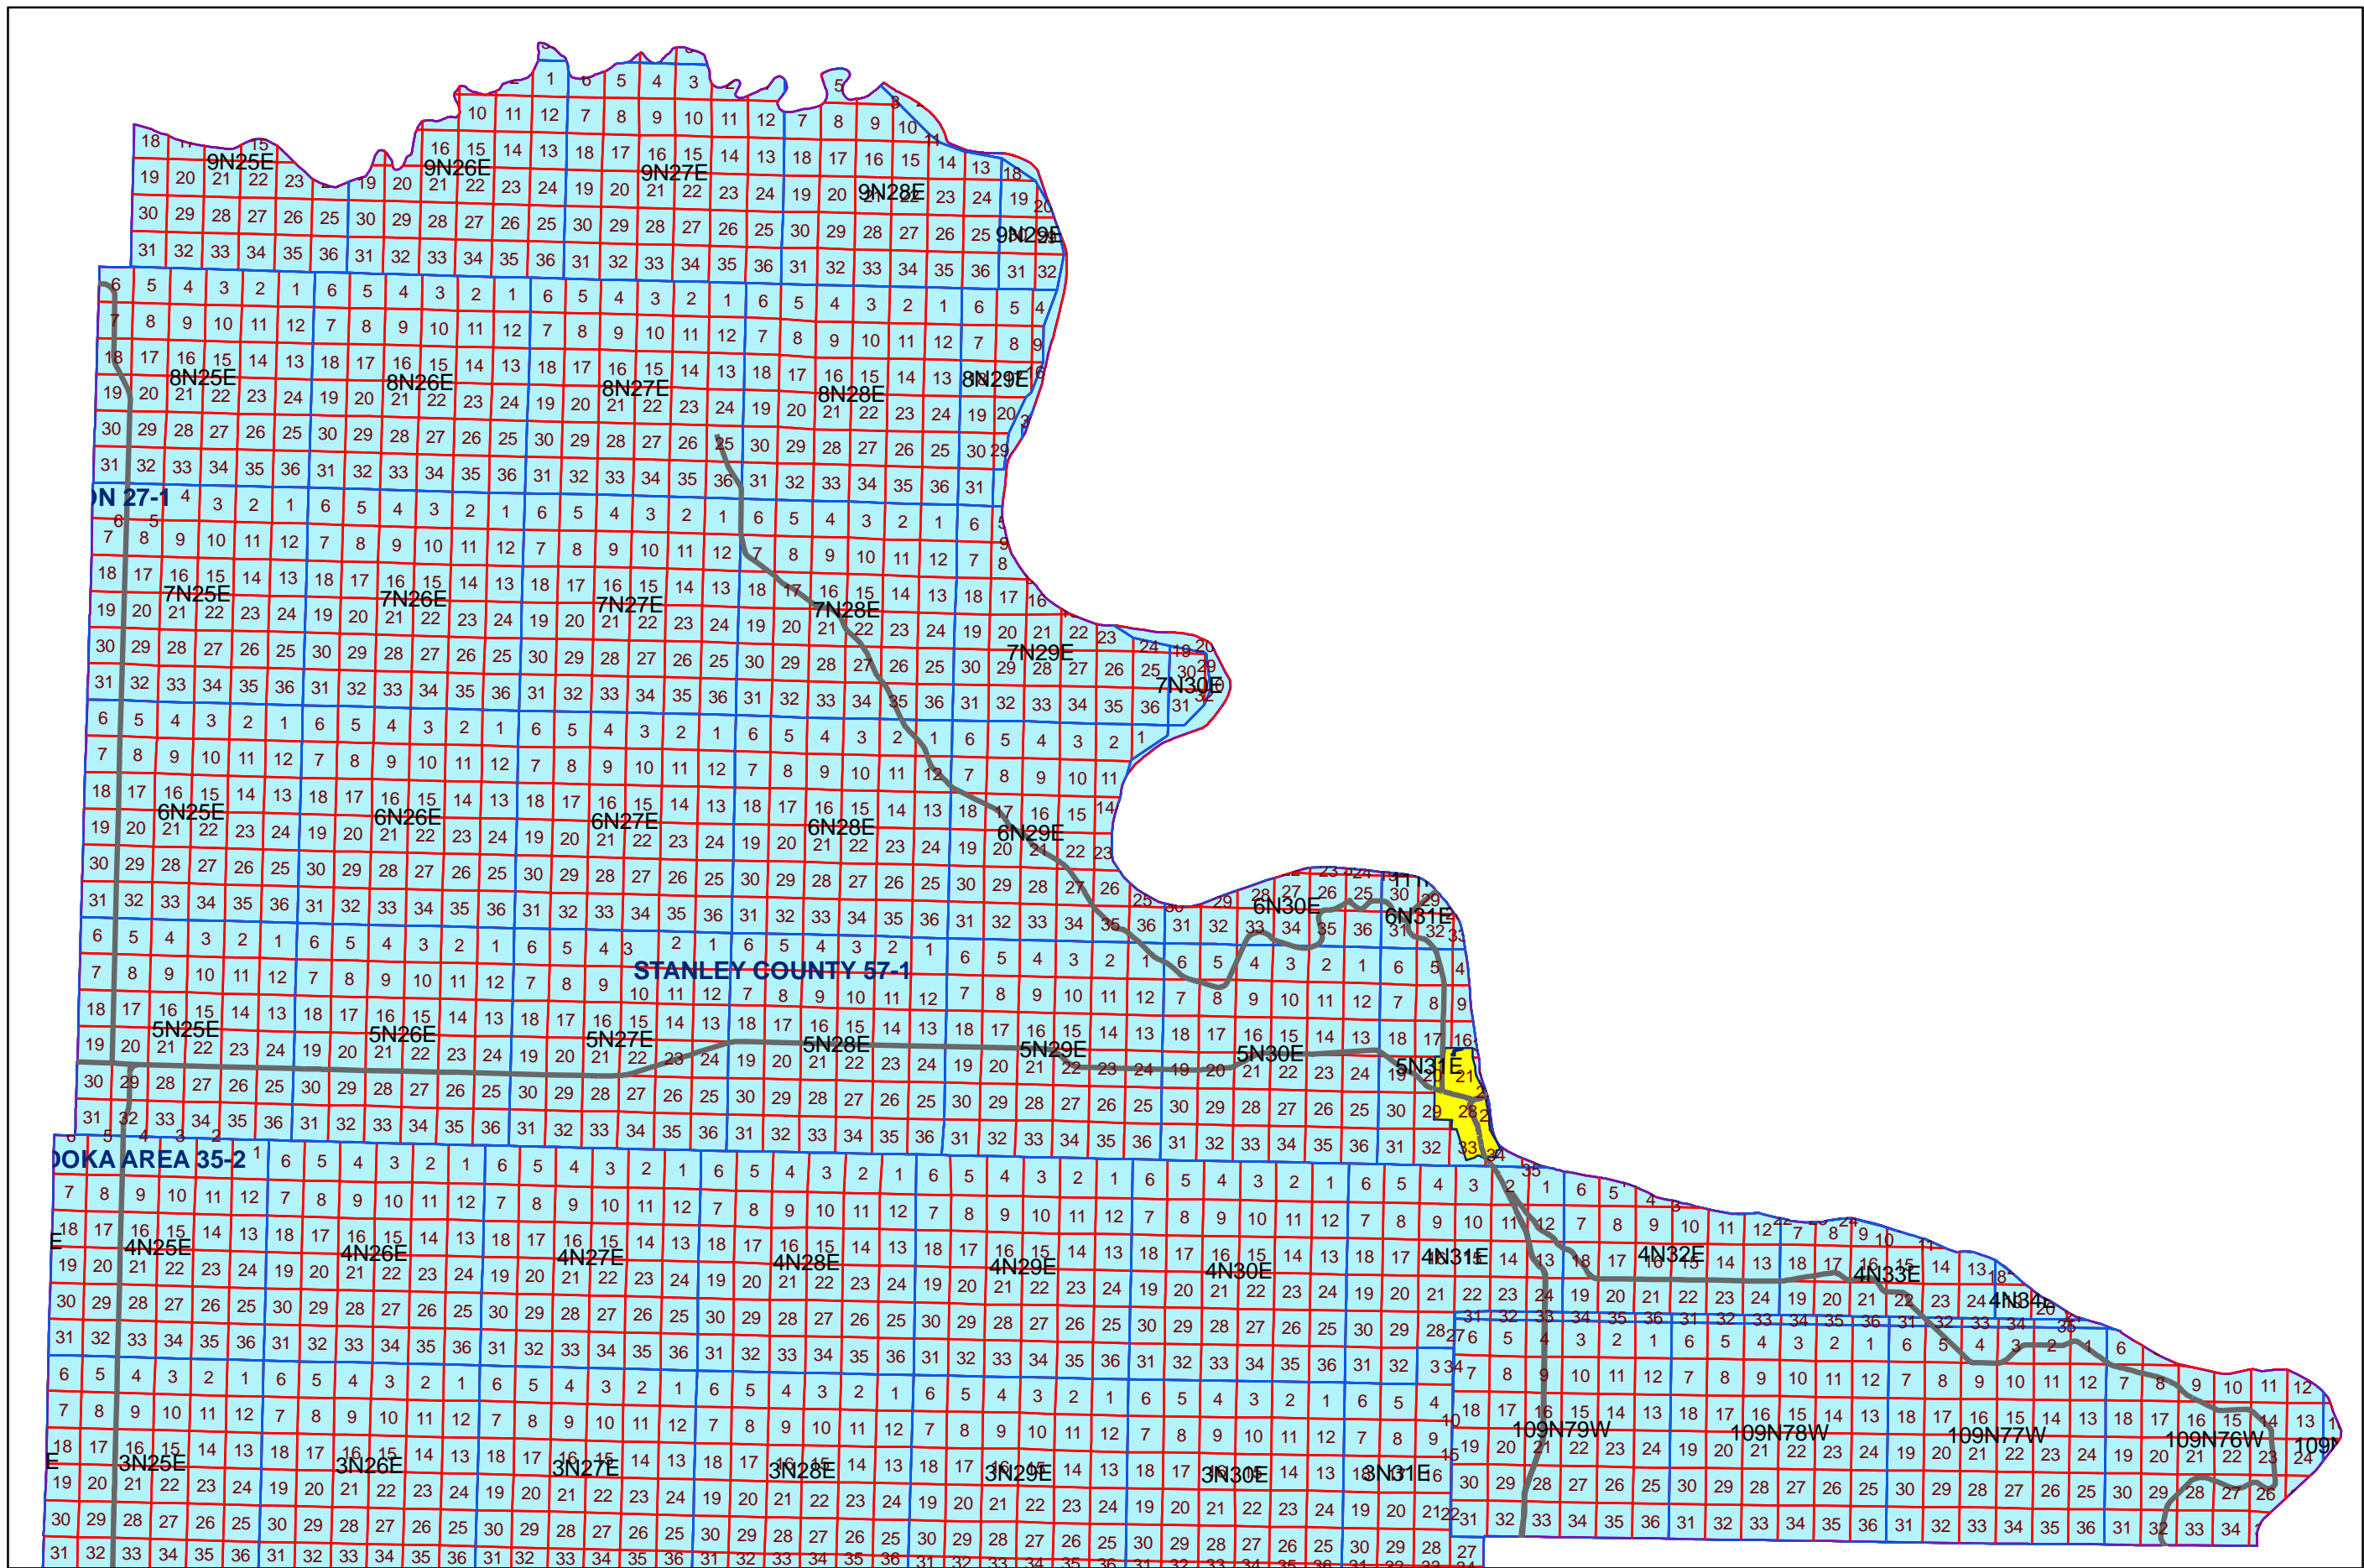

Stanley County School Districts

Prepared July 2008

School Districts

STANLEY COUNTY 57-1

NOTE: THIS MAP IS FOR REFERENCE ONLY
Although every effort has been made to ensure the accuracy of information, errors and conditions originating from the physical sources used to develop the database may be reflected in the data supplied. The end user must be aware of the data conditions and ultimately bear responsibility for the appropriate use of the information with respect to possible errors, original scale, collection methodology, currency of data, and other conditions specific to certain data.