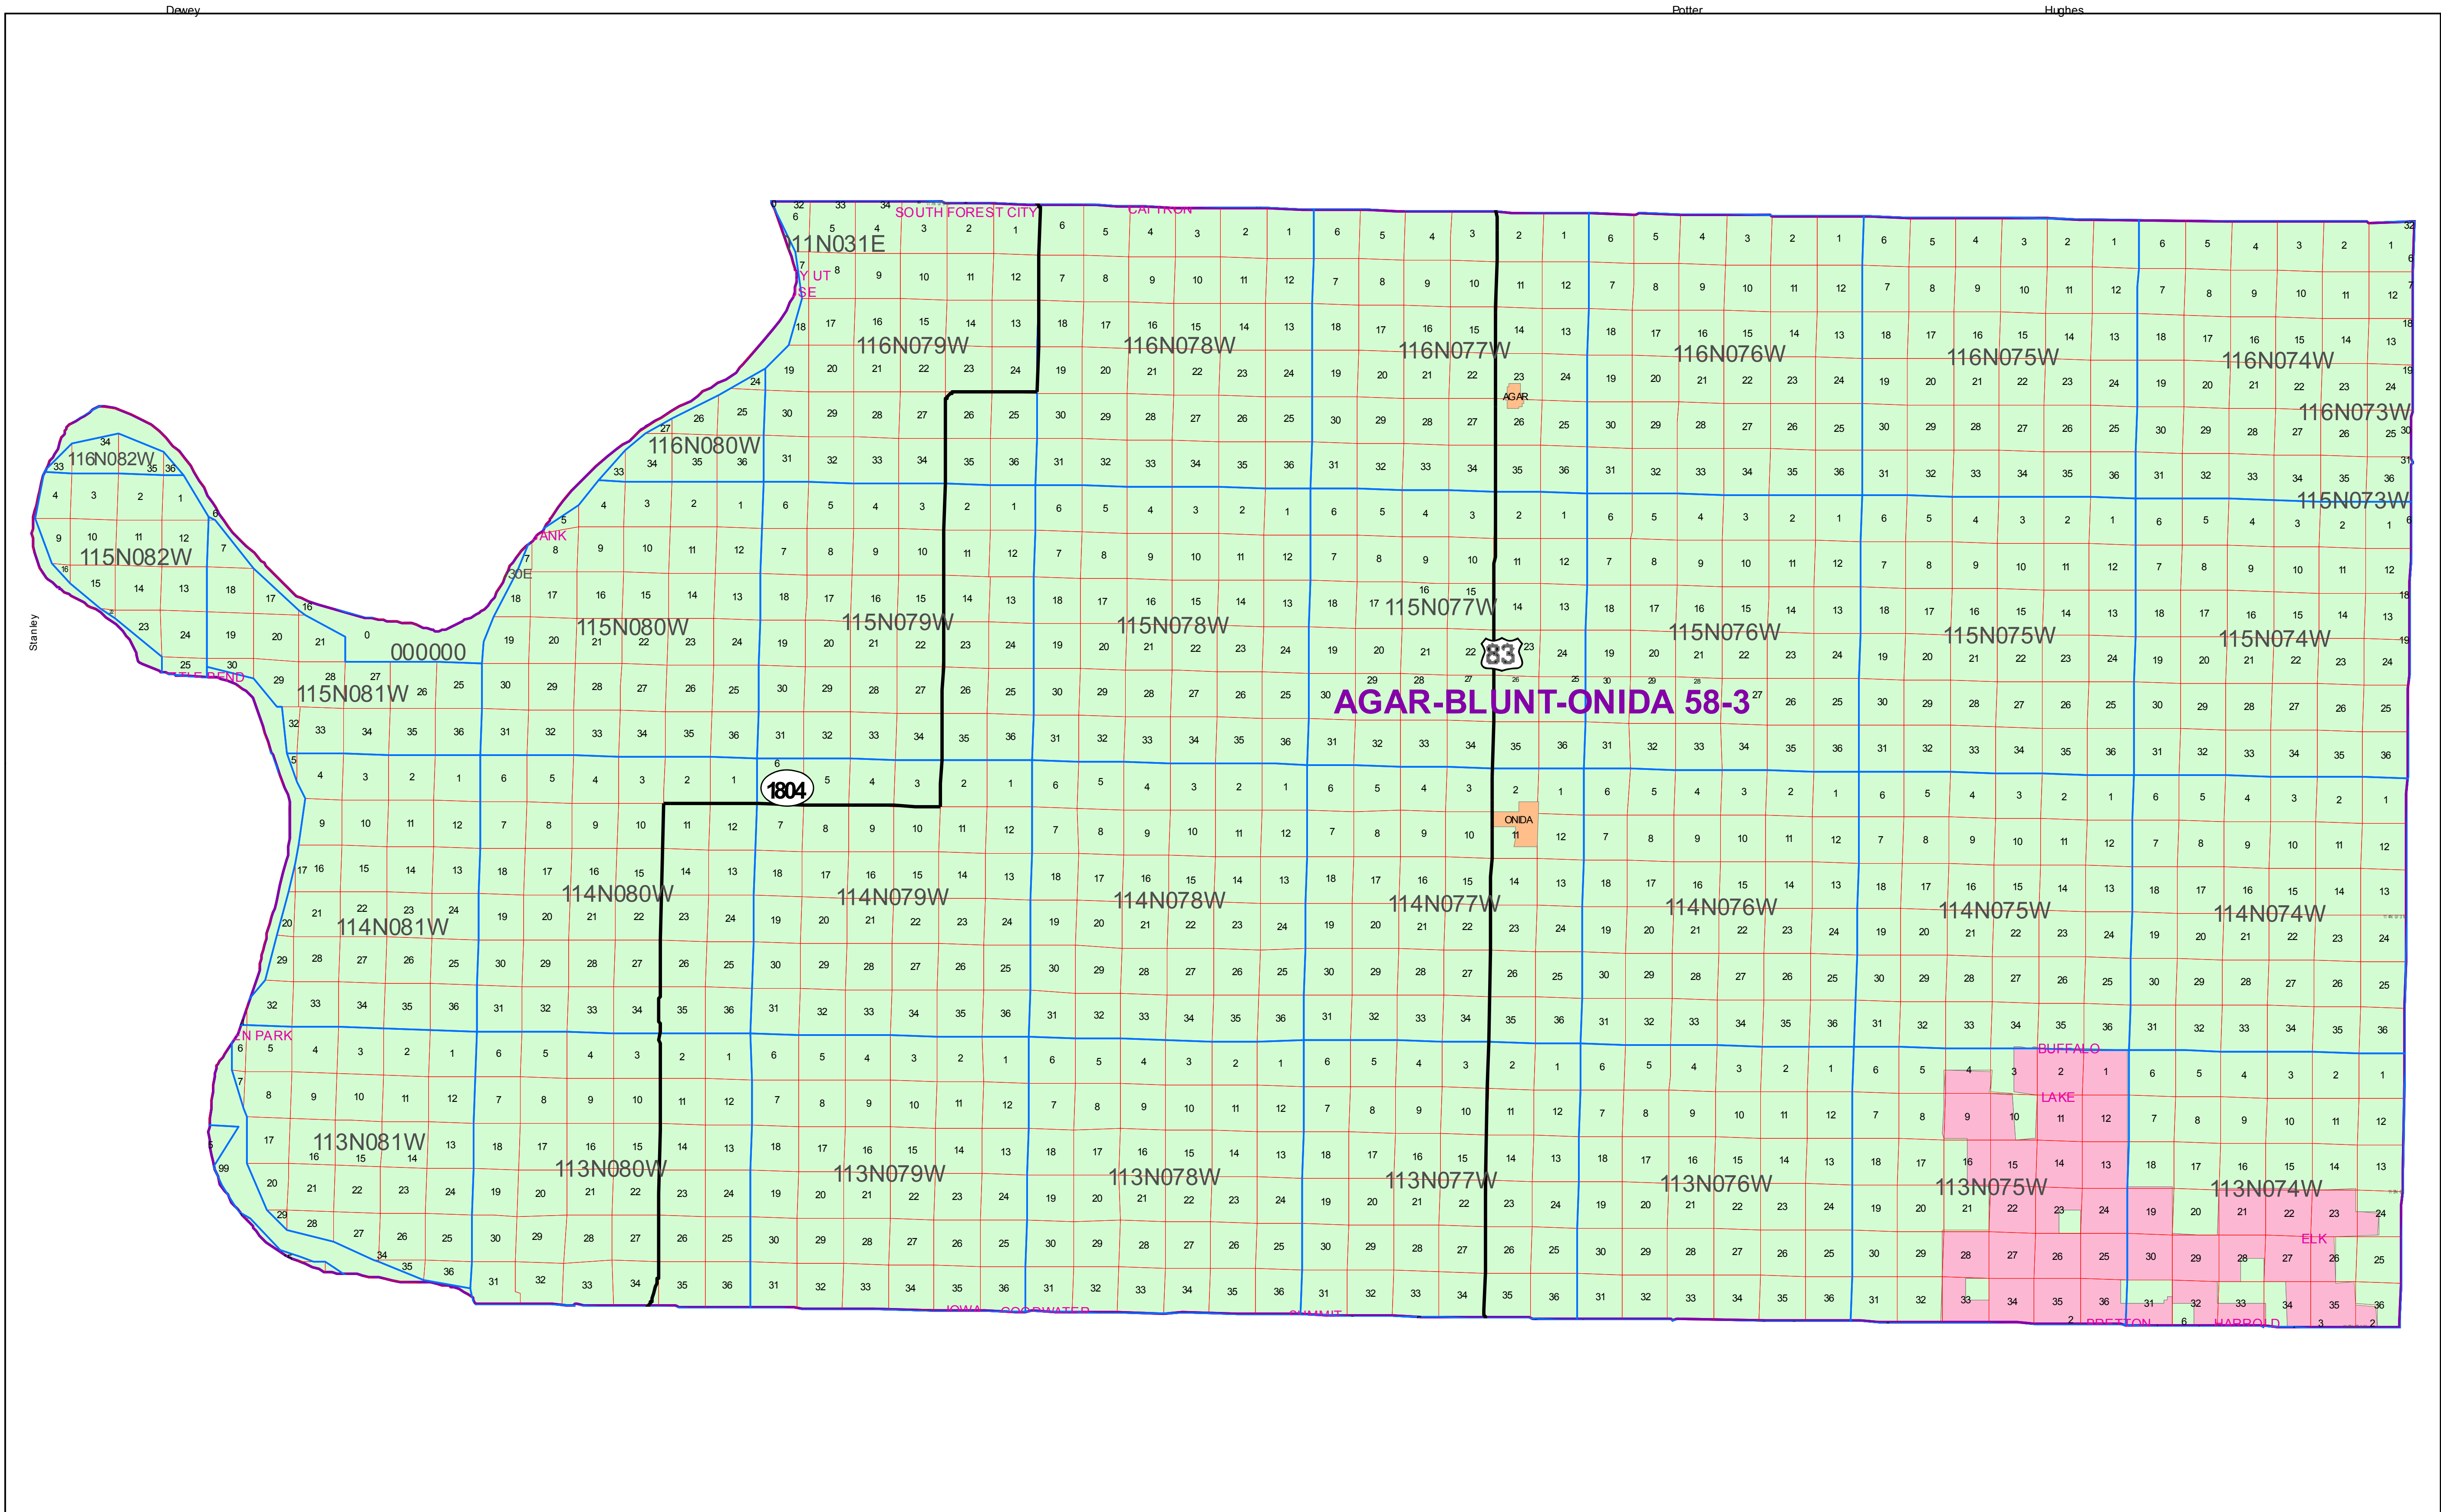

Sully County School Districts

- AGAR-BLUNT-ONIDA 58-3
- HIGHMORE-HARROLD 34-2

Prepared August 2010

NOTE: THIS MAP IS FOR REFERENCE ONLY
 Although every effort has been made to ensure the accuracy of information, errors and conditions originating from the physical sources used to develop the database may be reflected in the data supplied. The end user must be aware of the data conditions and ultimately bear responsibility for the appropriate use of the information with respect to possible errors, original scale, collection methodology, currency of data, and other conditions specific to certain data.