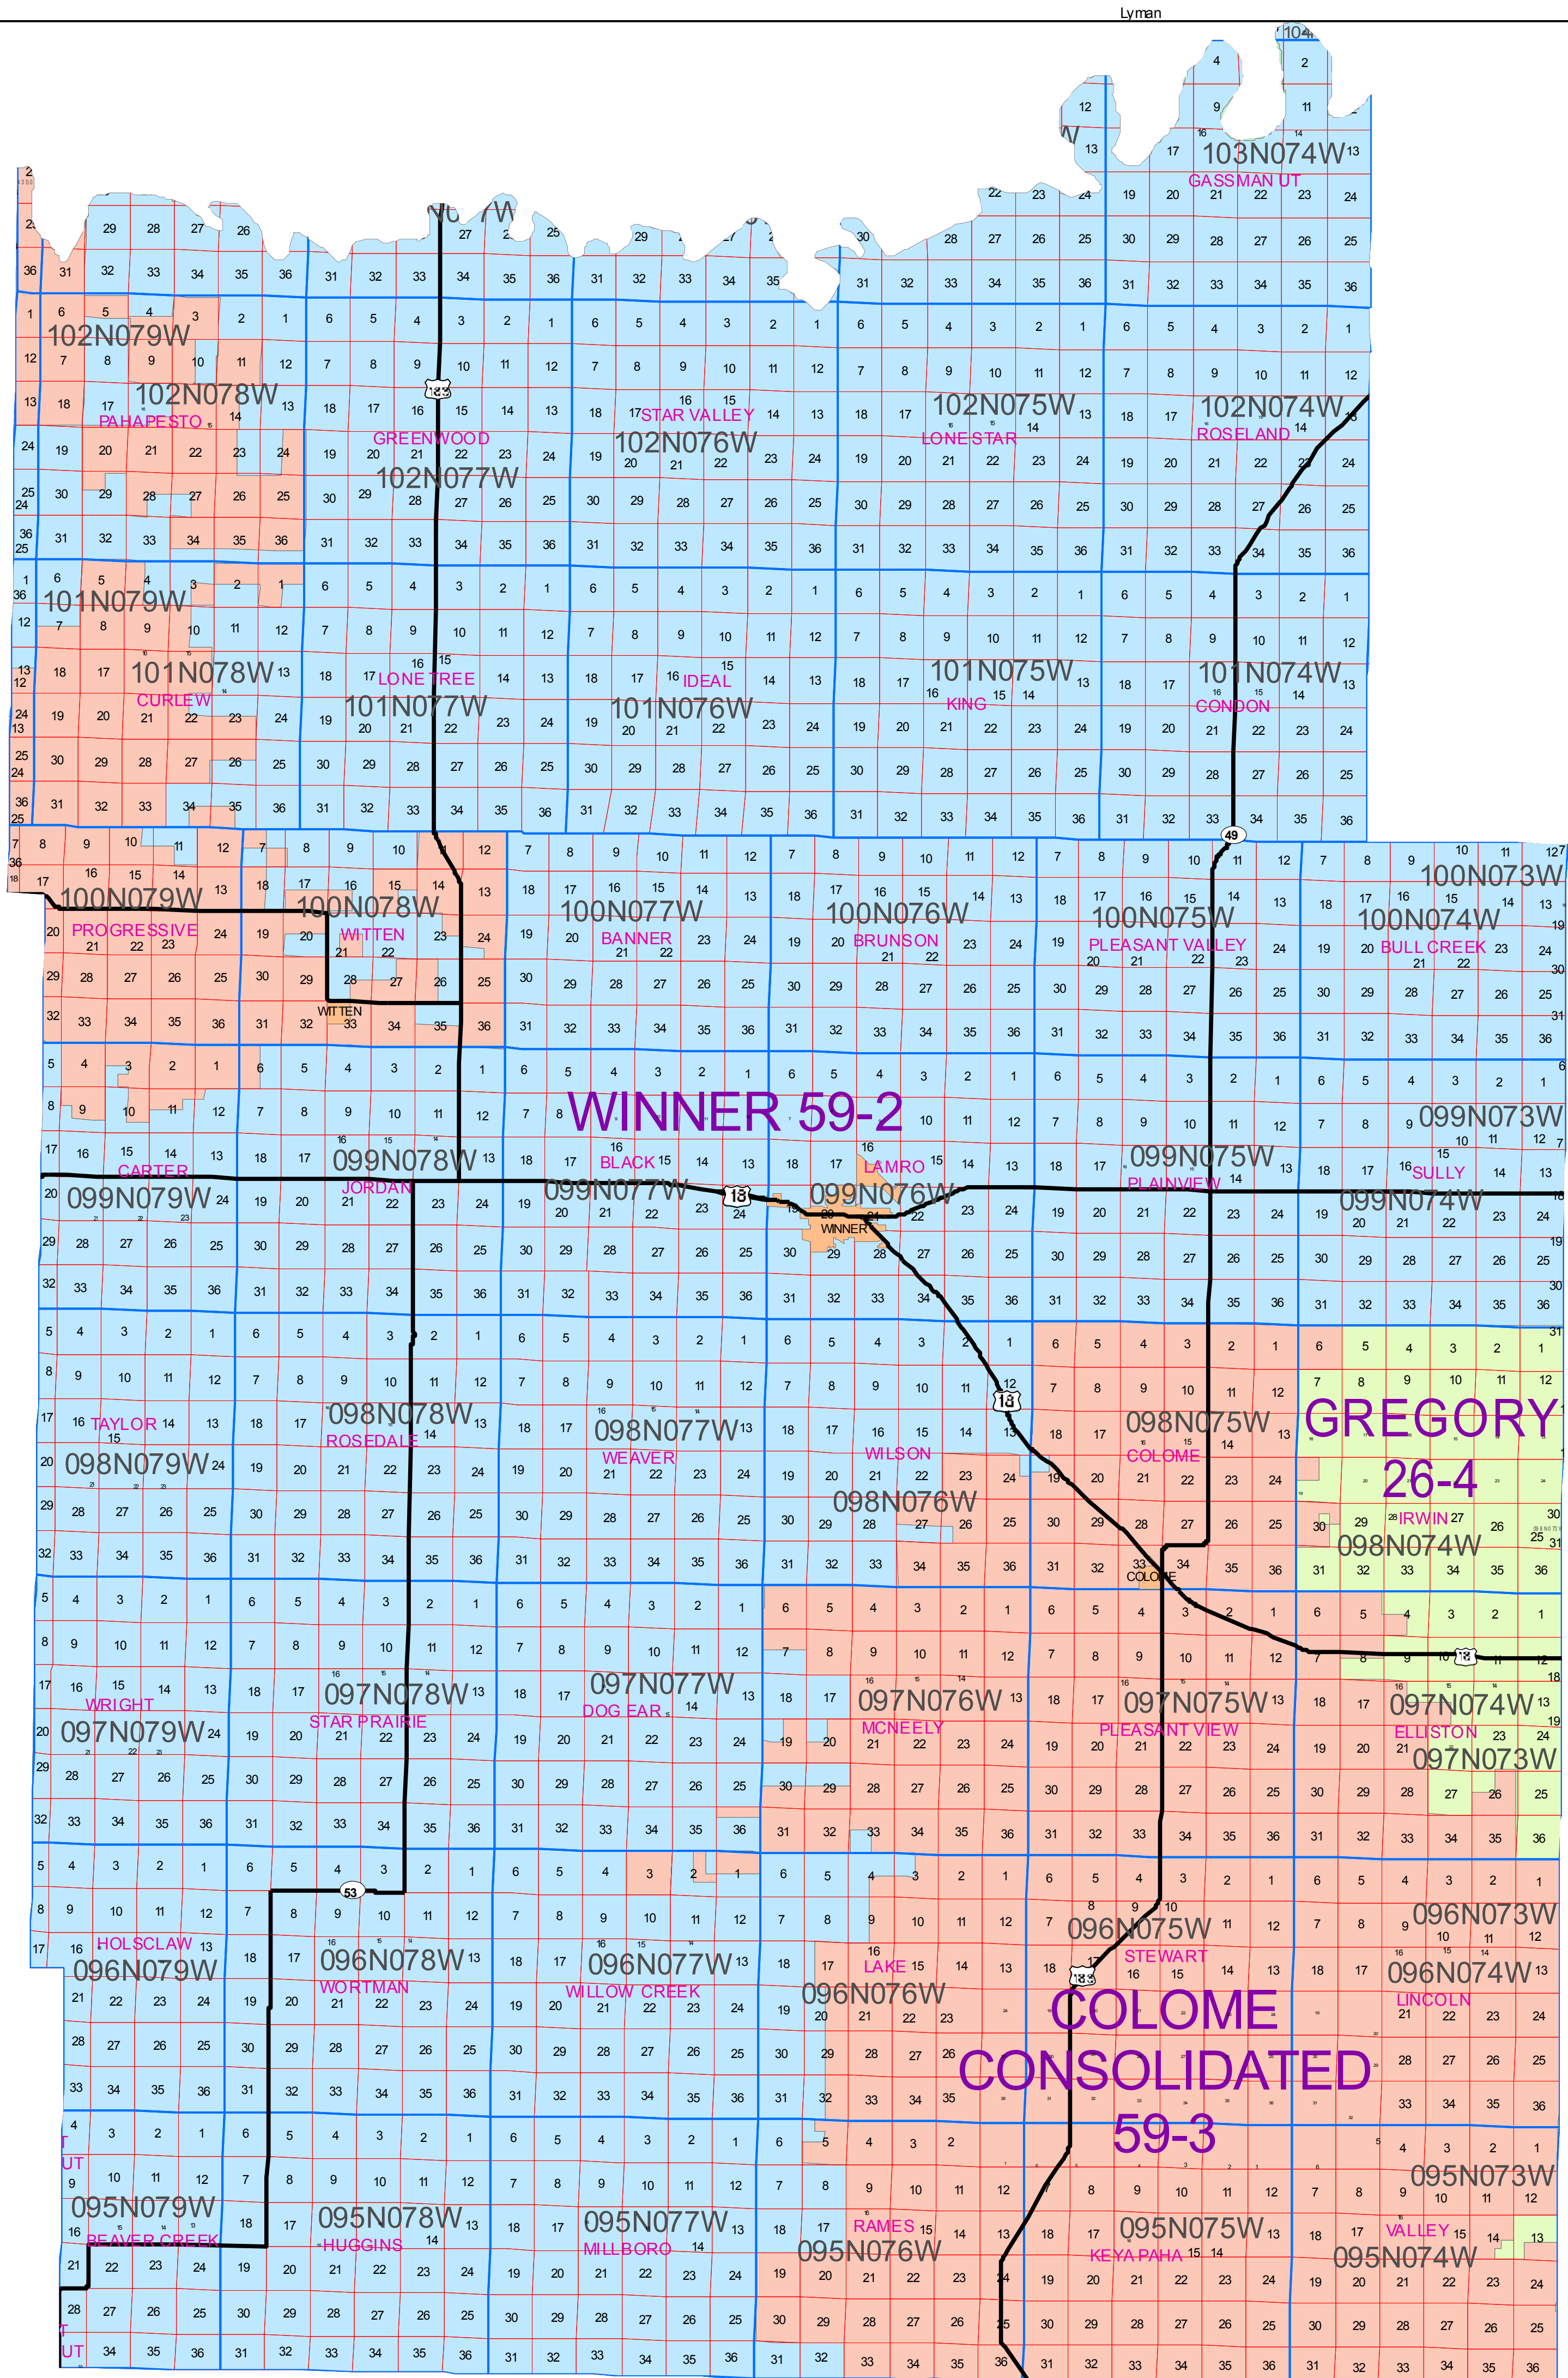

Tripp County School Districts

COLOME CONSOLIDATED 59-3

GREGORY 26-4

LYMAN 42-1

WINNER 59-2

Prepared December 2009

NOTE: THIS MAP IS FOR REFERENCE ONLY
 Although every effort has been made to ensure the accuracy of information, errors and conditions originating from the physical sources used to develop the database may be reflected in the data supplied. The end user must be aware of the data conditions and ultimately bear responsibility for the appropriate use of the information with respect to possible errors, original scale, collection methodology, currency of data, and other conditions specific to certain data.