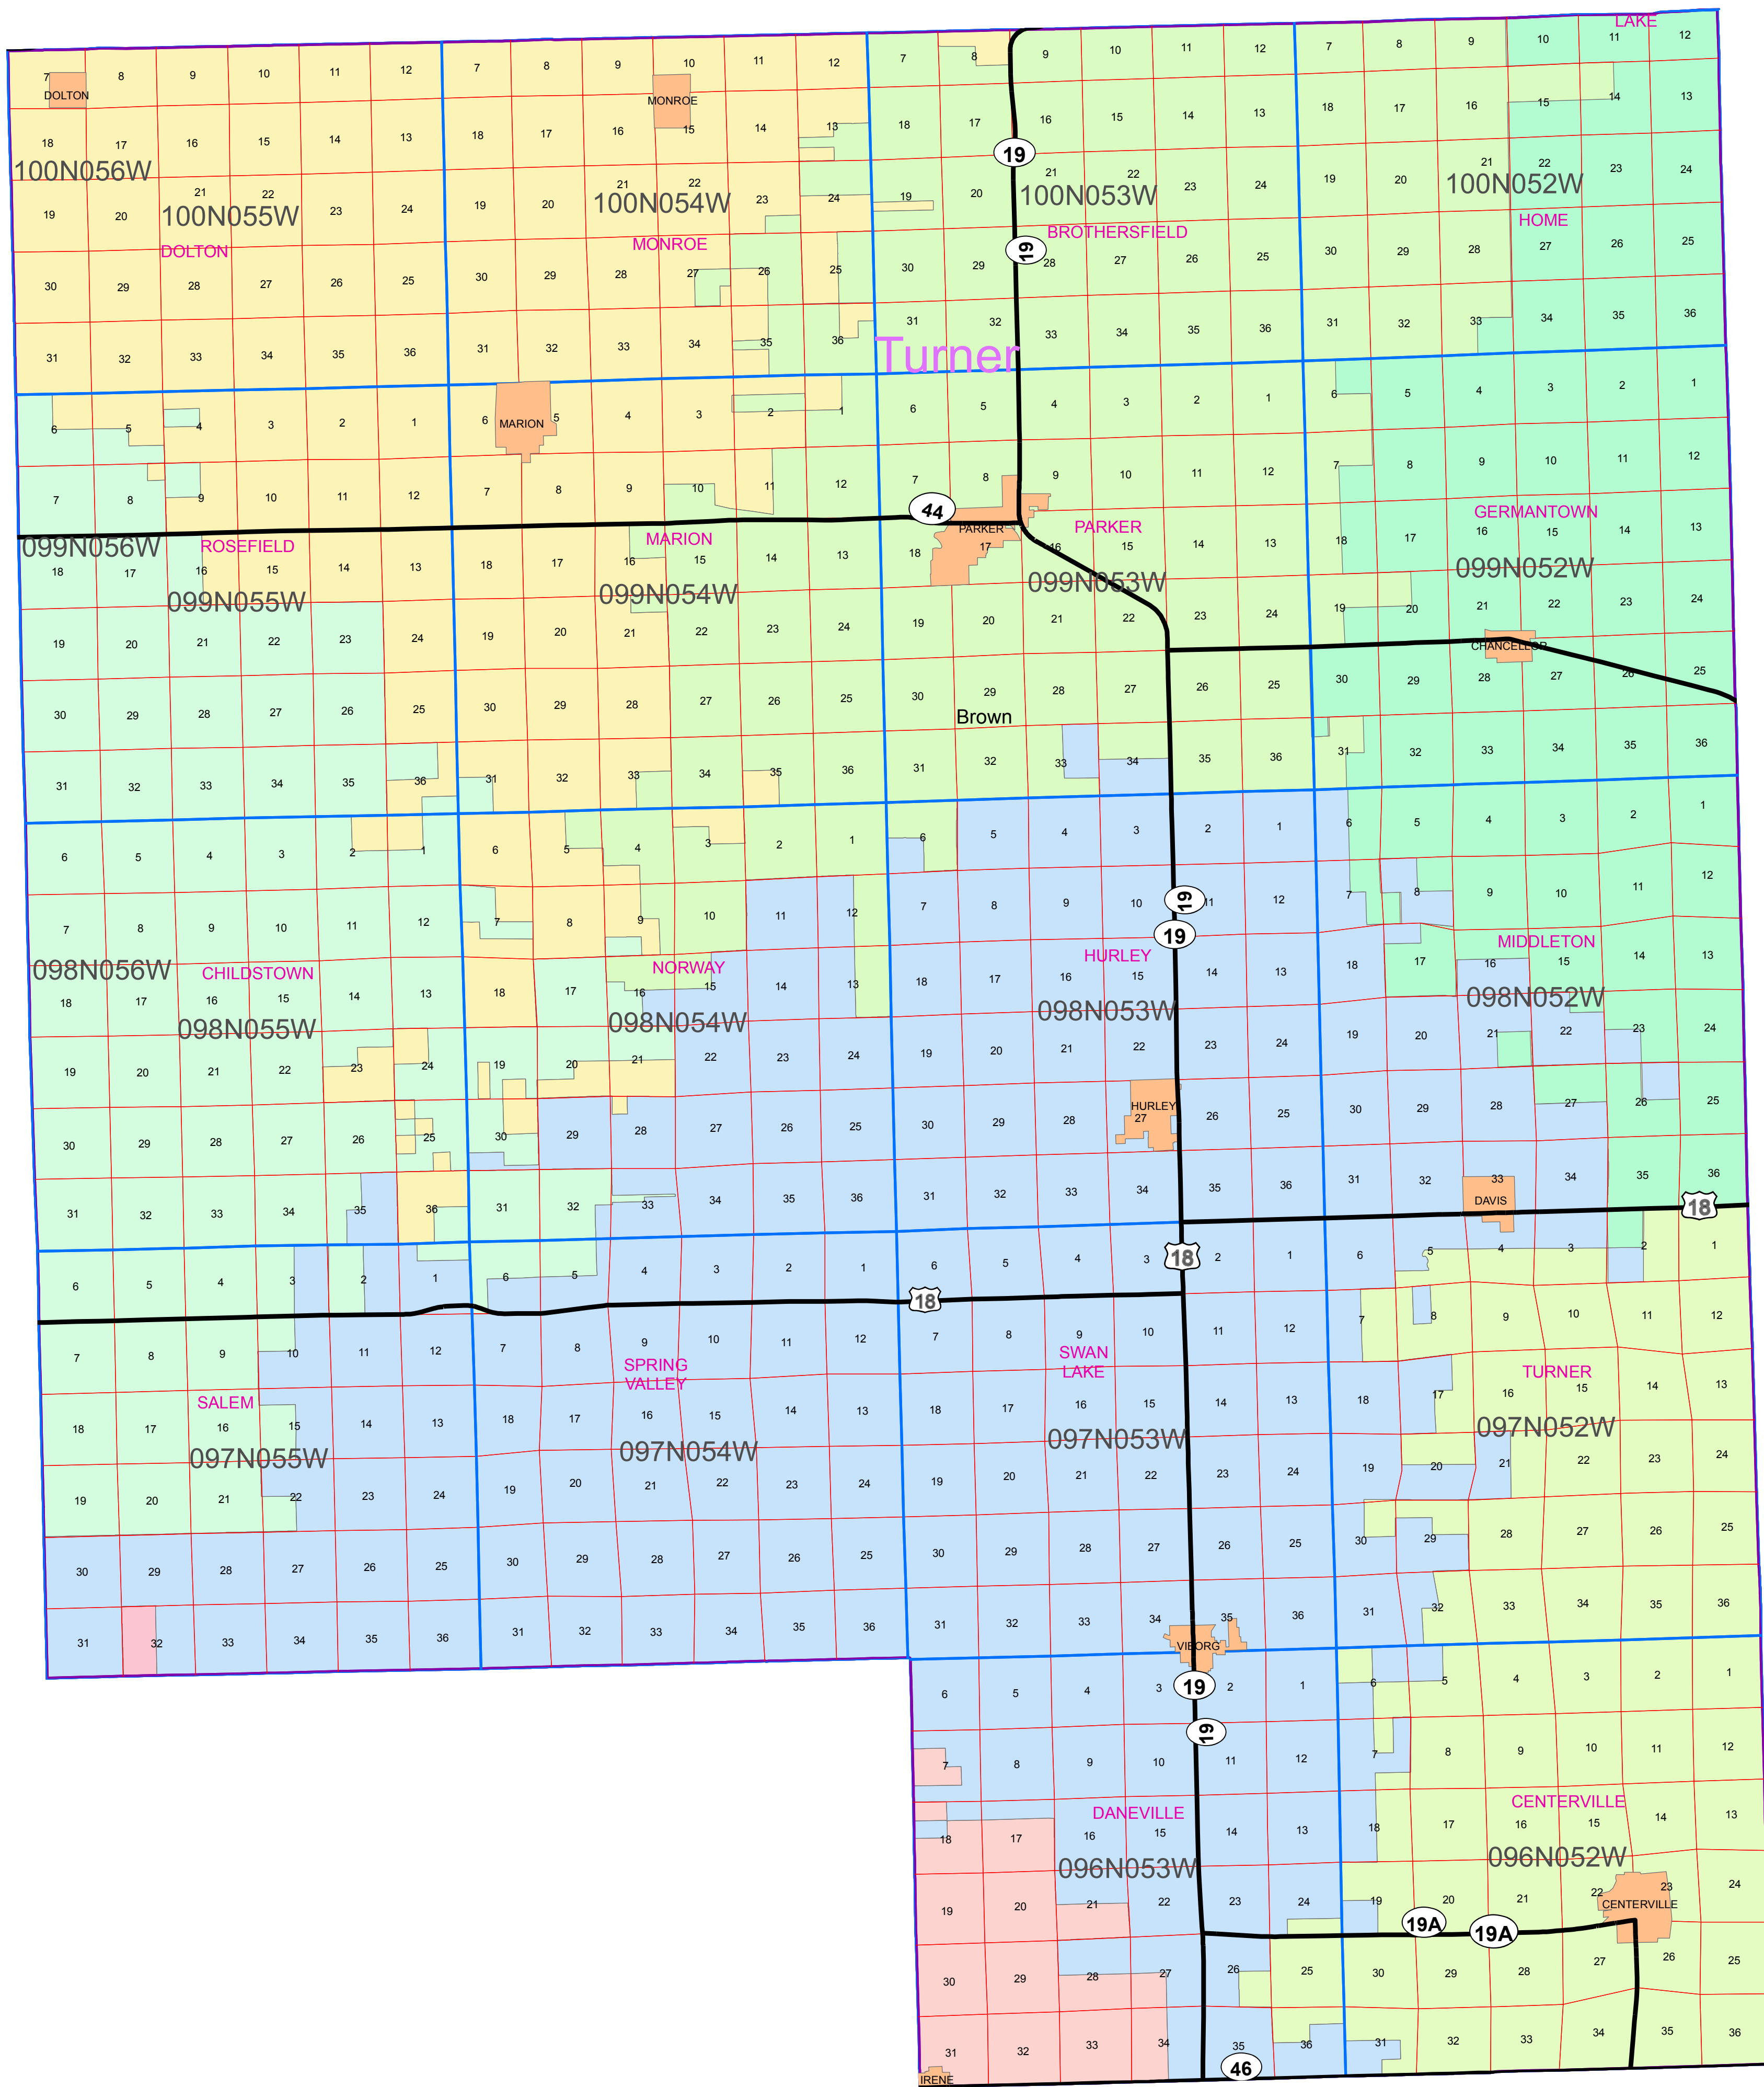

Turner County School Districts

13-8

- CENTERVILLE 60-1
- FREEMAN 33-1
- LENNOX 41-4
- PARKER 60-4
- MARION 60-3
- VIBORG-HURLEY 60-6
- HURLEY 60-2

Prepared May 2012

NOTE: THIS MAP IS FOR REFERENCE ONLY. Although every effort has been made to ensure the accuracy of information, errors and conditions originating from the physical sources used to develop the database may be reflected in the data supplied. The end user must be aware of the data conditions and ultimately bear responsibility for the appropriate use of the information with respect to possible errors, original scale, collection methodology, currency of data, and other conditions specific to certain data.