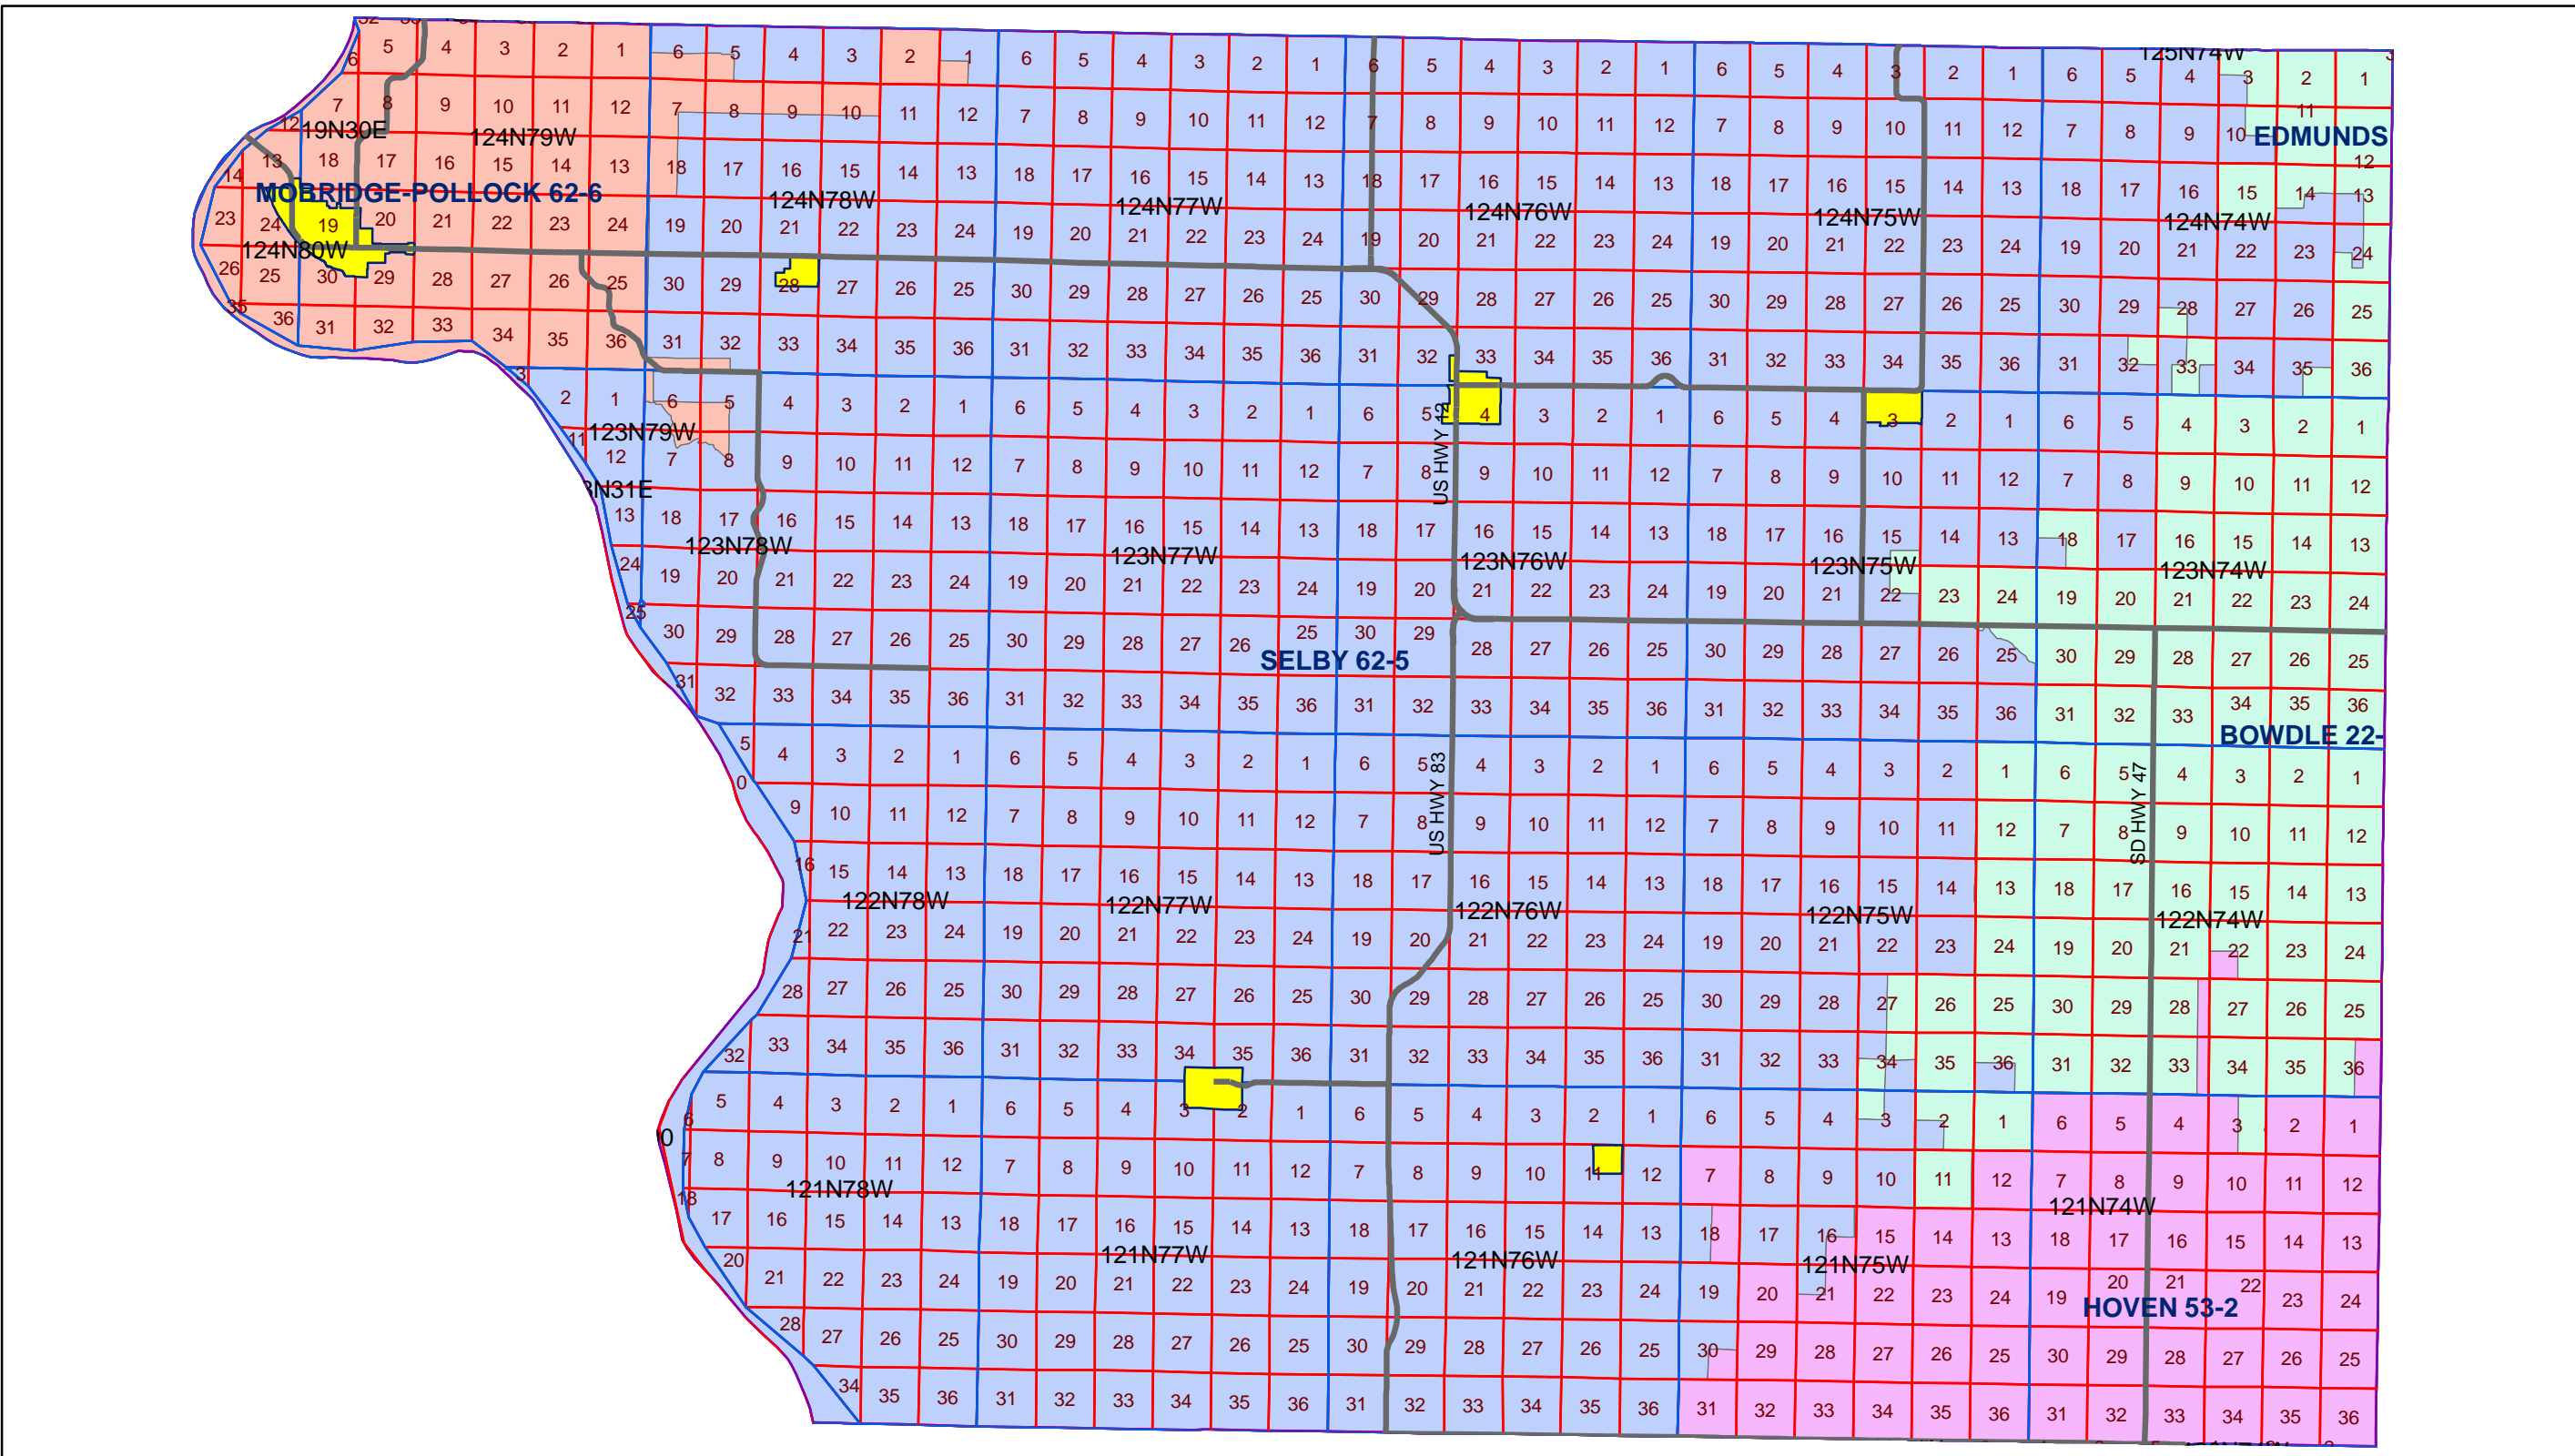

Walworth County School Districts

School Districts

- BOWDLE 22-1
- HOVEN 53-2
- MOBRIDGE-POLLOCK 62-6
- SELBY 62-5

NOTE: THIS MAP IS FOR REFERENCE ONLY
 Although every effort has been made to ensure the accuracy of information, errors and conditions originating from the physical sources used to develop the database may be reflected in the data supplied. The end user must be aware of the data conditions and ultimately bear responsibility for the appropriate use of the information with respect to possible errors, original scale, collection methodology, currency of data, and other conditions specific to certain data.