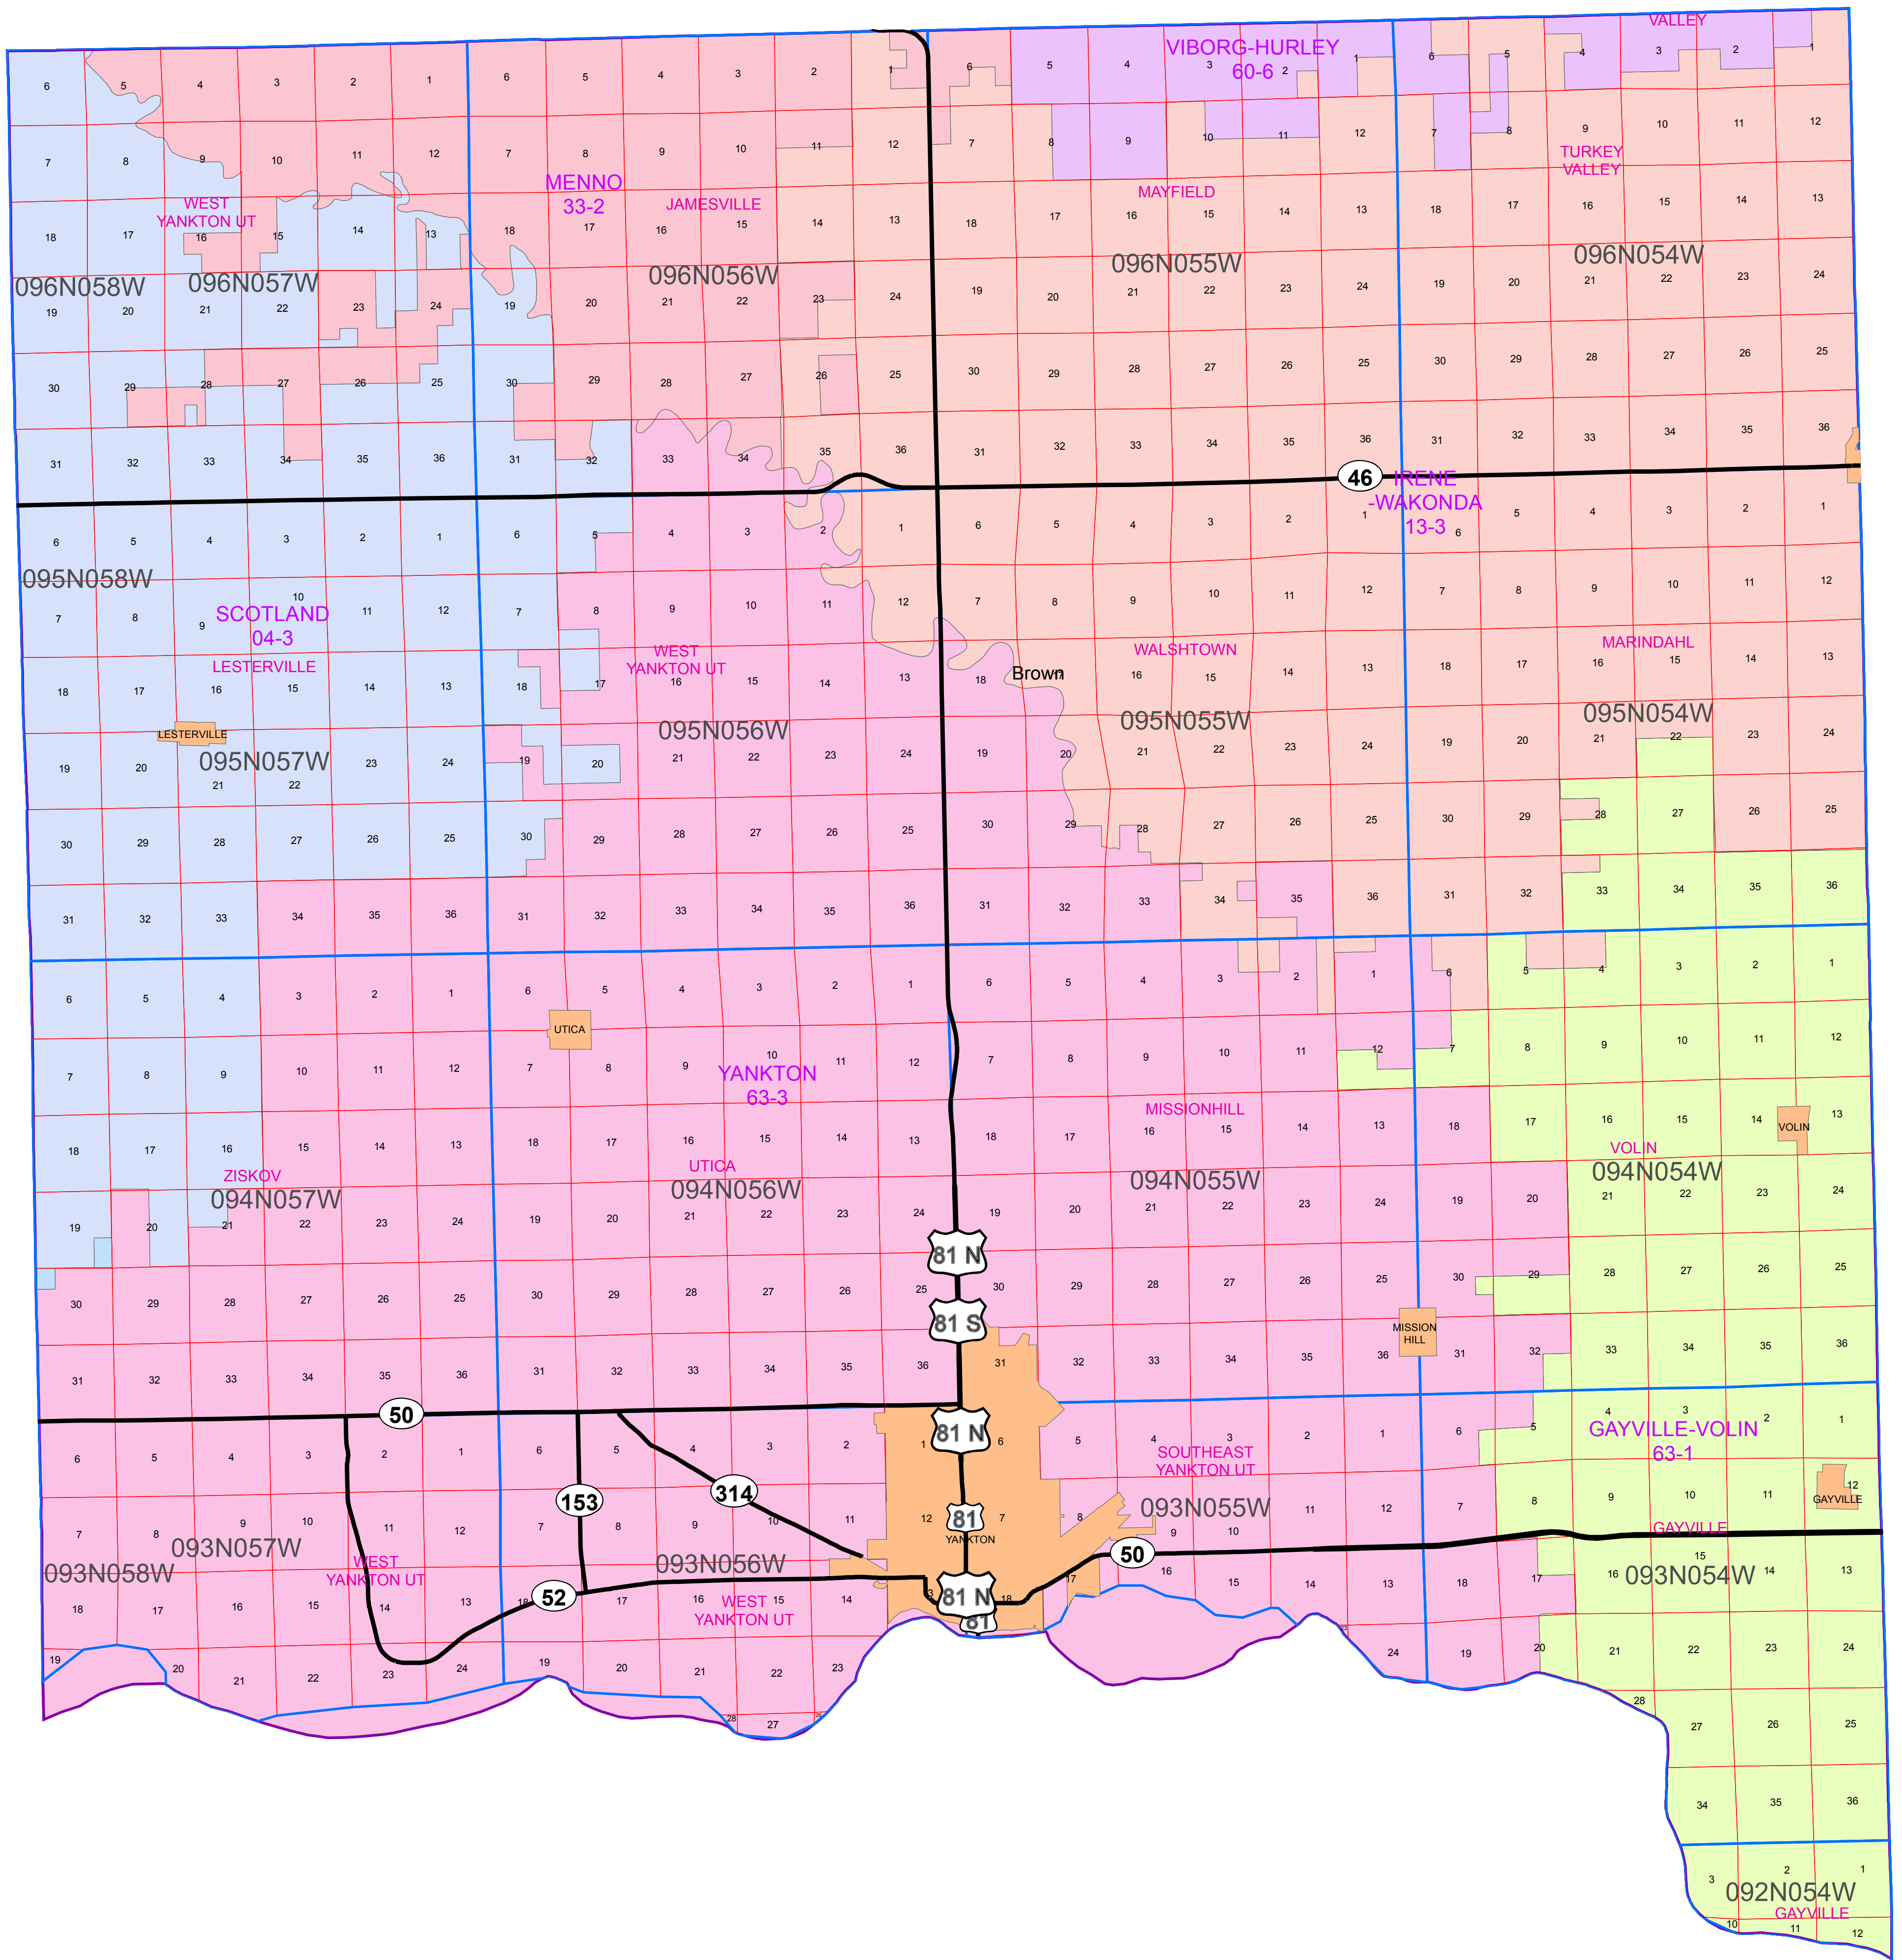

# Yankton County School Districts

- IRENE -WAKONDA 13-3
- SCOTLAND 04-3
- MENNO 33-2
- VIBORG-HURLEY 60-6
- YANKTON 63-3
- GAYVILLE-VOLIN 63-1

0 0.75 1.5 3 4.5 6 Miles

Prepared May 2012

NOTE: THIS MAP IS FOR REFERENCE ONLY  
 Although every effort has been made to ensure the accuracy of information, errors and conditions originating from the physical sources used to develop the database may be reflected in the data supplied. The end user must be aware of the data conditions and ultimately bear responsibility for the appropriate use of the information with respect to possible errors, original scale, collection methodology, currency of data, and other conditions specific to certain data.