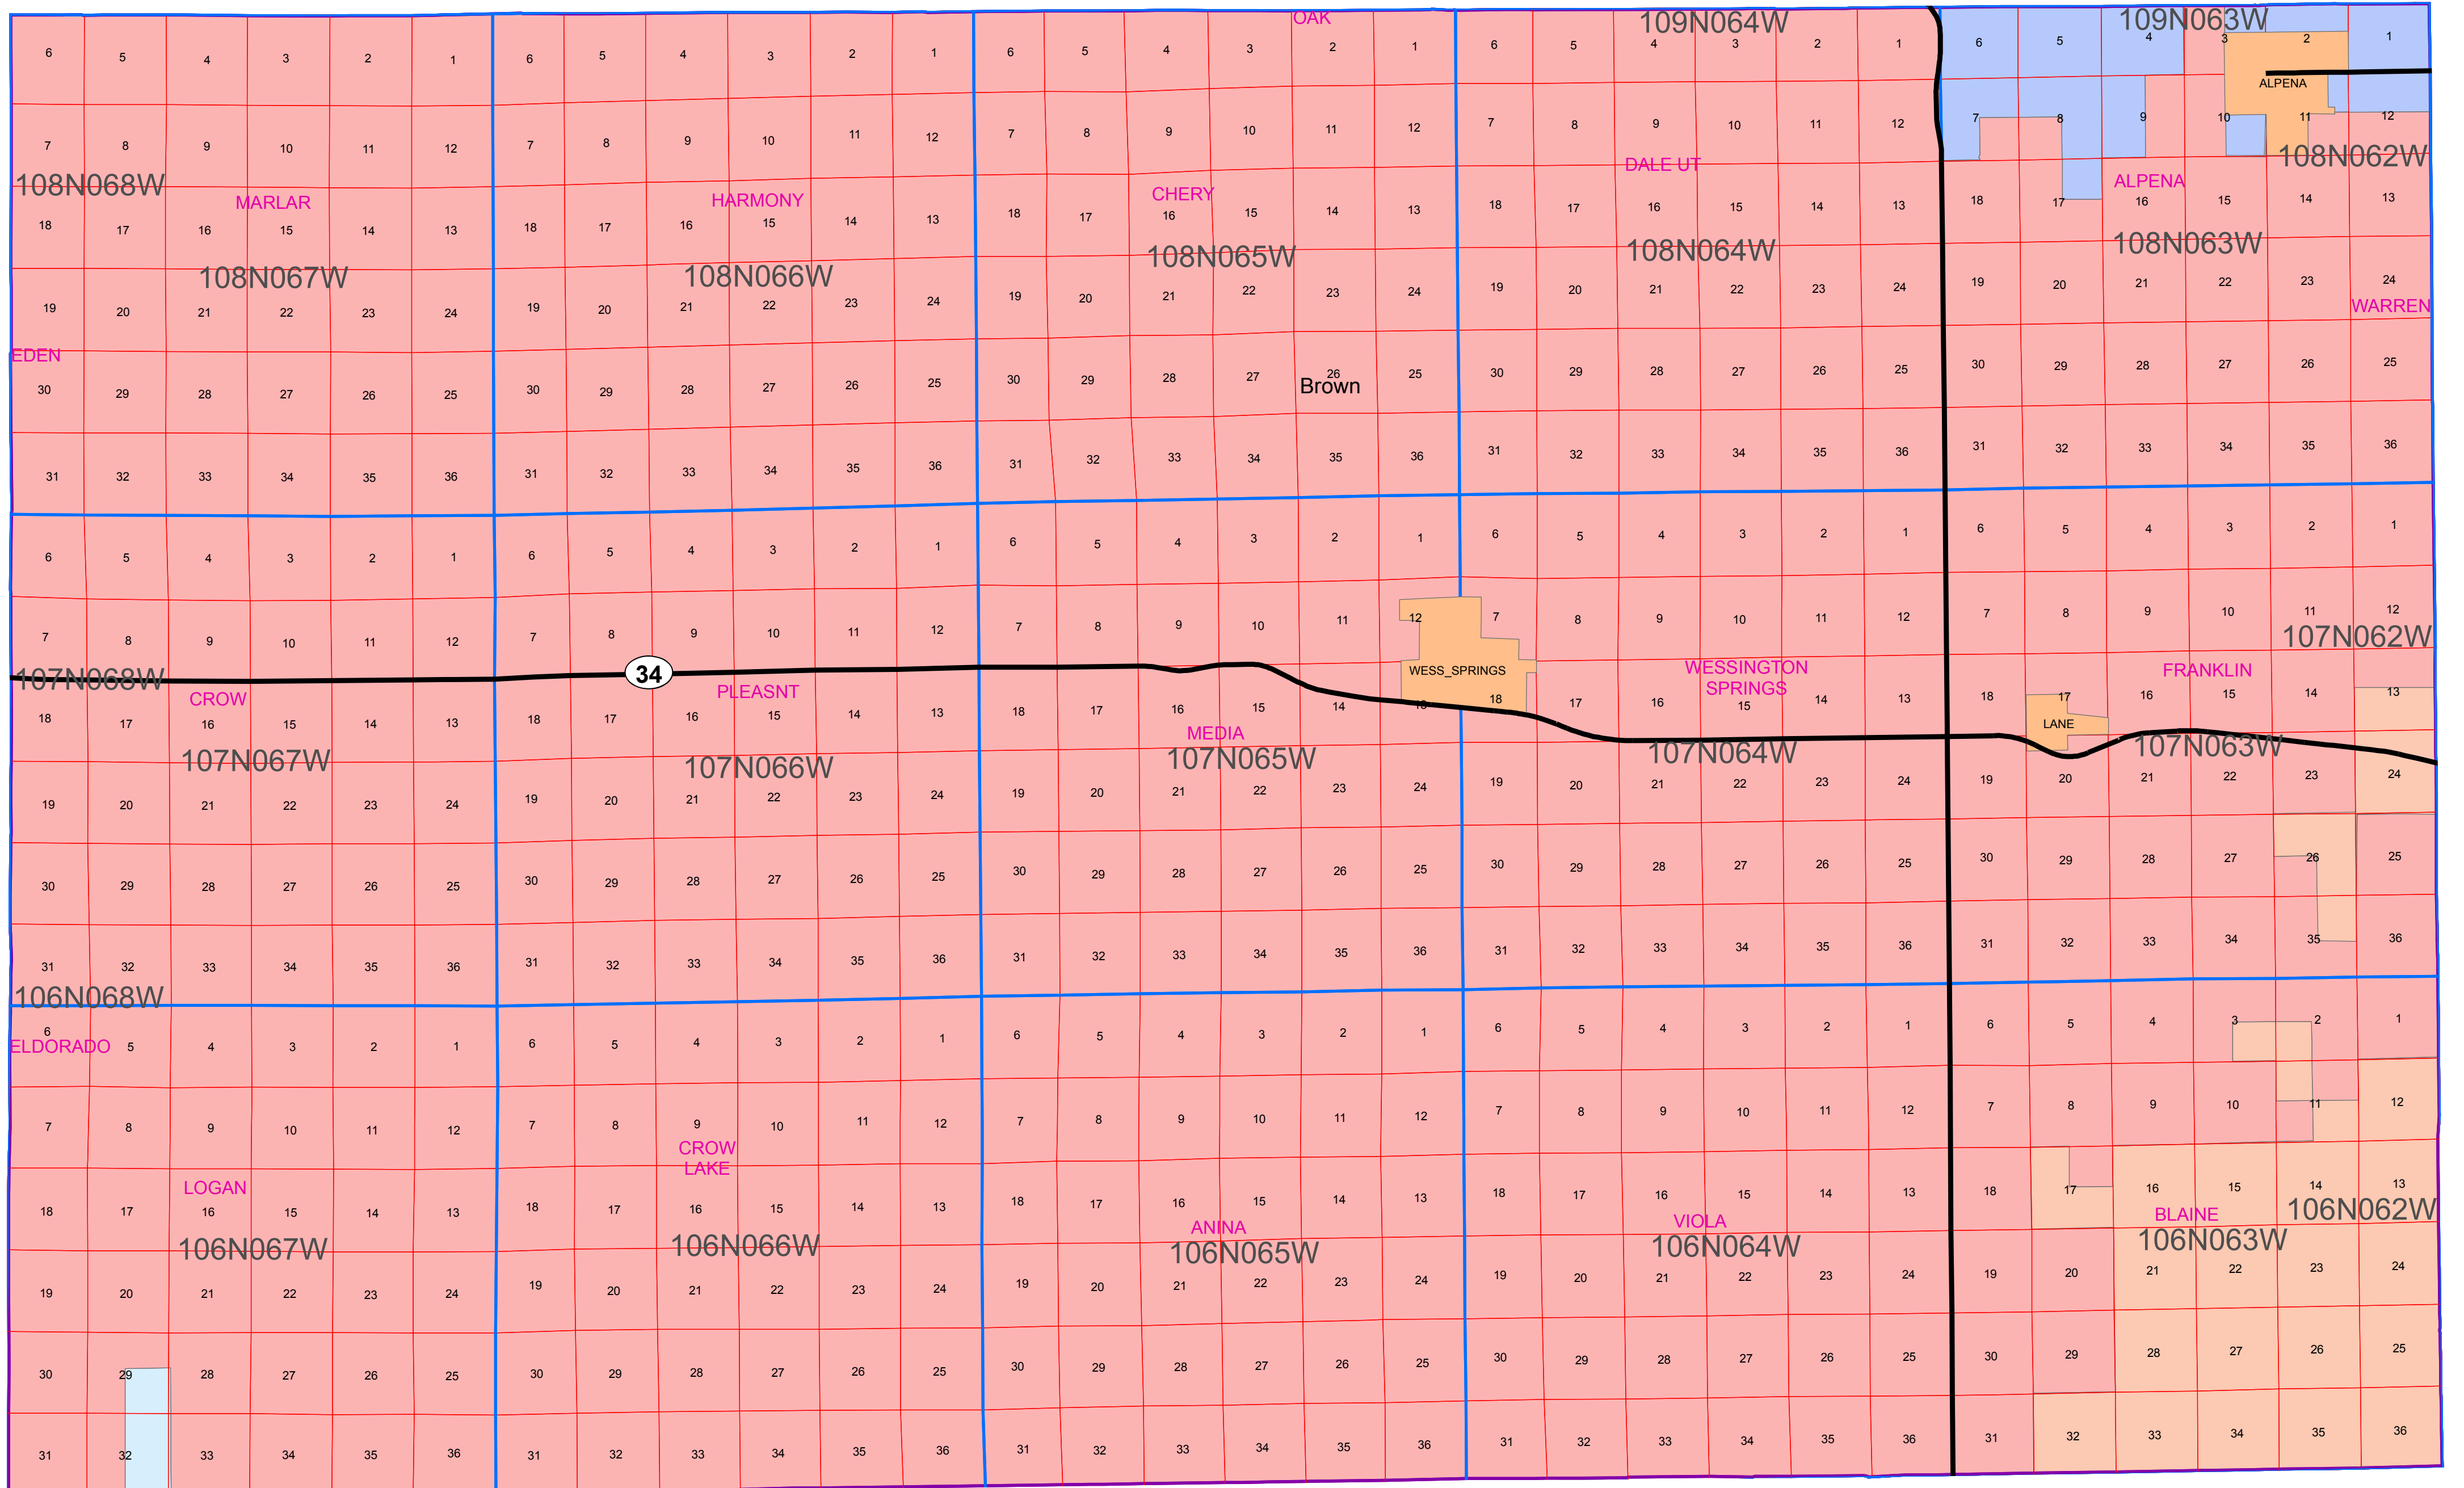

Jerauld County School Districts

- WESSINGTON SPRINGS 36-2
- WOONSOCKET 55-4
- HURON 02-2
- KIMBALL 07-2

Prepared July 2013

NOTE: THIS MAP IS FOR REFERENCE ONLY
 Although every effort has been made to ensure the accuracy of information, errors and conditions originating from the physical sources used to develop the database may be reflected in the data supplied. The end user must be aware of the data conditions and ultimately bear responsibility for the appropriate use of the information with respect to possible errors, original scale, collection methodology, currency of data, and other conditions specific to certain data.