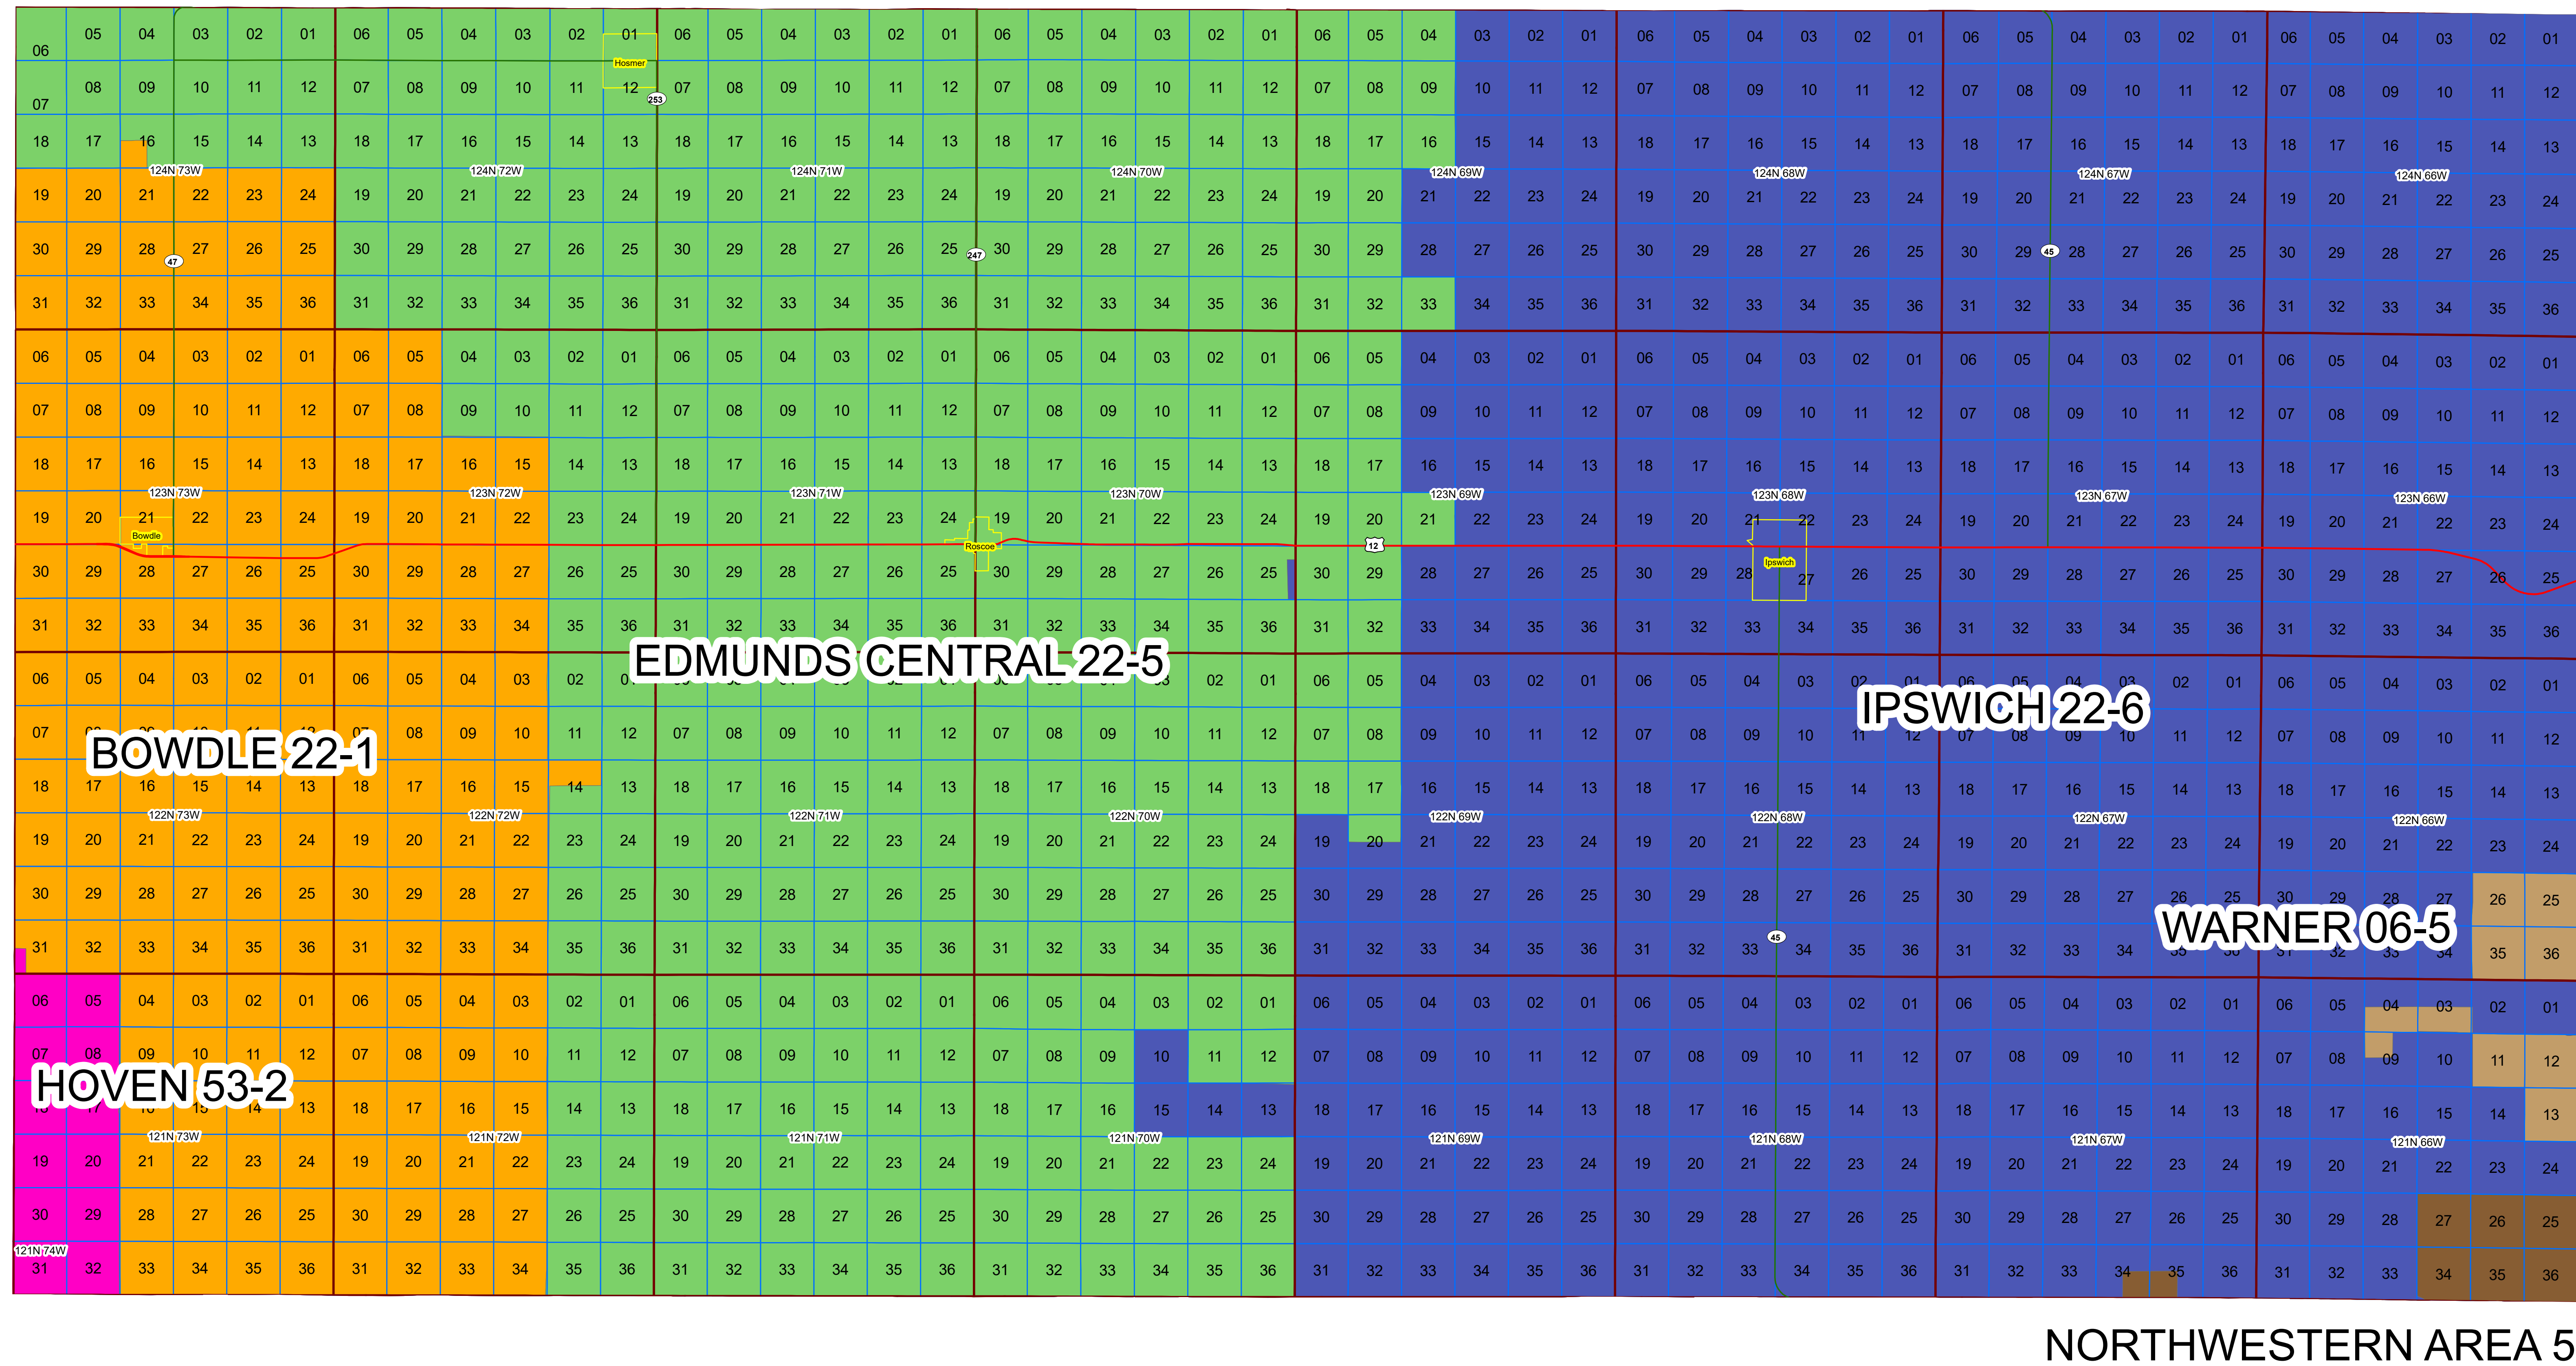

Edmunds County

School Districts	
	BOWDLE 22-1
	EDMUNDS CENTRAL 22-5
	HOVEN 53-2
	IPSWICH 22-6
	NORTHWESTERN AREA 56-7
	WARNER 06-5

NOTE: THIS MAP IS FOR REFERENCE ONLY
 Although every effort has been made to ensure the accuracy of information, errors and conditions originating from the physical sources used to develop the database may be reflected in the data supplied. The end user must be aware of the data conditions and ultimately bear responsibility for the appropriate use of the information with respect to possible errors, original scale, collection methodology, currency of data, and other conditions specific to certain data.